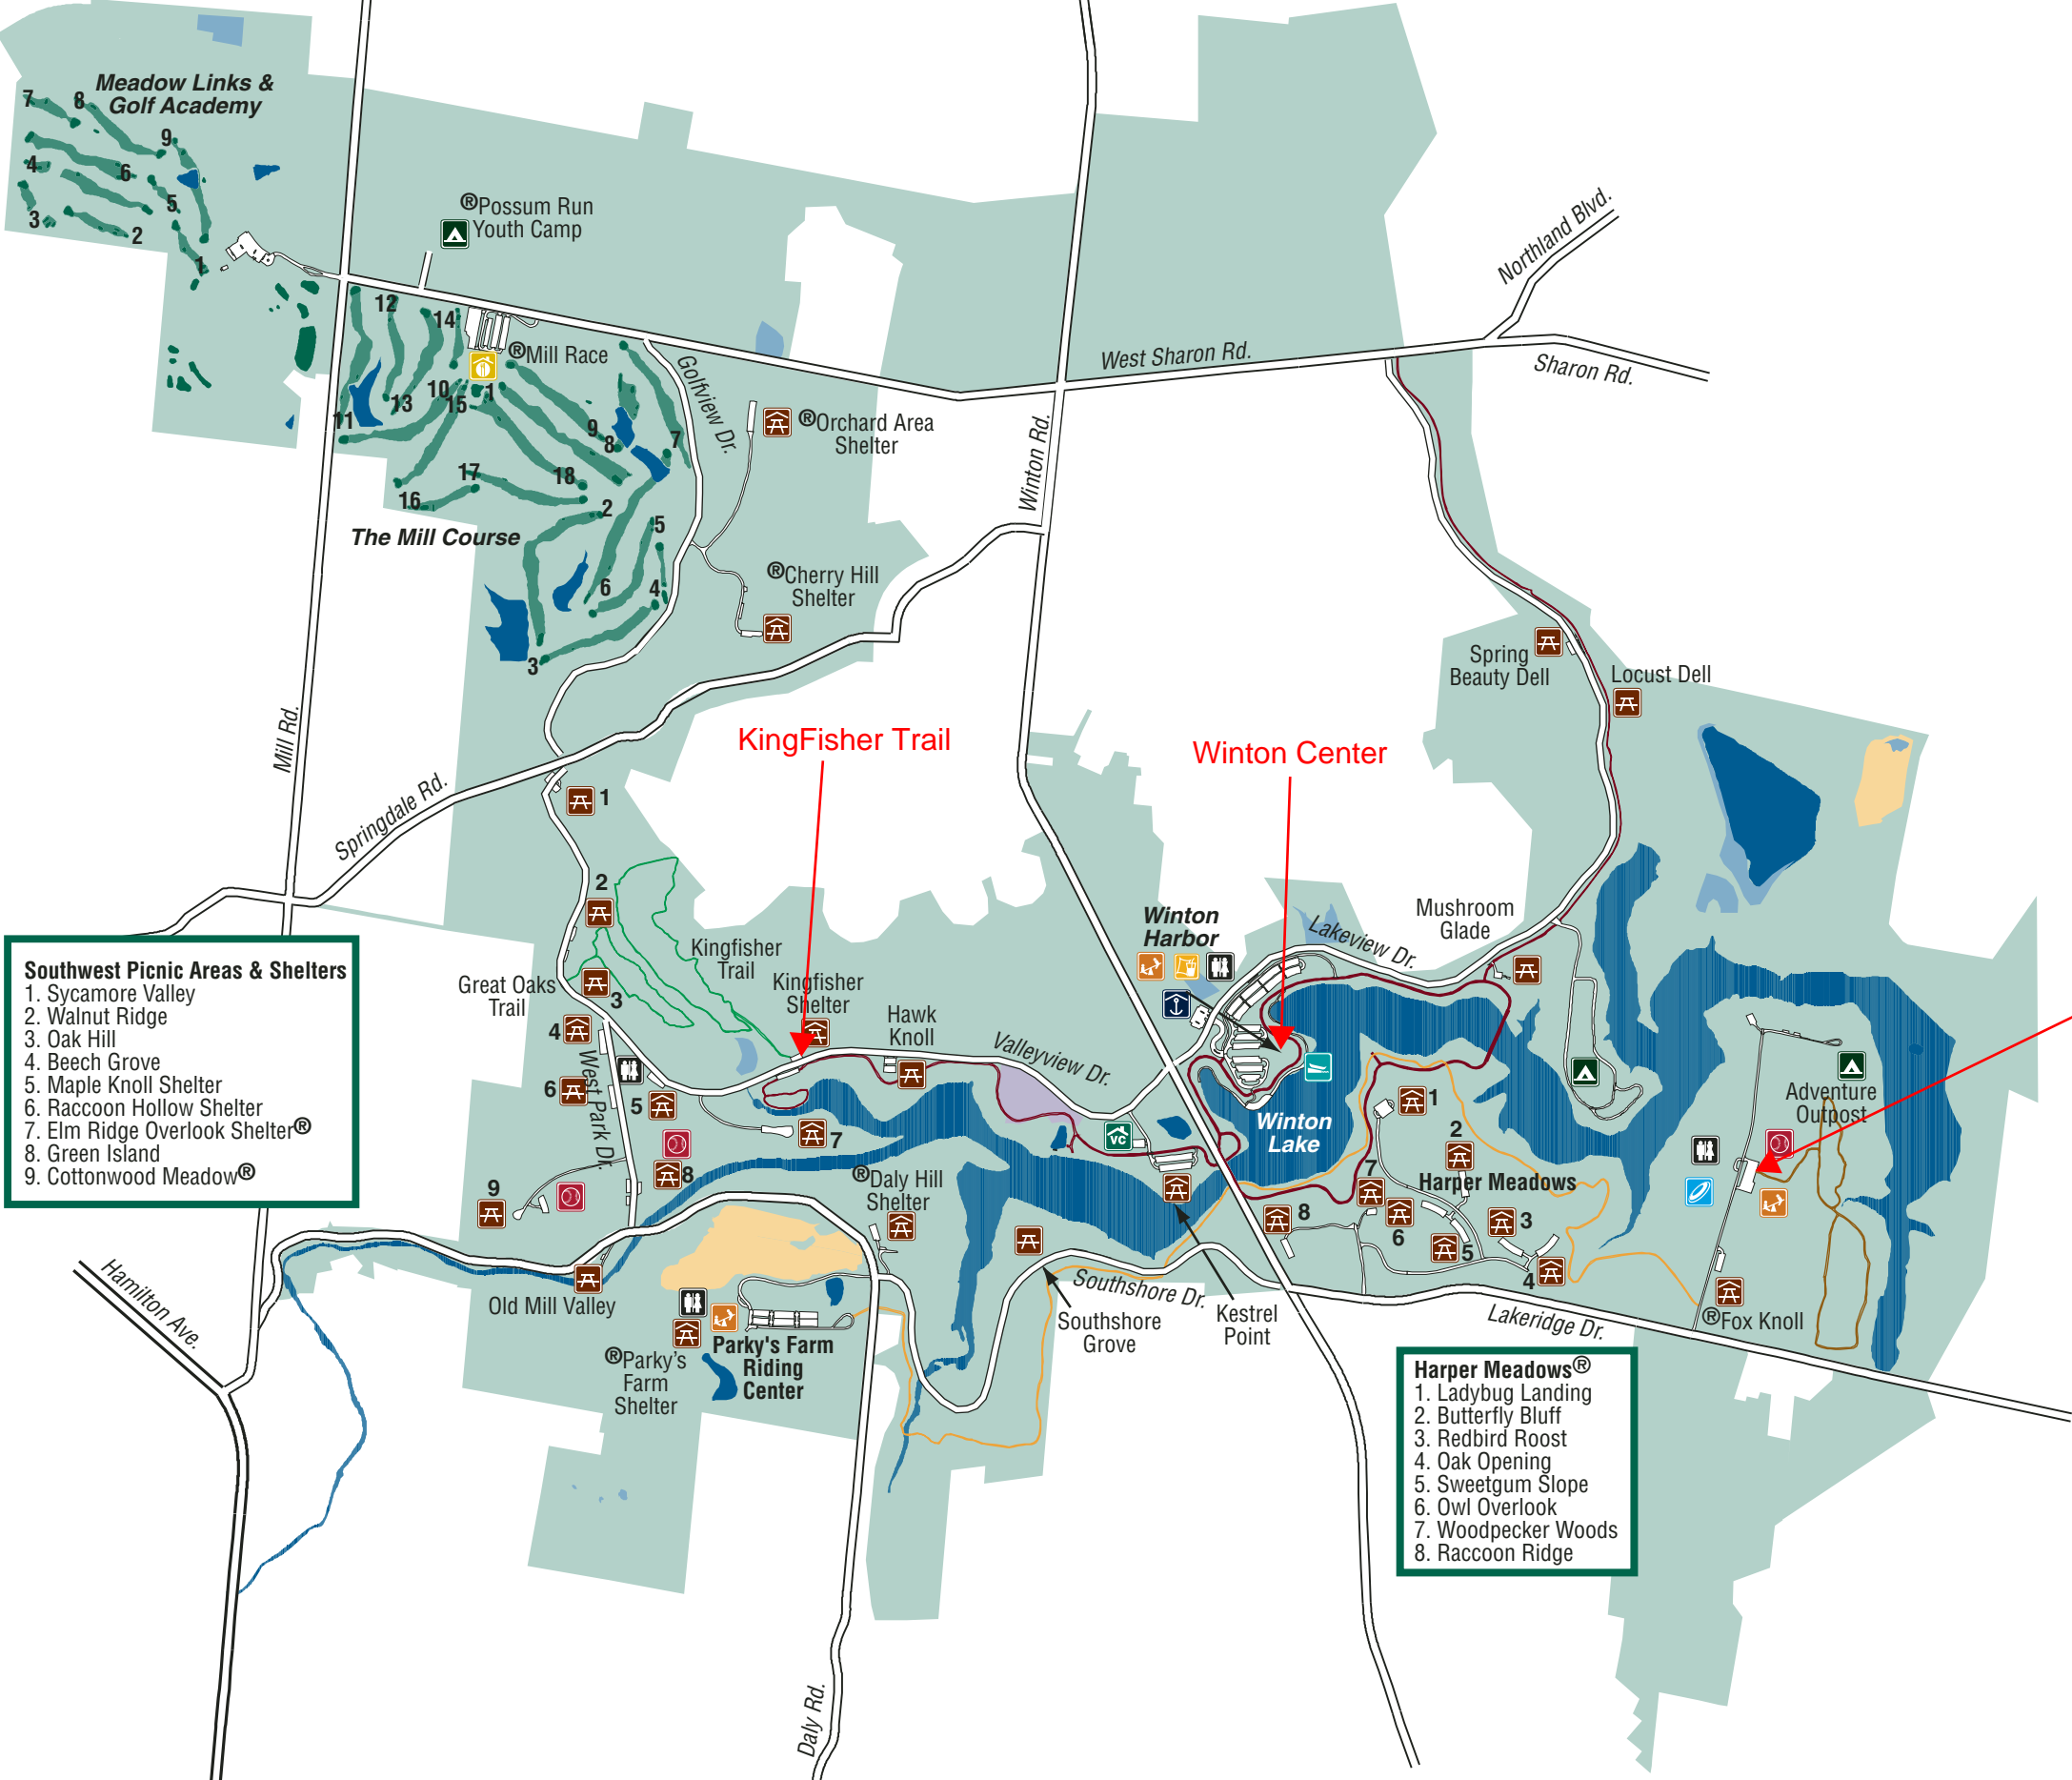

Winton Woods

Key Facilities

-  Ballfield
-  Banquet center
-  Boathouse
-  Camping
-  Canoe/kayak access
-  Frisbee golf
-  Picnic area
-  Picnic shelter
-  Playground
-  Reservable area
-  Restrooms
-  Snack bar
-  Visitor center

Trails

-  Horse trail
-  Nature trail
-  Paved trail
-  Parcours trail

Natural Areas

-  Meadow
-  Prairie
-  Wetland

Southwest Picnic Areas & Shelters

1. Sycamore Valley
2. Walnut Ridge
3. Oak Hill
4. Beech Grove
5. Maple Knoll Shelter
6. Raccoon Hollow Shelter
7. Elm Ridge Overlook Shelter®
8. Green Island
9. Cottonwood Meadow®

Harper Meadows®

1. Ladybug Landing
2. Butterfly Bluff
3. Redbird Roost
4. Oak Opening
5. Sweetgum Slope
6. Owl Overlook
7. Woodpecker Woods
8. Raccoon Ridge

KingFisher Trail

Winton Center

Parcours trail