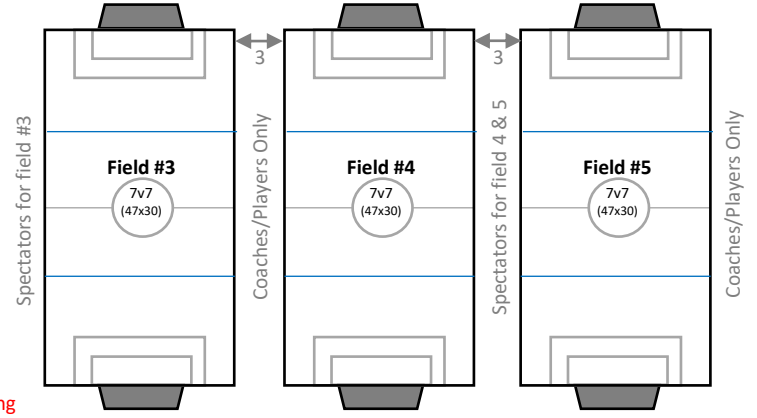

Fall 2021

Total field space needed 77x110

Field #2
9V9
(75x47)

Shed

No parking in the grass

Total field space needed 47x102

No parking in the grass

Fire House