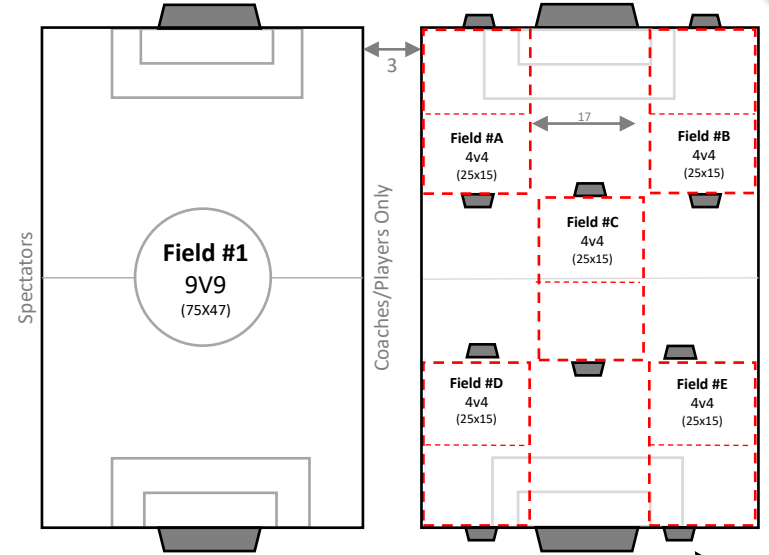

Fall 2021

Total field space needed 77x110

Field #2
9V9
(75x47)

Shed

No parking in the grass

Total field space needed 47x102

No parking in the grass

Fire House