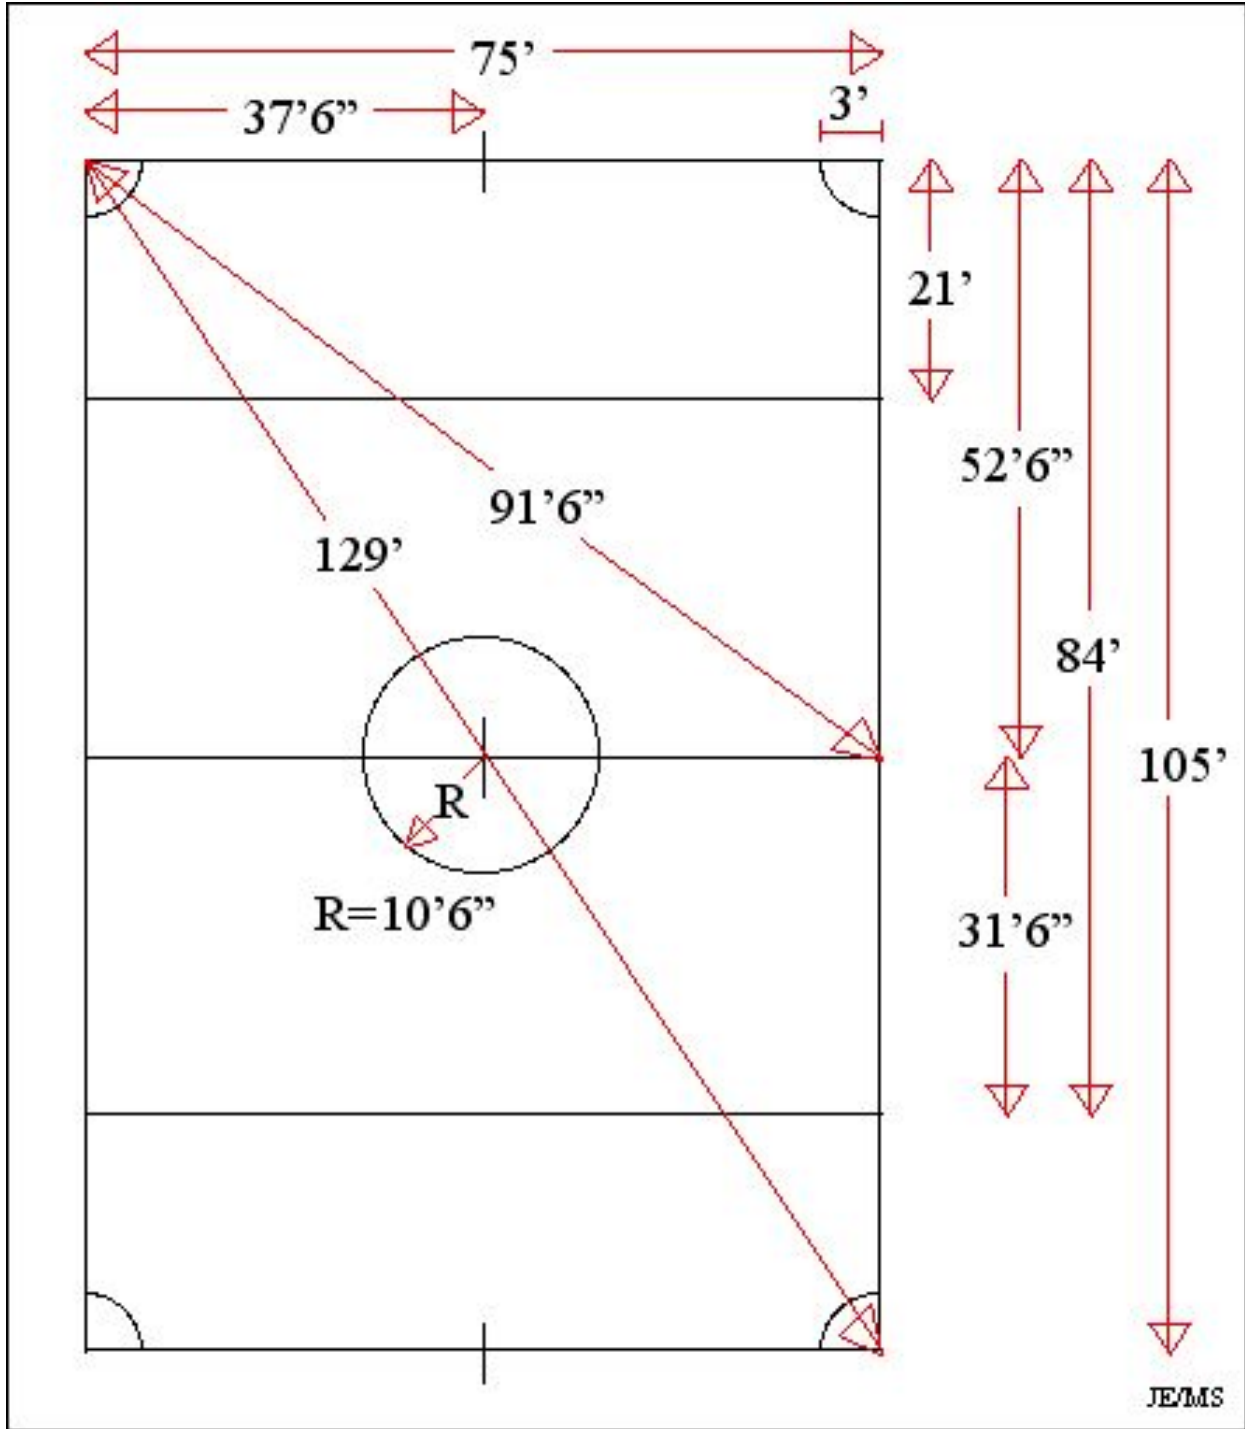

Soccer Field 35x25 yards - U8

'25' and '35' should be in yards

| | | | | |
|---|--------|---------|--------|--------|
| A | 15' | 20' | 25' | 30' |
| B | 165' | 170' | 175' | 180' |
| D | 195'7" | 199'10" | 204'1" | 208.5" |