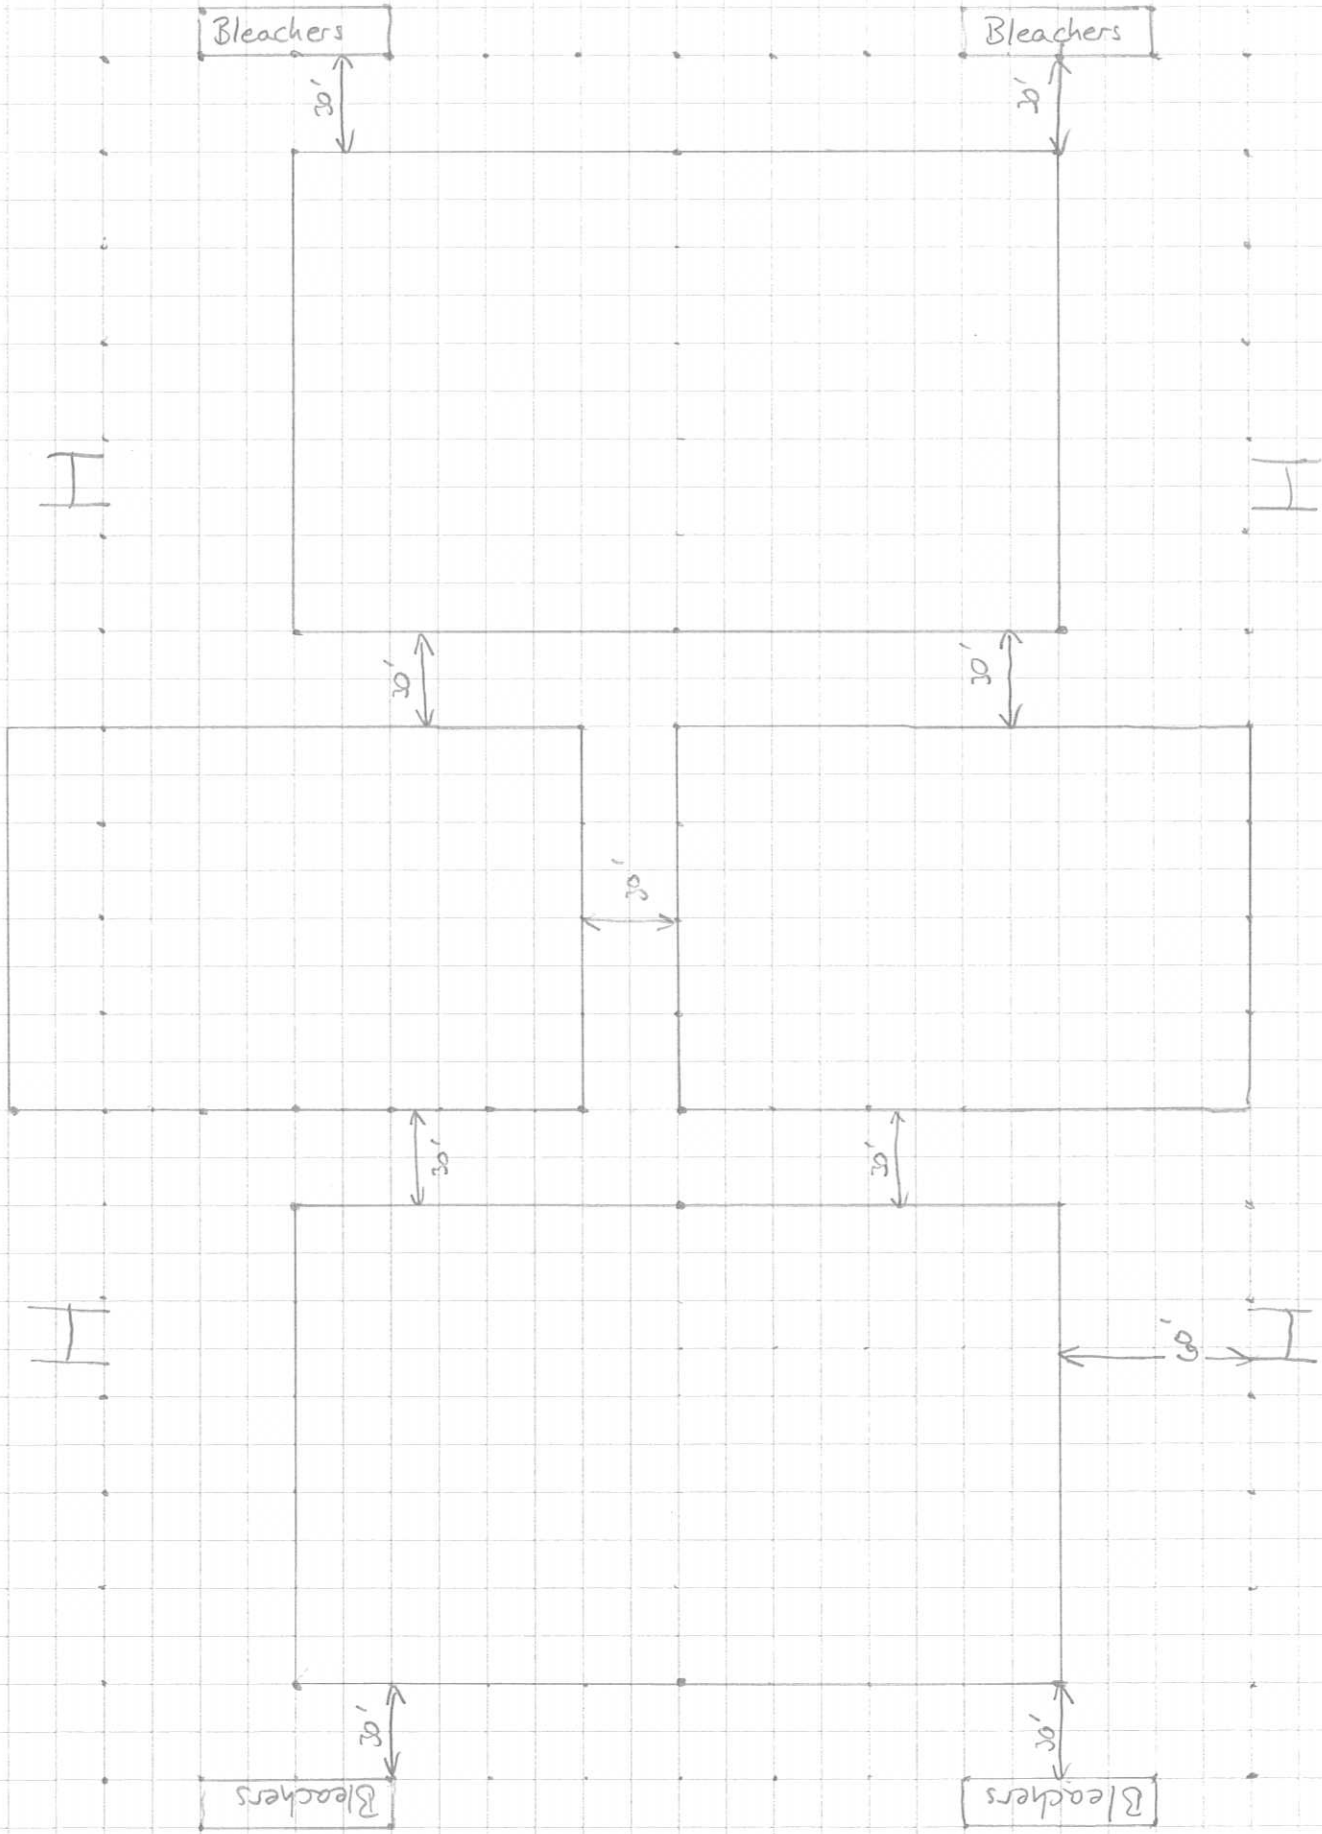

15' =

Center
Rec

5' = 15'

Center
Row
↓

U11 SIZE FIELD 240' x 150'
 (When painting the U11 field
 inside a Full Field ...place the U11
 goal 45 ft. in front of permanent goal)