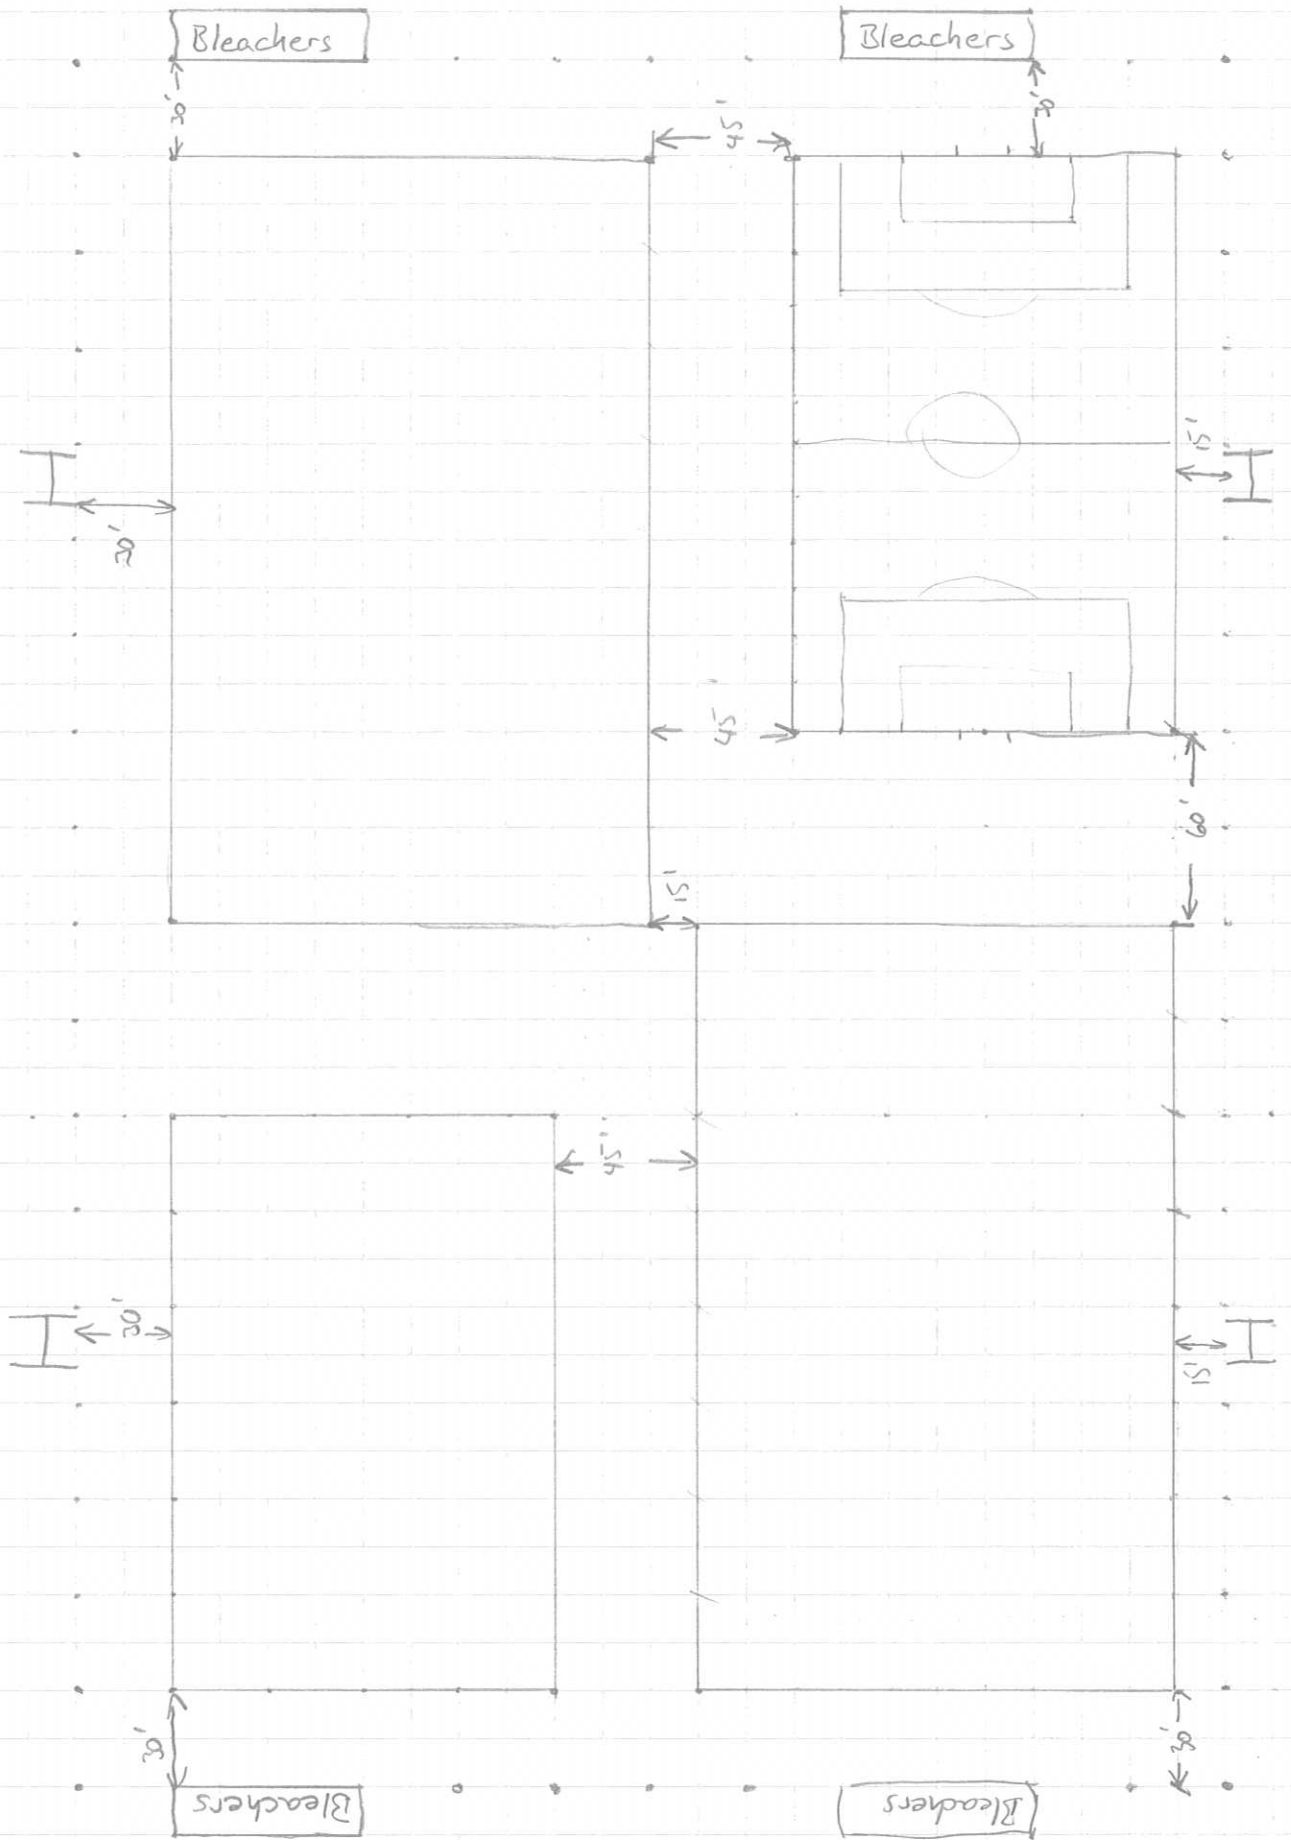

15' =

Center
Rec

5' = 15'

Center
Row
↓

U11 SIZE FIELD 240' x 150'
 (When painting the U11 field
 inside a Full Field ...place the U11
 goal 45 ft. in front of permanent goal)