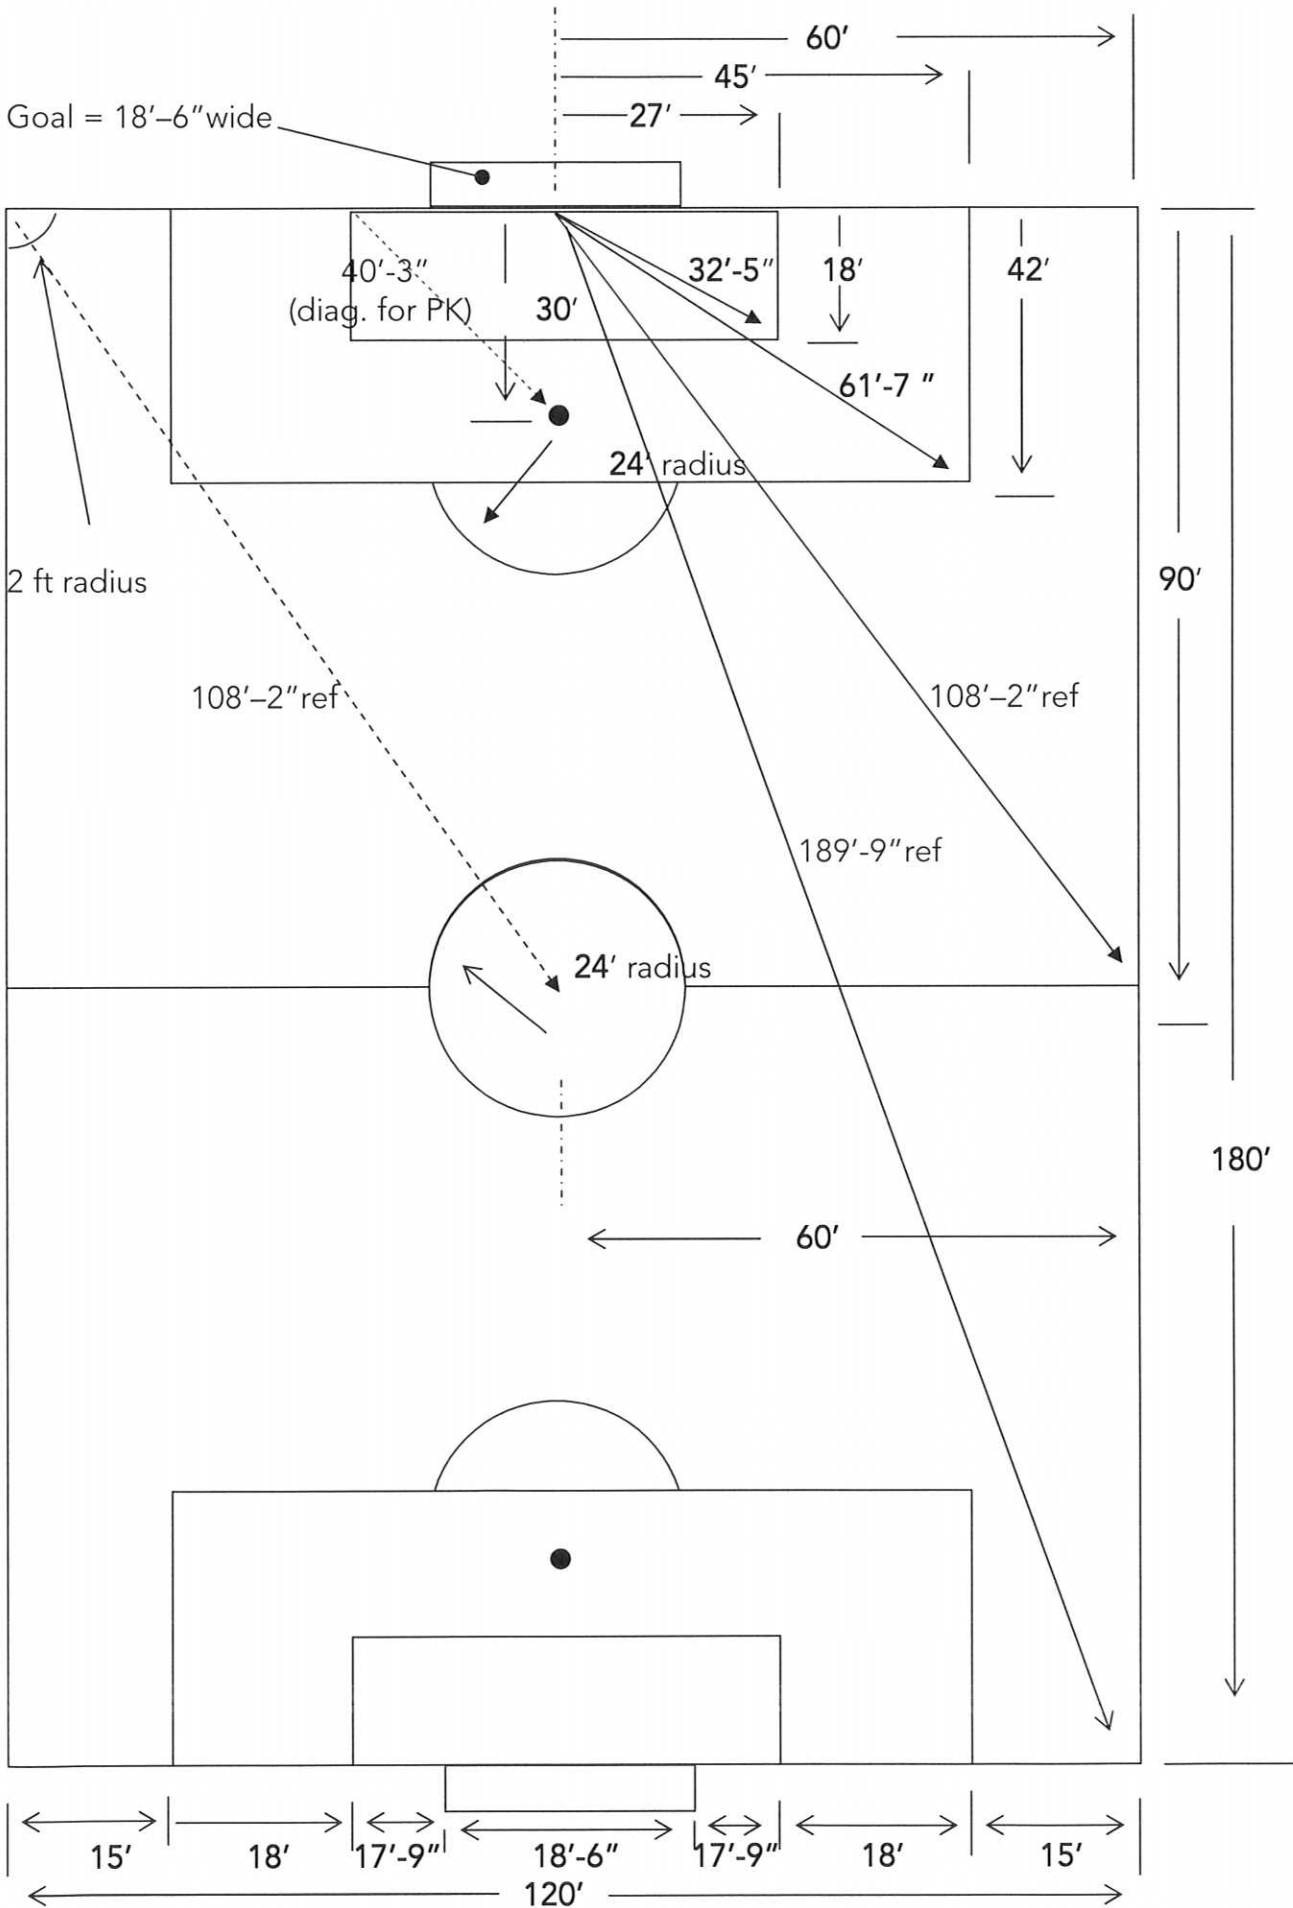

15' =

Center
Rec

5' = 15'

Center
Row
↓

U11 SIZE FIELD 240' x 150'
 (When painting the U11 field
 inside a Full Field ...place the U11
 goal 45 ft. in front of permanent goal)