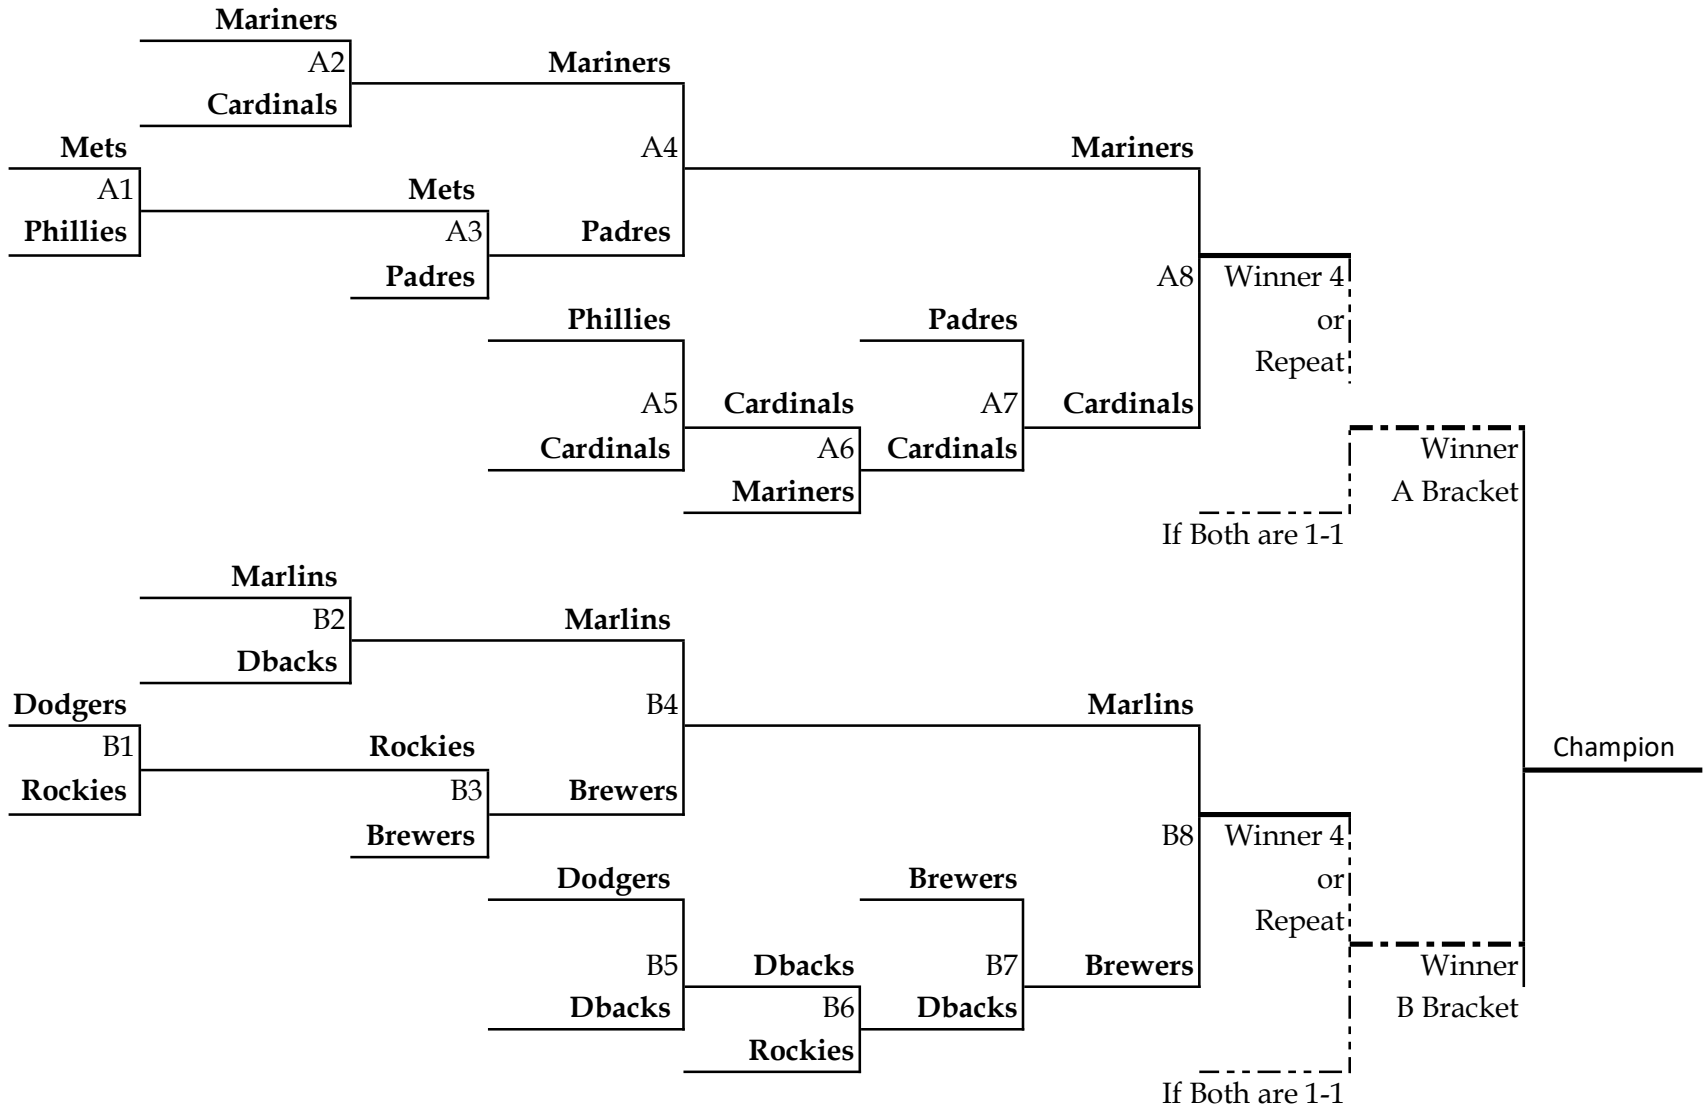

### Del Mar Little League AAA 10 Team Playoffs

1	2	3	4,5	6	7	8	9	F
5:00 PM	5:00 PM	5:00 PM	8:30 or 11:00	5:00 PM	5:00 PM	5:00 PM	5:00 PM	9:00 AM
Tue	Wed	Thu	Sat	Tue	Thu	Tue	Thu	Sat
12-May	13-May	14-May	16-May	19-May	21-May	26-May	28-May	30-May

Memorial Day weekend in 2026 will be from May 23th to May 25th