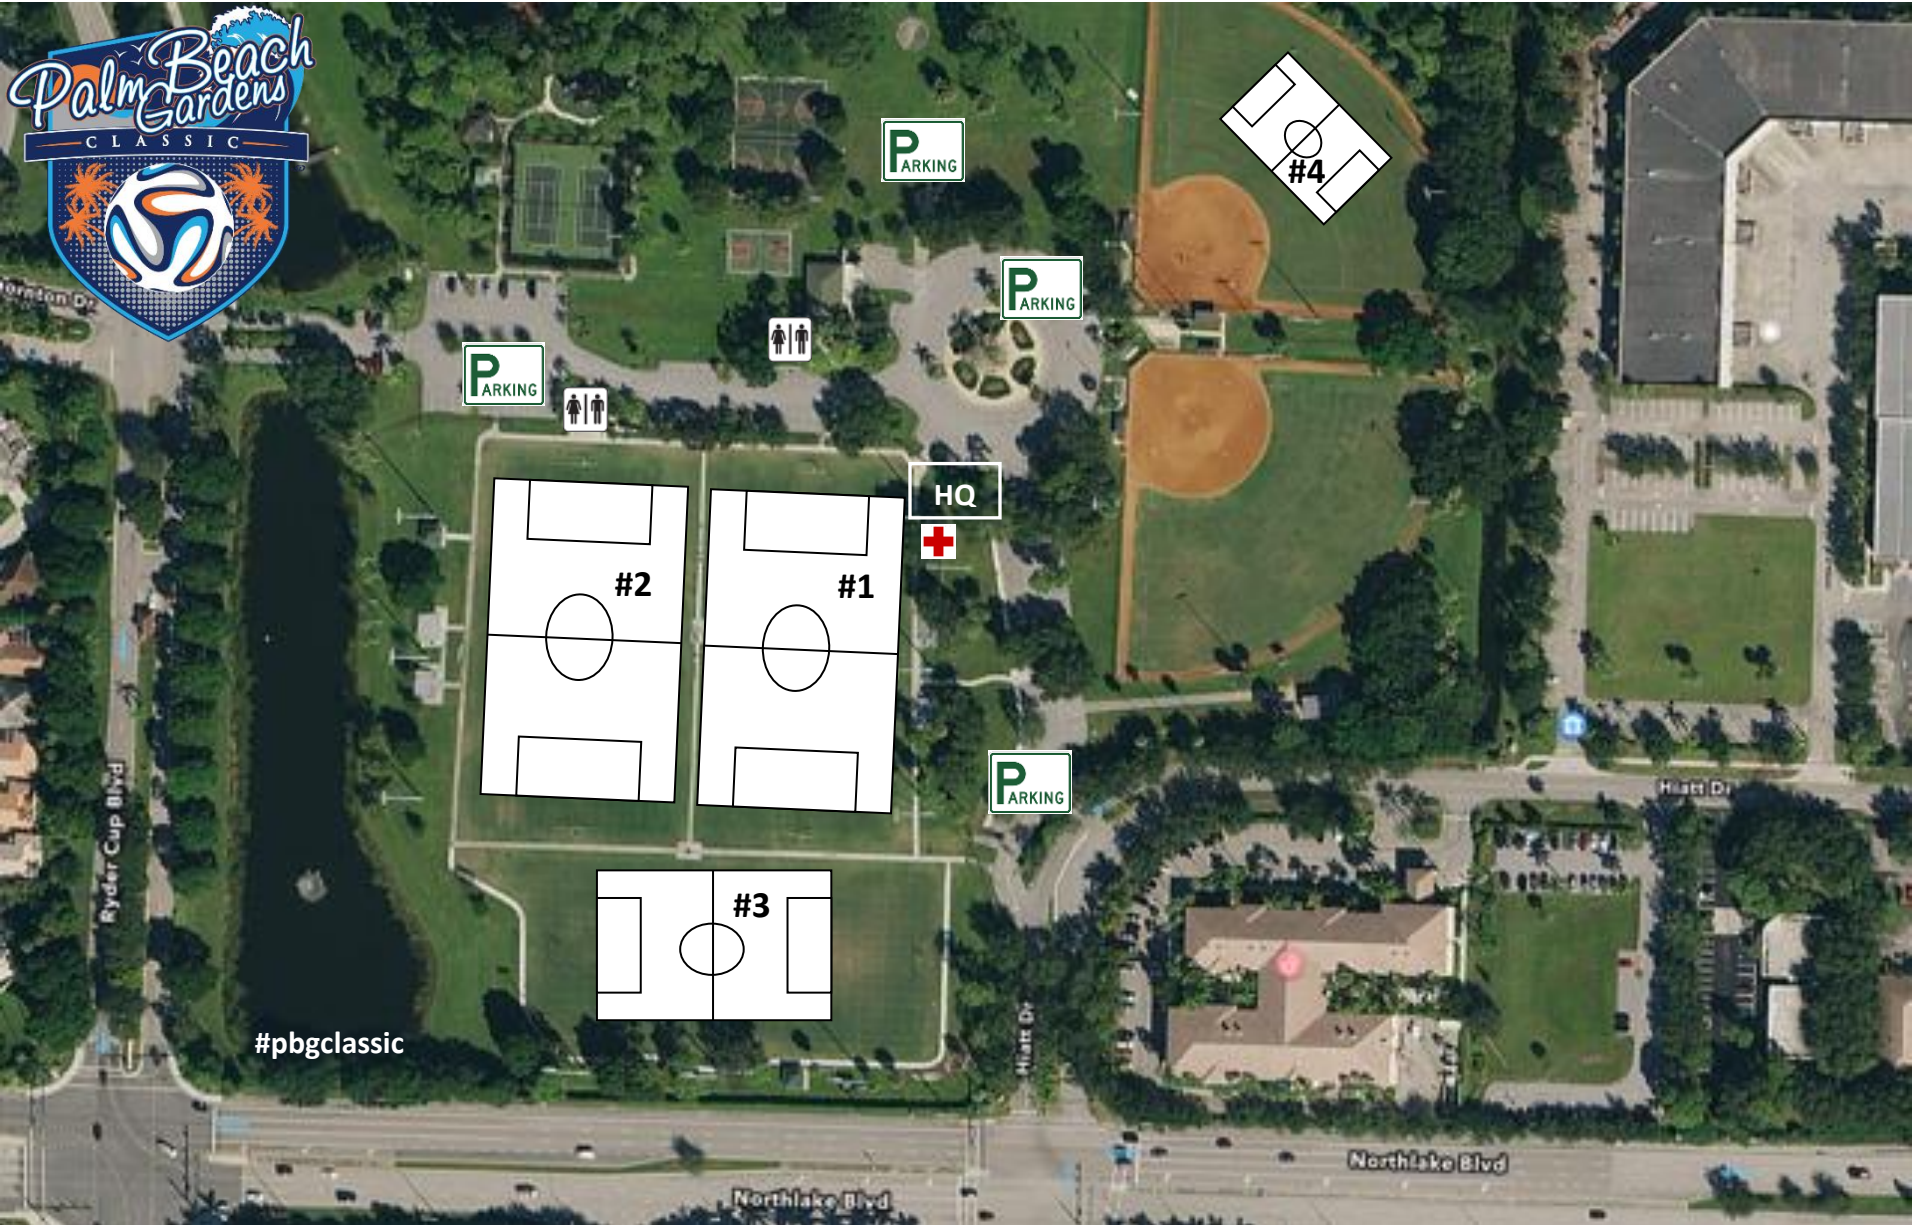

PGA National Park

313 Hiatt Dr., Palm Beach Gardens, FL 33418

www.pbgardenclassic.com