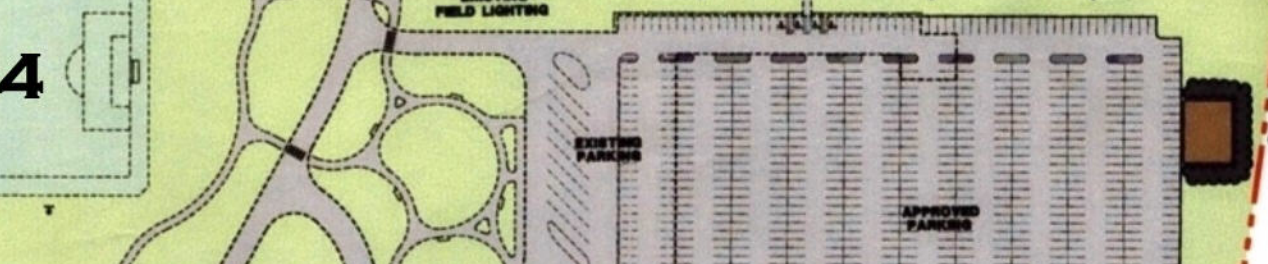

GROUND MOUNTED INTEGRATED CENTER SIGN
MAX. 100 S.F. EACH FACE
MAX. HEIGHT 10'

EXISTING TREES

APPROVED PARKING

EXISTING PARKING

APPROVED PARKING

EXISTING PARKING

EXISTING FIELD LIGHTING

TREE PRESERVATION AREA

EXISTING FIRE STATION

EXISTING TREES

Lobos Rush

FOREST HILL-IRENE ROAD

GROUND MOUNTED INTEGRATED CENTER SIGN
MAX. 200 S.F. EACH FACE
MAX. HEIGHT 20'