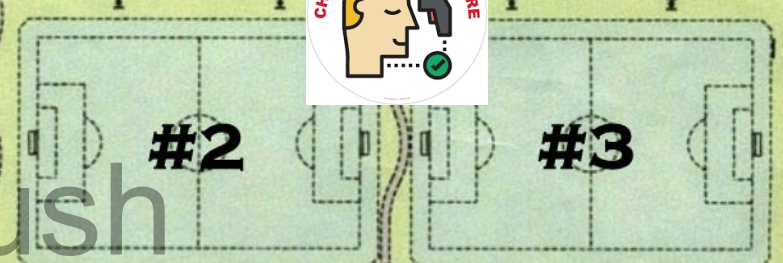

GROUND MOUNTED INTEGRATED CENTER SIGN
MAX. 100 S.F. EACH FACE
MAX. HEIGHT 10'

EXISTING TREES

APPROVED PARKING

EXISTING PARKING

APPROVED PARKING

EXISTING PARKING

EXISTING FIELD LIGHTING

TREE PRESERVATION AREA

EXISTING FIRE STATION

EXISTING TREES

Lobos Rush

FOREST HILL-IRENE ROAD

GROUND MOUNTED INTEGRATED CENTER SIGN
MAX. 200 S.F. EACH FACE
MAX. HEIGHT 20'