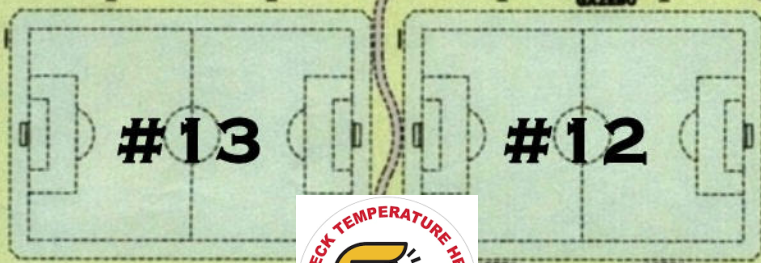

GROUND MOUNTED INTEGRATED CENTER SIGN
MAX. 100 S.F. EACH FACE
MAX. HEIGHT 10'

EXISTING TREES

APPROVED PARKING

EXISTING PARKING

APPROVED PARKING

EXISTING PARKING

EXISTING FIELD LIGHTING

TREE PRESERVATION AREA

EXISTING FIRE STATION

EXISTING TREES

Lobos Rush

FOREST HILL-IRENE ROAD

GROUND MOUNTED INTEGRATED CENTER SIGN
MAX. 200 S.F. EACH FACE
MAX. HEIGHT 20'