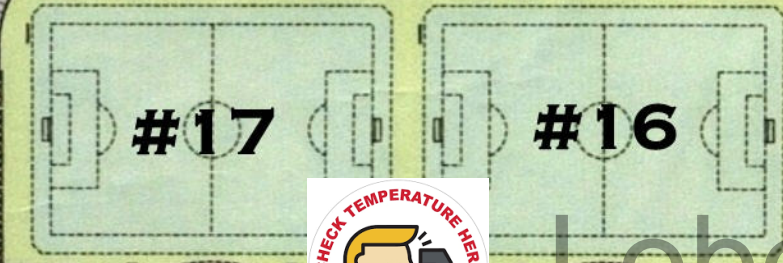

GROUND MOUNTED INTEGRATED CENTER SIGN
MAX. 100 S.F. EACH FACE
MAX. HEIGHT 10'

EXISTING TREES

APPROVED PARKING

EXISTING PARKING

APPROVED PARKING

EXISTING PARKING

EXISTING FIELD LIGHTING

TREE PRESERVATION AREA

EXISTING FIRE STATION

EXISTING TREES

Lobos Rush

FOREST HILL-IRENE ROAD

GROUND MOUNTED INTEGRATED CENTER SIGN
MAX. 200 S.F. EACH FACE
MAX. HEIGHT 20'