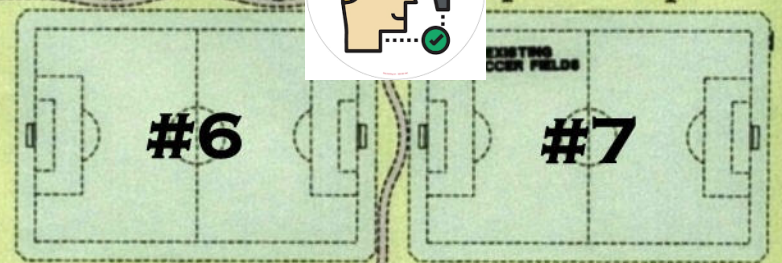

GROUND MOUNTED INTEGRATED CENTER SIGN
MAX. 100 S.F. EACH FACE
MAX. HEIGHT 10'

EXISTING TREES

APPROVED PARKING

EXISTING PARKING

APPROVED PARKING

EXISTING PARKING

EXISTING FIELD LIGHTING

TREE PRESERVATION AREA

EXISTING FIRE STATION

EXISTING TREES

Lobos Rush

FOREST HILL-IRENE ROAD

GROUND MOUNTED INTEGRATED CENTER SIGN
MAX. 200 S.F. EACH FACE
MAX. HEIGHT 20'