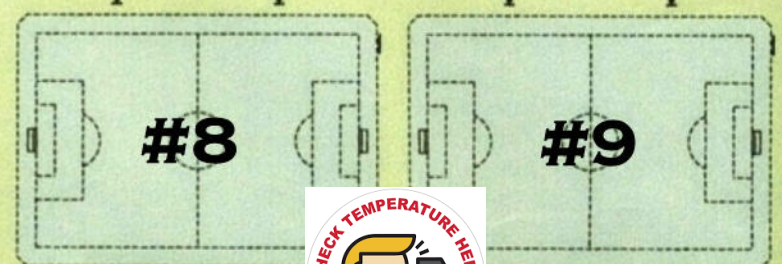

GROUND MOUNTED INTEGRATED CENTER SIGN
MAX. 100 S.F. EACH FACE
MAX. HEIGHT 10'

EXISTING TREES

APPROVED PARKING

EXISTING PARKING

APPROVED PARKING

EXISTING PARKING

EXISTING FIELD LIGHTING

TREE PRESERVATION AREA

EXISTING FIRE STATION

EXISTING TREES

Lobos Rush

FOREST HILL-IRENE ROAD

GROUND MOUNTED INTEGRATED CENTER SIGN
MAX. 200 S.F. EACH FACE
MAX. HEIGHT 20'