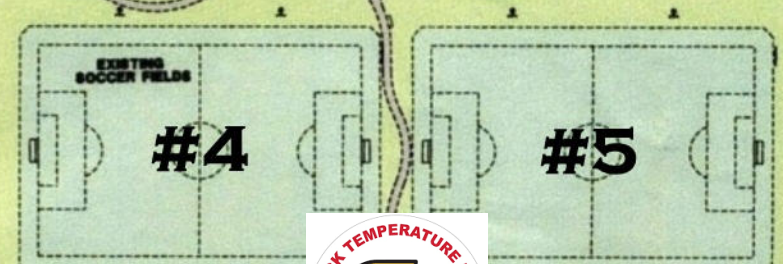

GROUND MOUNTED INTEGRATED CENTER SIGN
MAX. 100 S.F. EACH FACE
MAX. HEIGHT 10'

EXISTING TREES

APPROVED PARKING

EXISTING PARKING

APPROVED PARKING

EXISTING PARKING

EXISTING FIELD LIGHTING

TREE PRESERVATION AREA

EXISTING FIRE STATION

EXISTING TREES

Lobos Rush

FOREST HILL-IRENE ROAD

GROUND MOUNTED INTEGRATED CENTER SIGN
MAX. 200 S.F. EACH FACE
MAX. HEIGHT 20'