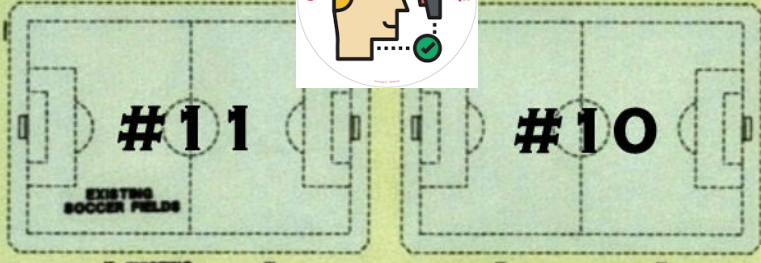

GROUND MOUNTED INTEGRATED CENTER SIGN
MAX. 100 S.F. EACH FACE
MAX. HEIGHT 10'

EXISTING TREES

APPROVED PARKING

EXISTING PARKING

APPROVED PARKING

EXISTING PARKING

EXISTING FIELD LIGHTING

TREE PRESERVATION AREA

EXISTING FIRE STATION

EXISTING TREES

Lobos Rush

FOREST HILL-IRENE ROAD

GROUND MOUNTED INTEGRATED CENTER SIGN
MAX. 200 S.F. EACH FACE
MAX. HEIGHT 20'