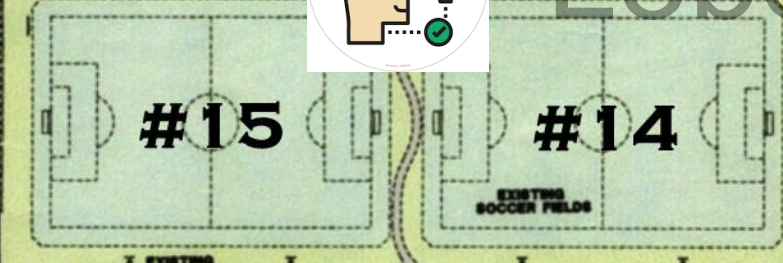

GROUND MOUNTED INTEGRATED CENTER SIGN
MAX. 100 S.F. EACH FACE
MAX. HEIGHT 10'

EXISTING TREES

APPROVED PARKING

EXISTING PARKING

APPROVED PARKING

EXISTING PARKING

EXISTING FIELD LIGHTING

TREE PRESERVATION AREA

EXISTING FIRE STATION

EXISTING TREES

Lobos Rush

FOREST HILL-IRENE ROAD

GROUND MOUNTED INTEGRATED CENTER SIGN
MAX. 200 S.F. EACH FACE
MAX. HEIGHT 20'