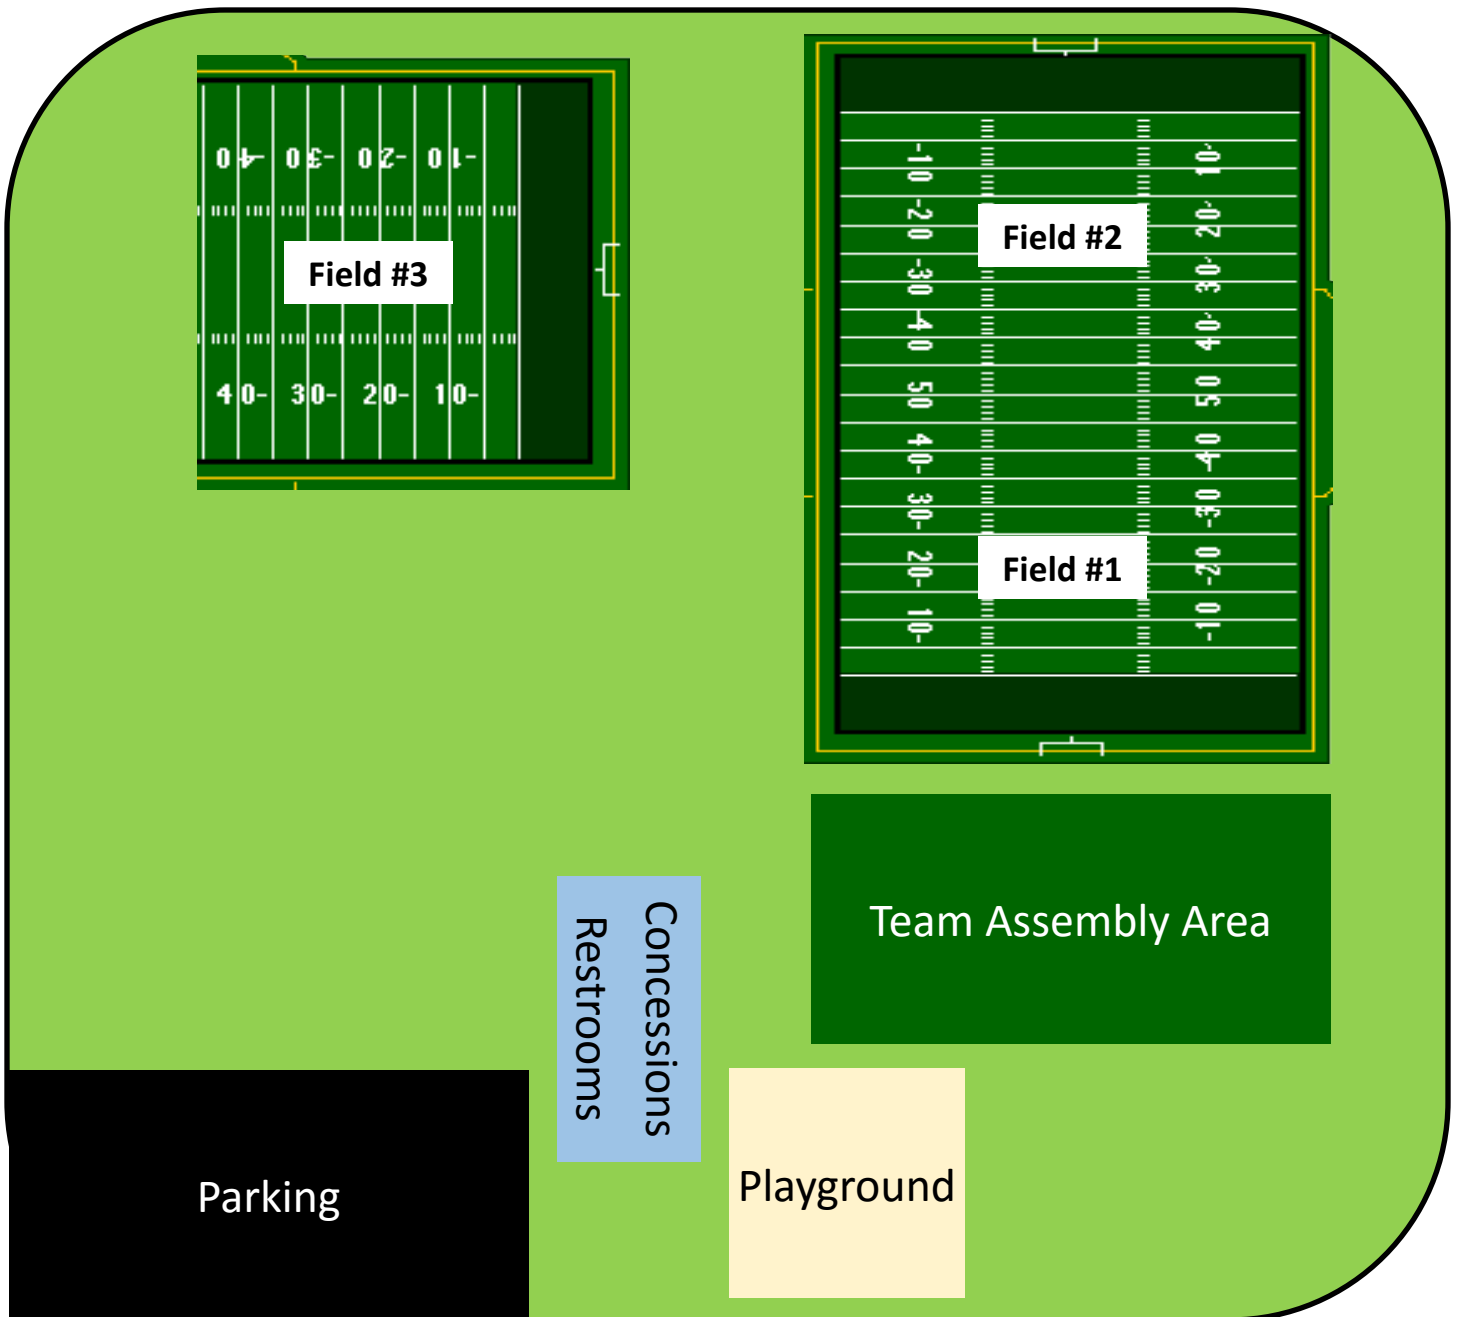

### PARKING

Please park in designated parking spots **only**. Parking in an unmarked space may result in a ticket.

If the main lot (#1) is full, please use the overflow lot (#2). It is a short walk to the field!

## MORNING SESSION

Enfield, WPTP, Coventry, Portland, Suffield, Granby, RHAM

8:30 – 8:45	Teams arrive
9:00	Opening Ceremony
9:20-9:40	Game 1
9:50-10:10	Game 2
10:20-10:40	Game 3
10:50-11:10	Game 4
11:20-11:40	Game 5
11:40-12:00	Game 6
12:00	Closing Ceremony
12:15	Teams depart

## AFTERNOON SESSION

Ellington, Tolland, Stafford, HK, Cromwell, Colchester, South Windsor

12:30	Teams arrive
1:00	Opening Ceremony
1:20-1:40	Game 1
1:50-2:10	Game 2
2:20-2:40	Game 3
2:50-3:10	Game 4
3:20-3:40	Game 5
3:50-4:10	Game 6