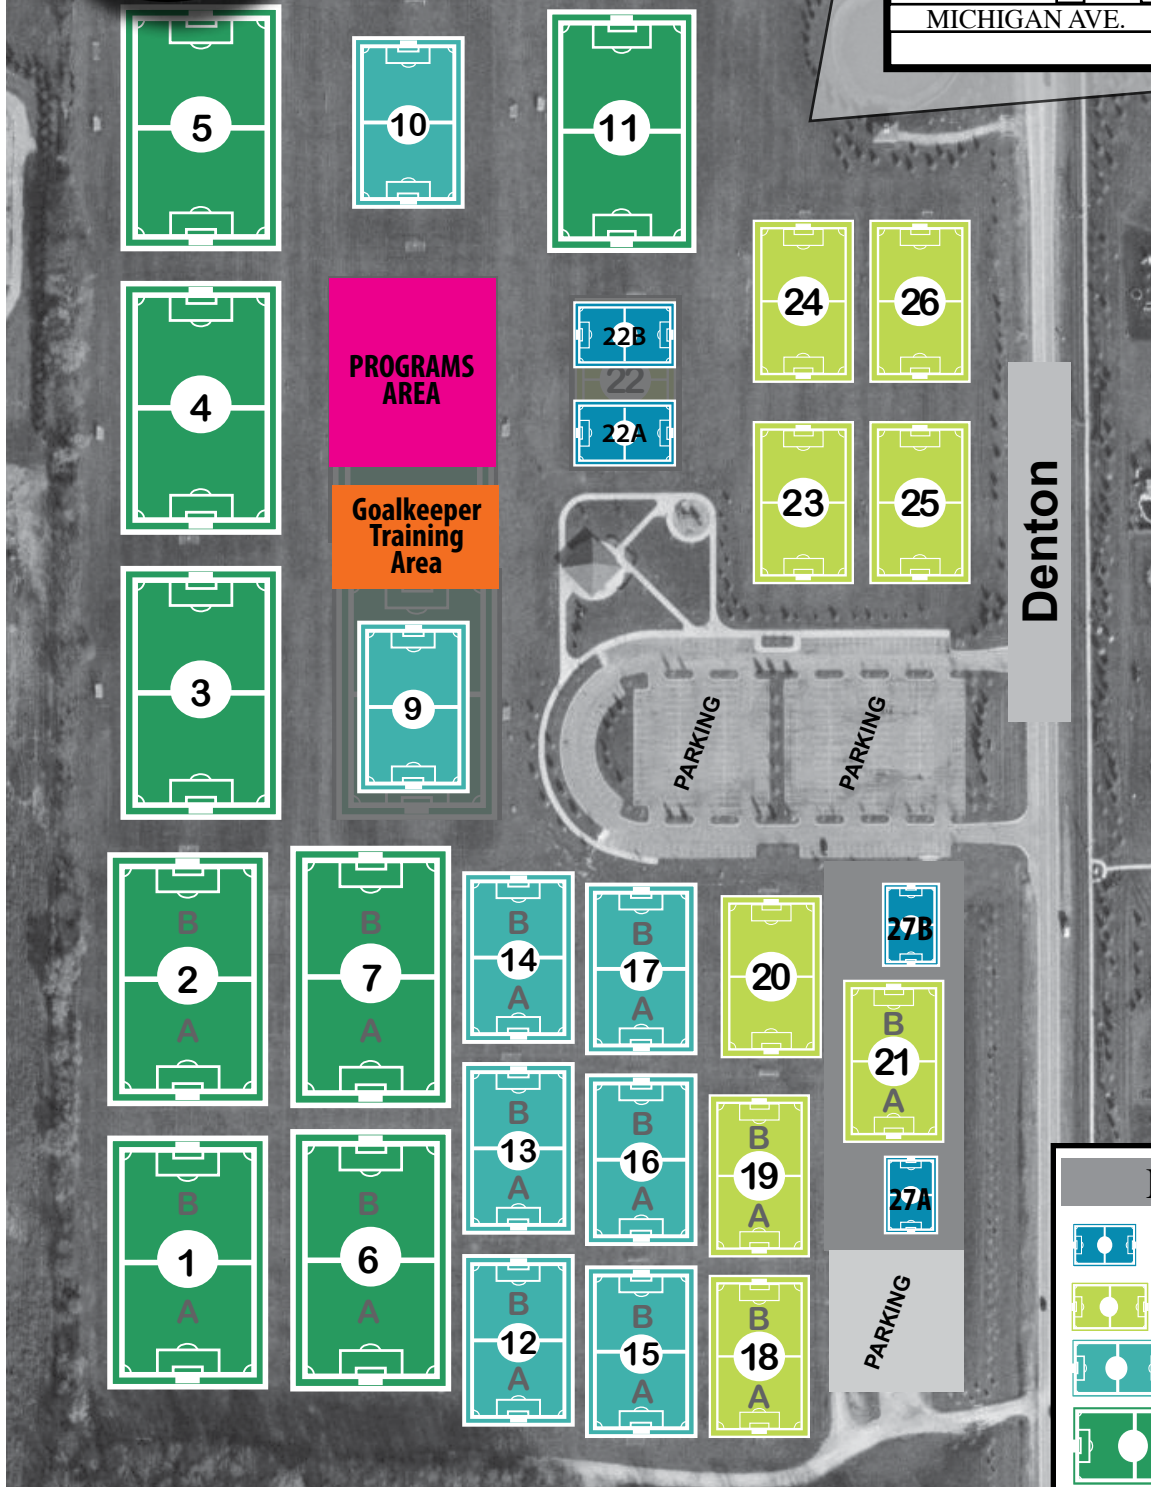

Independence Park

Proctor

Denton

LEGEND	
	4v4 (U7)
	7v7 (U8-U9)
	9v9 (U11/U12)
	11v11 (U13+)
	Field Rested

Independence Park is located off Denton Rd • South of Cherry Hill.
 GPS/Mapquest: 1898 Denton Road • Canton, MI 48188
 42°17'33.75 N - 83°31'32.48 W