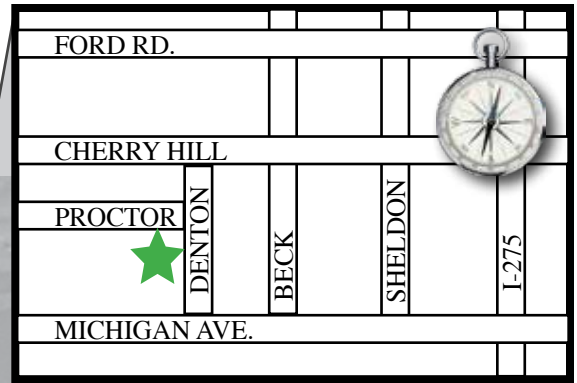

Independence Park

Proctor

Denton

LEGEND	
	4v4 (U7)
	7v7 (U8-U9)
	9v9 (U11/U12)
	11v11 (U13+)
	Field Rested

Independence Park is located off Denton Rd • South of Cherry Hill.
 GPS/Mapquest: 1898 Denton Road • Canton, MI 48188
 42°17'33.75 N - 83°31'32.48 W