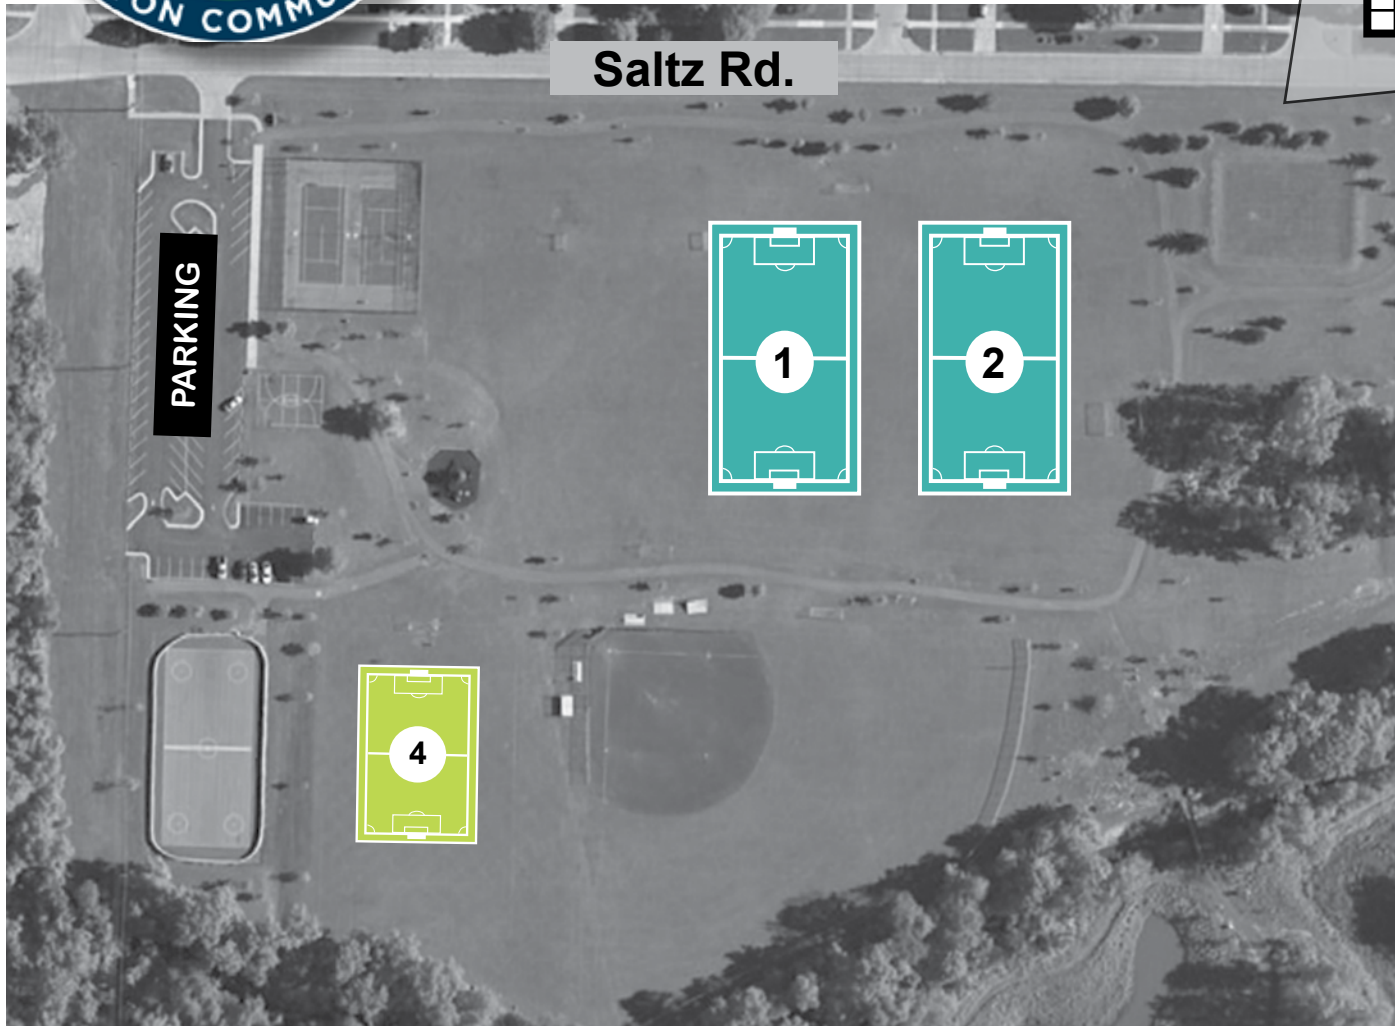

Flodin Park

Flodin Park

Located off Saltz Road
between Lilley and Sheldon

GPS/Mapquest:
43399 Saltz Road
Canton, MI 48187

42°18'54.02 N
83°28'03.04 W

| LEGEND | |
|--------|---------------|
| | 7v7 (U8-U10) |
| | 9v9 (U11/U12) |
| | 11v11 (U13+) |