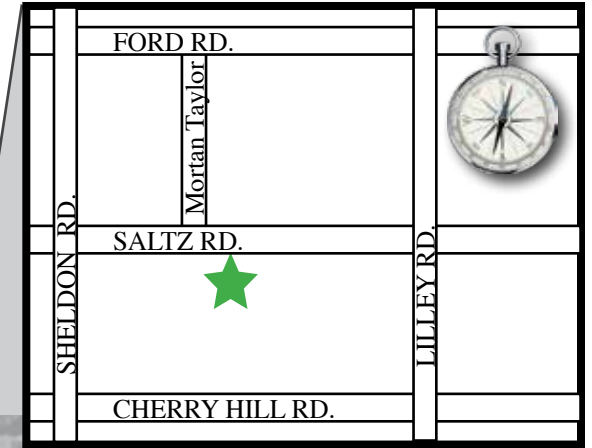

Flodin Park

Flodin Park

Located off Saltz Road
between Lilley and Sheldon

GPS/Mapquest:
43399 Saltz Road
Canton, MI 48187

42°18'54.02 N
83°28'03.04 W

| LEGEND | |
|--------|---------------|
| | 7v7 (U8-U10) |
| | 9v9 (U11/U12) |
| | 11v11 (U13+) |