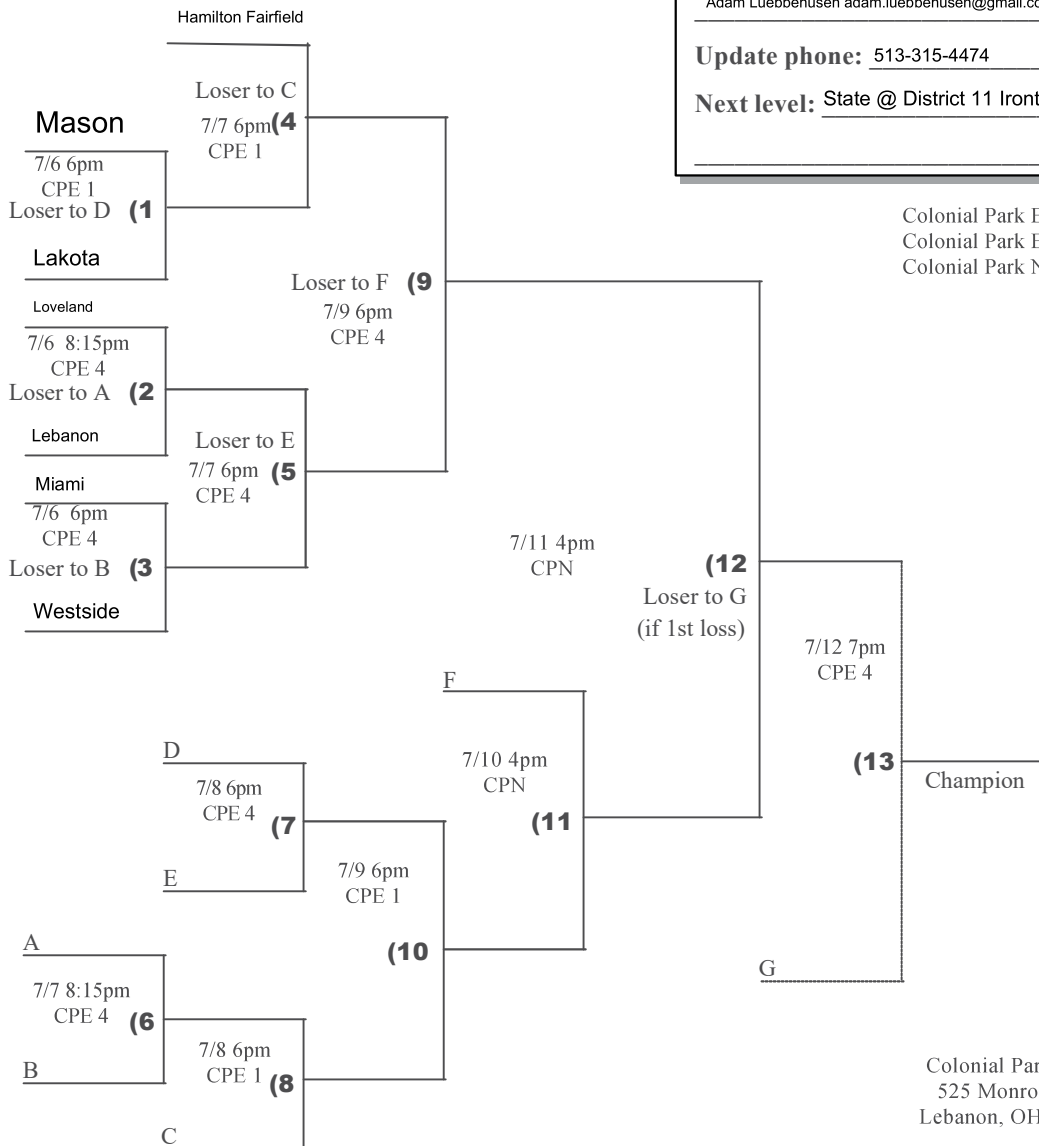

Seven Teams

Division: Little League

Site(s): Lebanon Little League

Colonial Park East 1 & 4, Colonial Park North

Adam Luebbehusen adam.luebbehusen@gmail.com

Update phone: 513-315-4474

Next level: State @ District 11 Ironton

Colonial Park East Field 1 = CPE 1
 Colonial Park East Field 4 = CPE 4
 Colonial Park North = CPN

Colonial Park East
 525 Monroe Rd.
 Lebanon, OH 45036

Colonial Park North
 1/2 mile West of
 Colonial Park East
 on Monroe Rd.