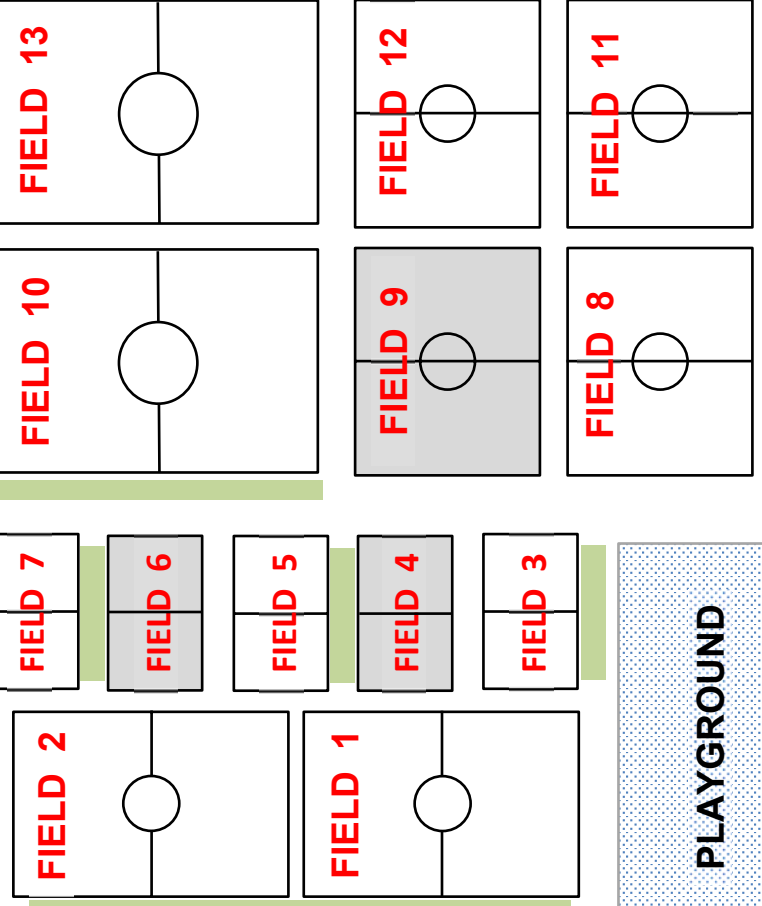

McALPINE ELEMENTARY SCHOOL FIELD LAYOUT – GAMES

GREEN AREAS ARE
SPECTATOR
VIEWING AREAS

Soccer Shots
/OVERFLOW

Soccer
Shots

PLAYGROUND

CSA TENT

○
PORT-A-JOHN

SCHOOL

PARKING

PARKING

CARSWELL RD

PINEVILLE-MATTHEWS RD