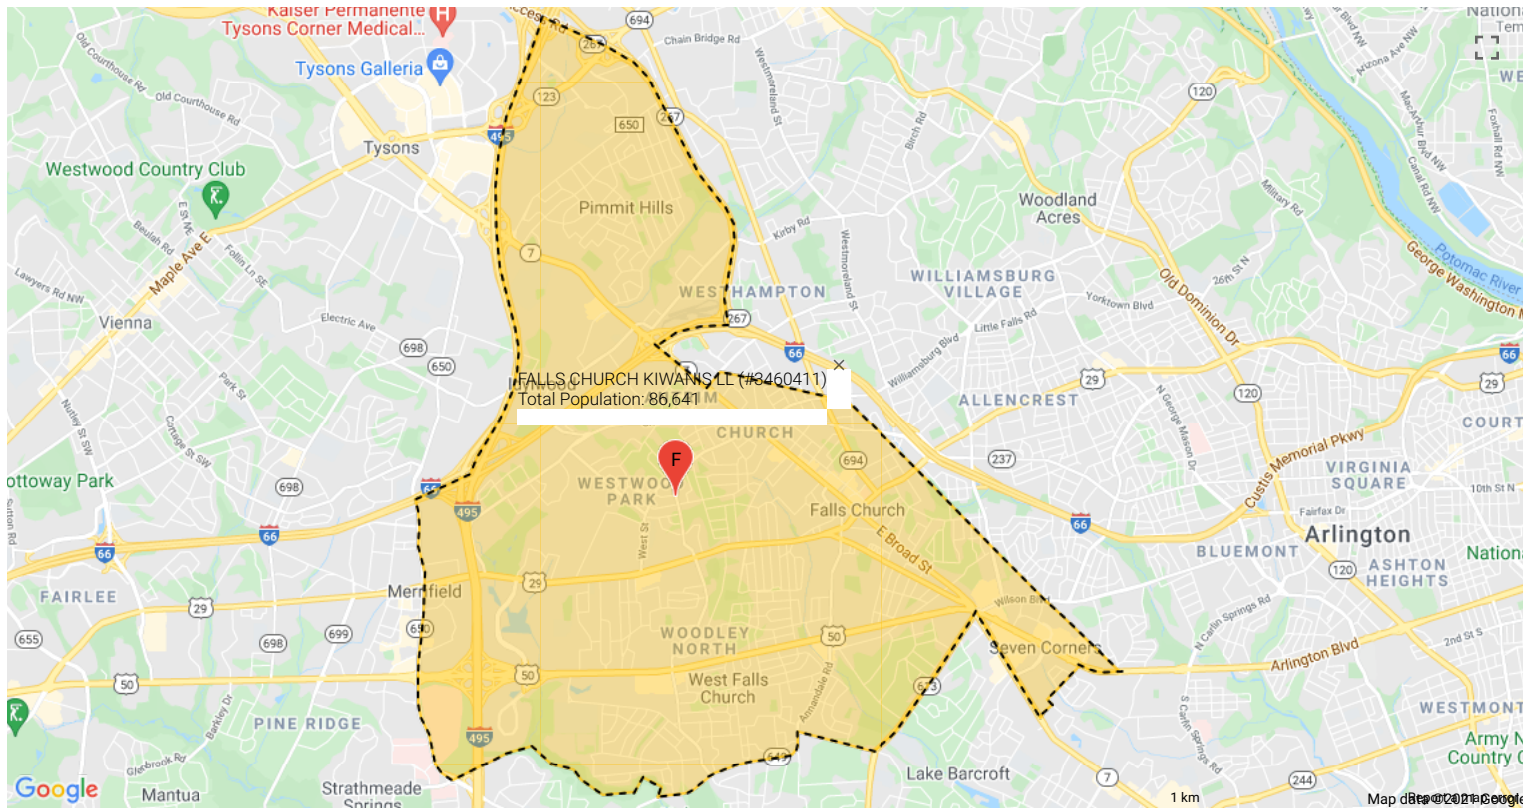

View League Boundary Map

Select Boundary Map Type:

- Baseball Softball (Program not offered) Challenger Division

Show All Leagues in District

League boundary populations are determined using U.S. Census Bureau data combined with projections derived from past trends to forecast the total population for the current year. Little League uses Esri Demographics, an industry-leading GIS data provider to source league boundary populations with a high level of accuracy.