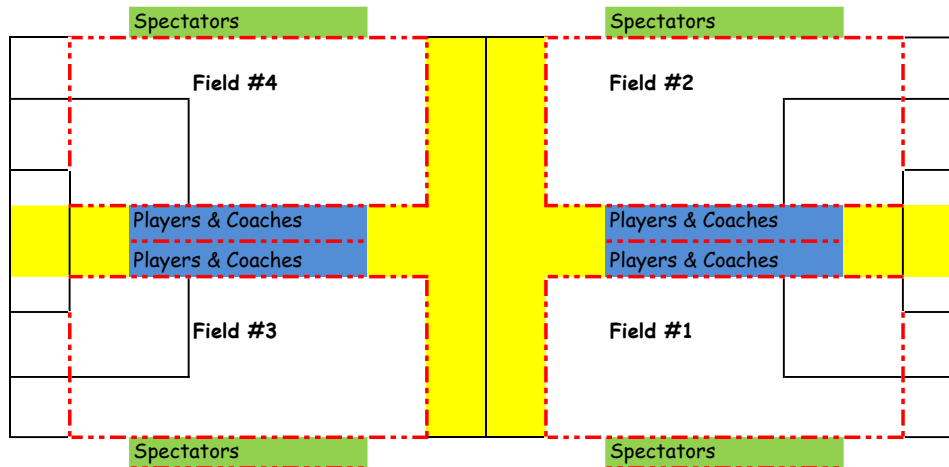

WESTPORT SOCCER ASSOCIATION REC SOCCER GUIDELINES

1st Grade Girls & Boys

Coleytown Front Field Configuration 1st Grade

GAME FORMAT: First Grade Boys & Girls

1. 5 versus 5 (no Goalkeeper)
2. Number 3 ball
3. 10 minute quarters
4. No off-sides, corner kicks or goal kicks (throw-ins allowed if it does not slow game down)
5. **Coaches on the boundaries** of field with a couple of balls to help & to keep play moving
6. Field size - 35 x 25 yards
7. Only WSA approved coaches are allowed to coach

For field orientation purposes
Coleytown Road

WEATHER: Field Closure Hotline: 203-221-9900

FIELD GUIDELINES:

- If you are the last group to play please return Goals to the fence around field in groups of two or four
- Please return all cones, left balls and clothing to the WSA box and close the lid
- Please ask families to police all garbage from the fields