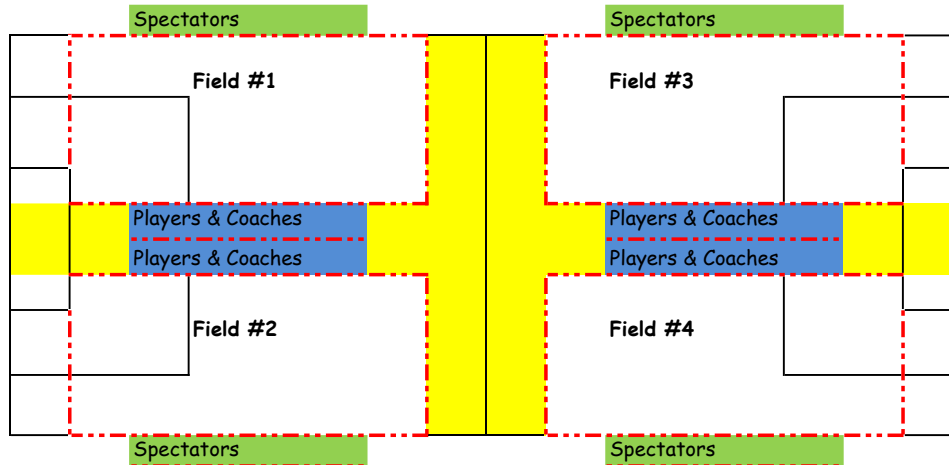

WESTPORT SOCCER ASSOCIATION REC SOCCER GUIDELINES

1st Grade Girls & Boys

Coleytown Back Field Configuration 1st Grade

GAME FORMAT: First Grade Boys & Girls

1. 5 versus 5 (no Goalkeeper)
2. Number 3 ball
3. 10 minute quarters
4. No off-sides, corner kicks, goal kicks, or throw ins
5. **Coaches on the boundaries** of field with a couple of balls to help & to keep play moving
6. Field size - 35 x 25 yards
7. Only WSA approved coaches are allowed to coach

For field orientation purposes
CMS Back Parking Lot

WEATHER: Field Closure Hotline: 203-221-9900

FIELD GUIDELINES:

- If you are the last group to play please return Goals to the fence around field in groups of two or four
- Please return all cones, left balls and clothing to the WSA box and close the lid
- Please ask families to police all garbage from the fields