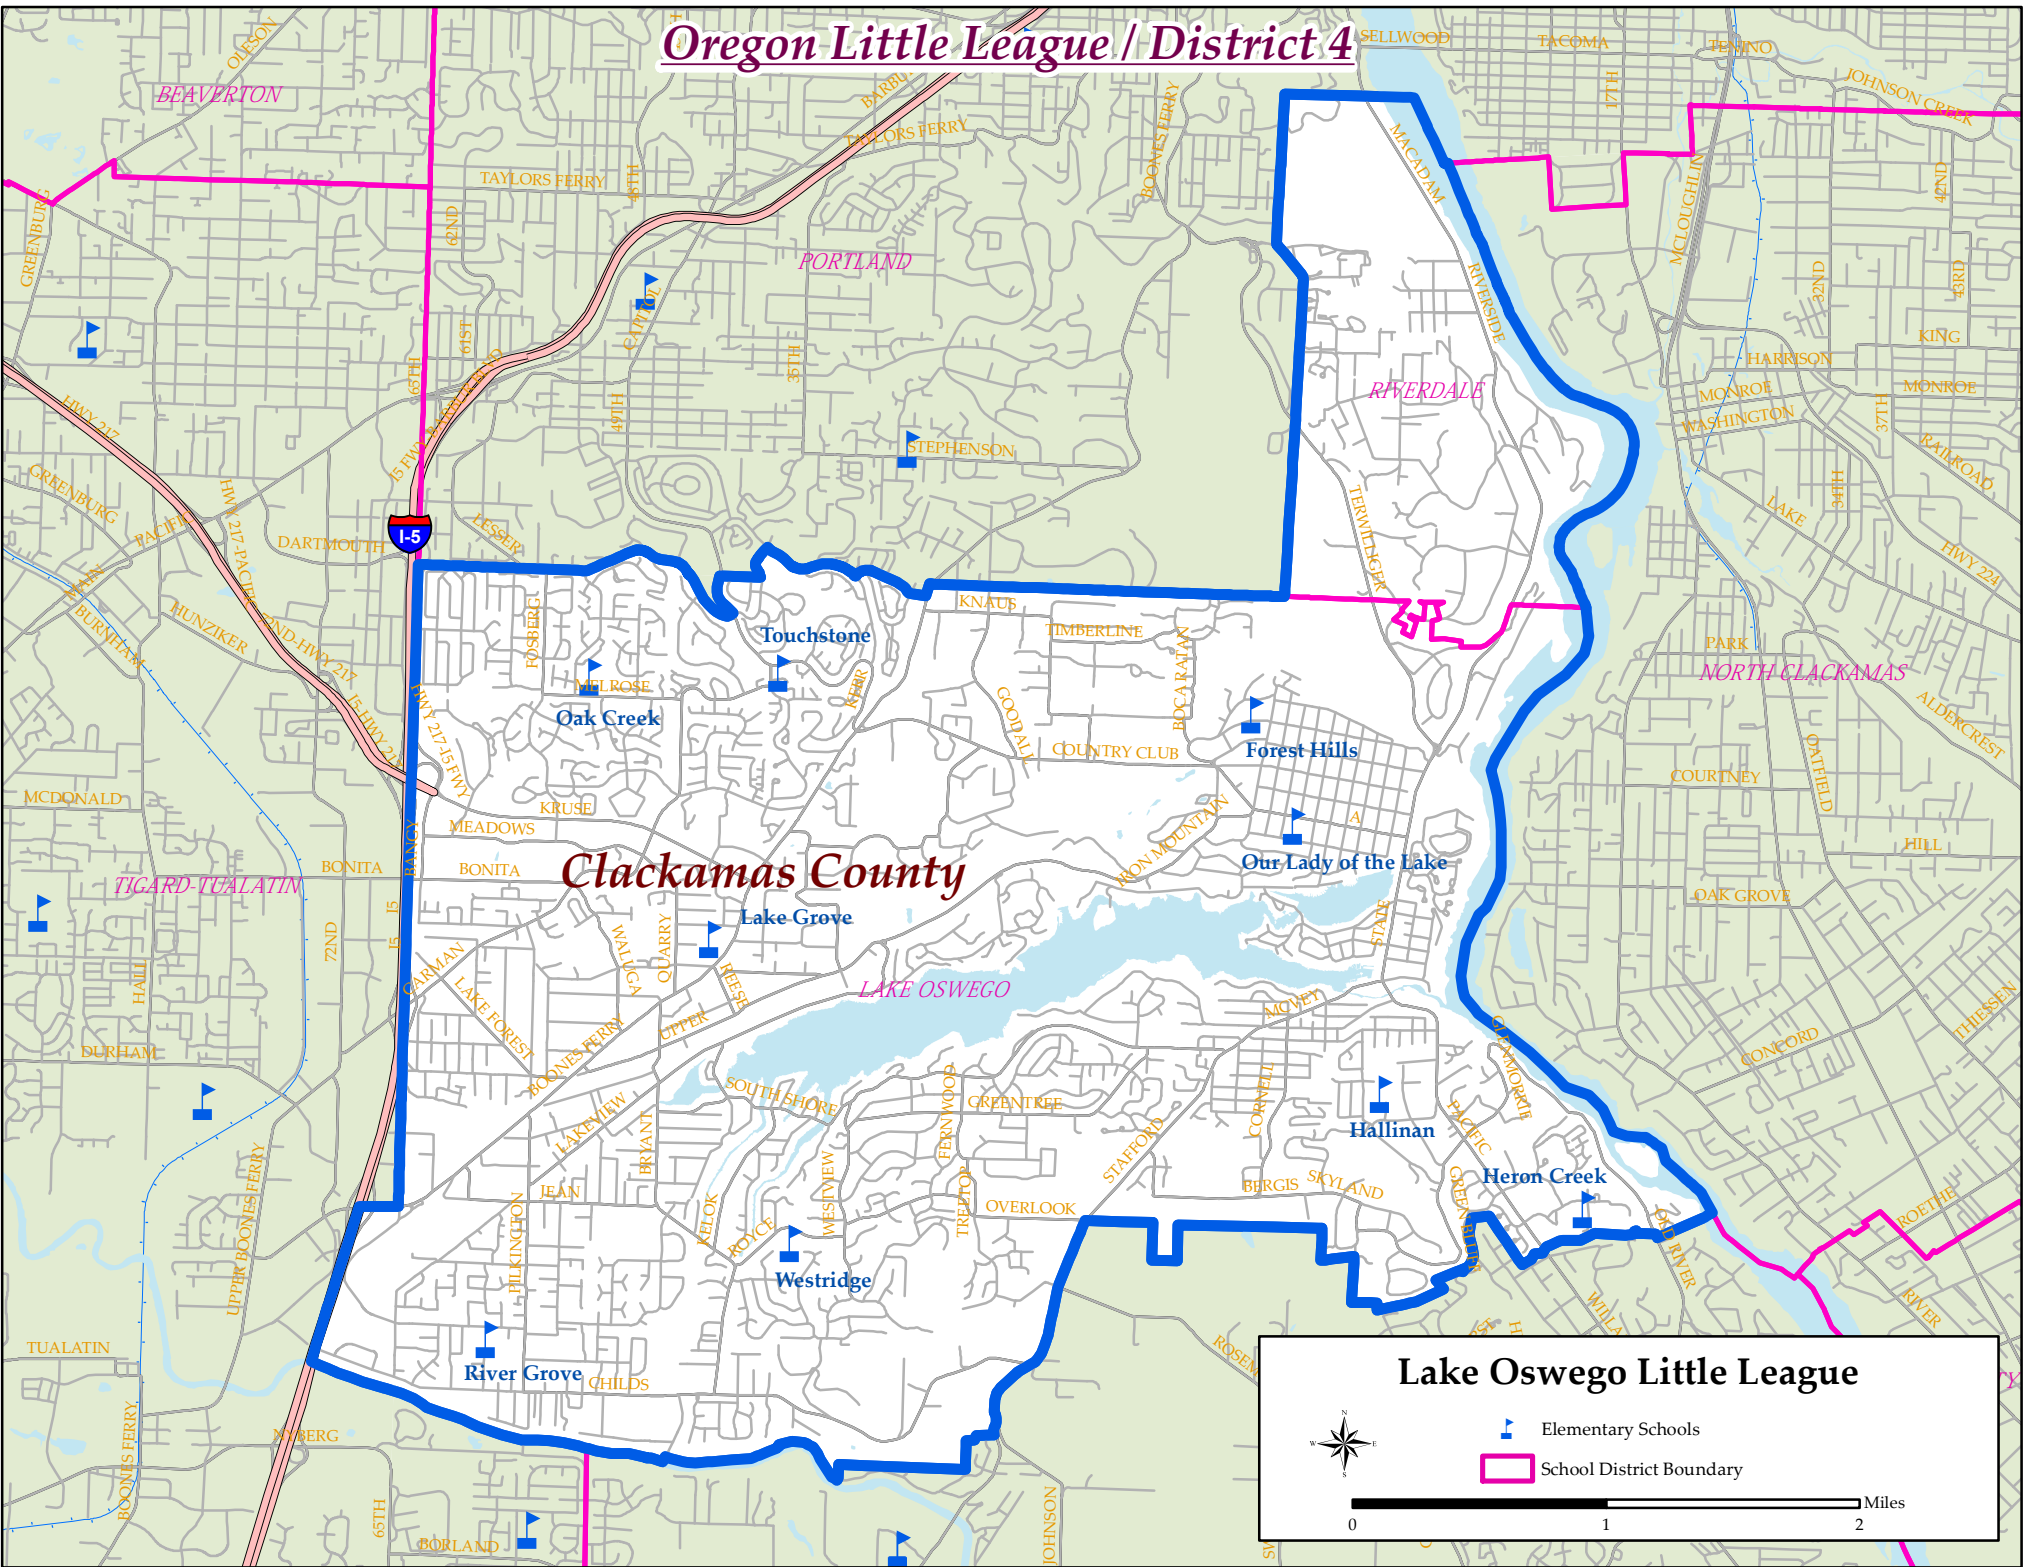

# Oregon Little League / District 4

## Clackamas County

**Lake Oswego Little League**

-  Elementary Schools
-  School District Boundary

0 1 2 Miles