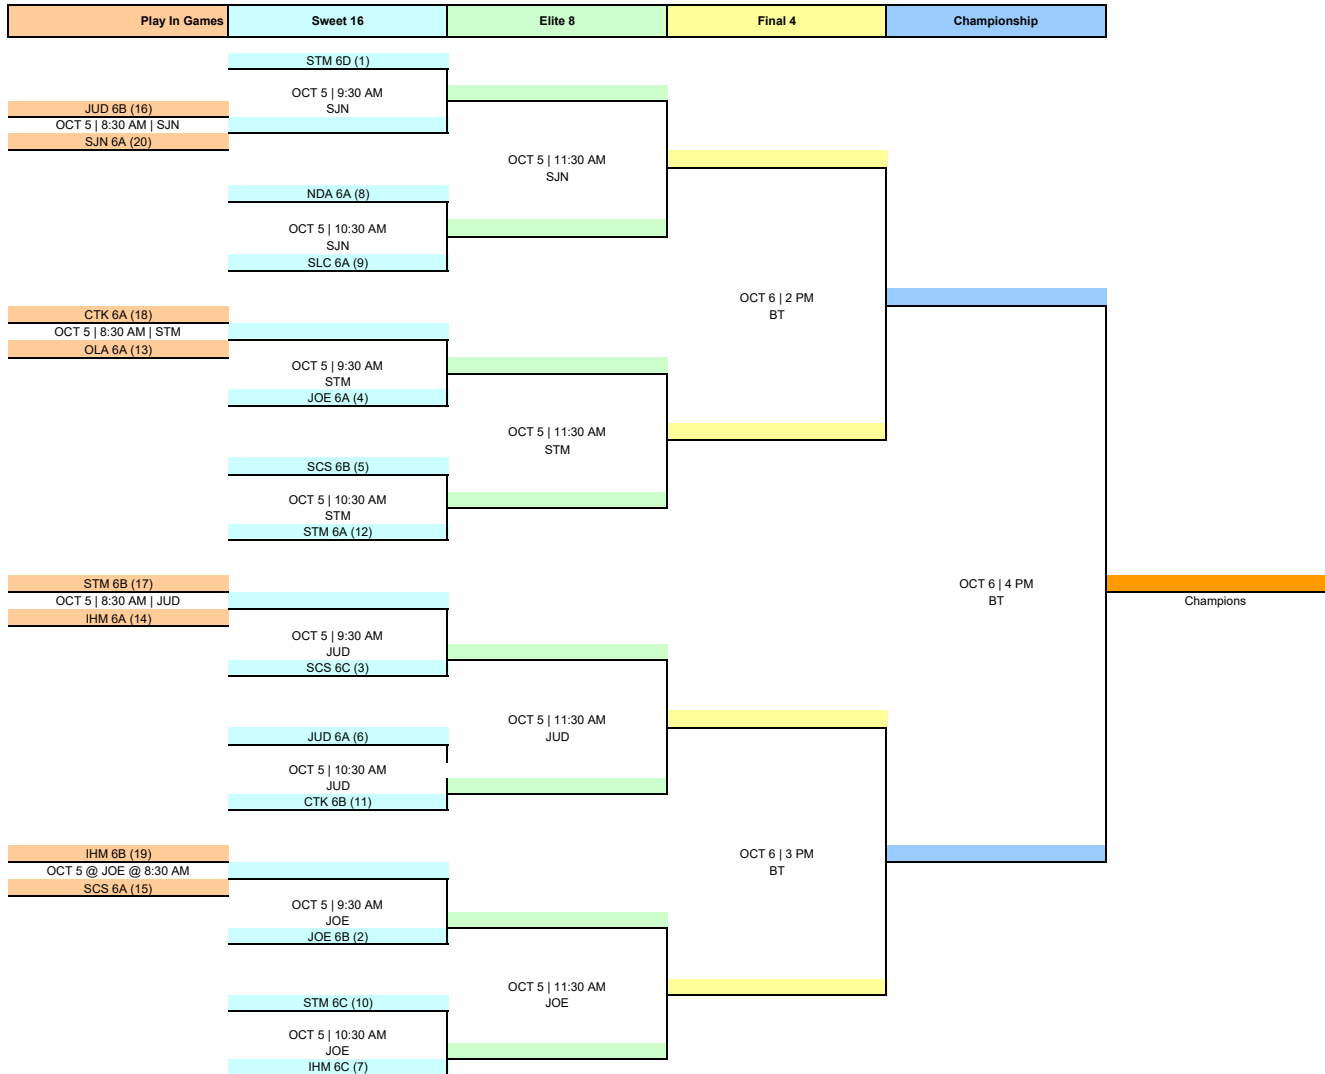

<b>DATE</b>	<b>TIME</b>	<b>LOC</b>	<b>DIV</b>	<b>TEAM A</b>	<b>TEAM B</b>
10/5/2019	8:30 AM	JOE	6	IHM 6B (19)	SCS 6A (15)
10/5/2019	9:30 AM	JOE	6	JOE 6B (2)	WIN of 8:30
10/5/2019	10:30 AM	JOE	6	STM 6C (10)	IHM 6C (7)
10/5/2019	11:30 AM	JOE	6	WIN of 10:30	WIN of 9:30
10/5/2019	8:30 AM	JUD	6	STM 6B (17)	IHM 6A (14)
10/5/2019	9:30 AM	JUD	6	SCS 6C (3)	WIN of 8:30
10/5/2019	10:30 AM	JUD	6	JUD 6A (6)	CTK 6B (11)
10/5/2019	11:30 AM	JUD	6	WIN of 10:30	WIN of 9:30
10/5/2019	8:30 AM	SJN	6	JUD 6B (16)	SJN 6A (20)
10/5/2019	9:30 AM	SJN	6	STM 6D (1)	WIN of 8:30
10/5/2019	10:30 AM	SJN	6	NDA 6A (8)	SLC 6A (9)
10/5/2019	11:30 AM	SJN	6	WIN of 10:30	WIN of 9:30
10/5/2019	8:30 AM	STM	6	CTK 6A (18)	OLA 6A (13)
10/5/2019	9:30 AM	STM	6	JOE 6A (4)	WIN of 8:30
10/5/2019	10:30 AM	STM	6	SCS 6B (5)	STM 6A (12)
10/5/2019	11:30 AM	STM	6	WIN of 10:30	WIN of 9:30
10/6/2019	2:00 PM	BT	6	TBD	TBD
10/6/2019	3:00 PM	BT	6	TBD	TBD
10/6/2019	4:00 PM	BT	6	TBD	TBD
10/5/2019	12:30 PM	SJN	8	SJN 8A (8)	JOE 8A (9)
10/5/2019	1:30 PM	SJN	8	STM 8B (1)	WIN of 12:30
10/6/2019	2:00 PM	BT	8	TBD	TBD
10/6/2019	3:00 PM	BT	8	TBD	TBD
10/6/2019	4:00 PM	BT	8	TBD	TBD
10/5/2019	9:00 AM	CTK	8	JOE 8B (5)	JUD 8A (12)
10/5/2019	10:00 AM	CTK	8	SLC 8B (13)	SCS 8A (4)
10/5/2019	11:00 AM	CTK	8	WIN of 9	WIN of 10
10/5/2019	9:00 AM	IHM	8	STM 8A (3)	NDA 8A (14)
10/5/2019	10:00 AM	IHM	8	IHM 8A (6)	SLC 8A (11)
10/5/2019	11:00 AM	IHM	8	WIN of 9	WIN of 10
10/5/2019	9:00 AM	SCS	8	SJN 8B (7)	IHM 8B (10)
10/5/2019	10:00 AM	SCS	8	SCS 8B (2)	CTK 8A (15)
10/5/2019	11:00 AM	SCS	8	WIN of 9	WIN of 10

2019 Tournament  
October 5th and 6th

# 5/6th Grade Bracket

Tournament Sites:

2019 Tournament  
October 5th and 6th