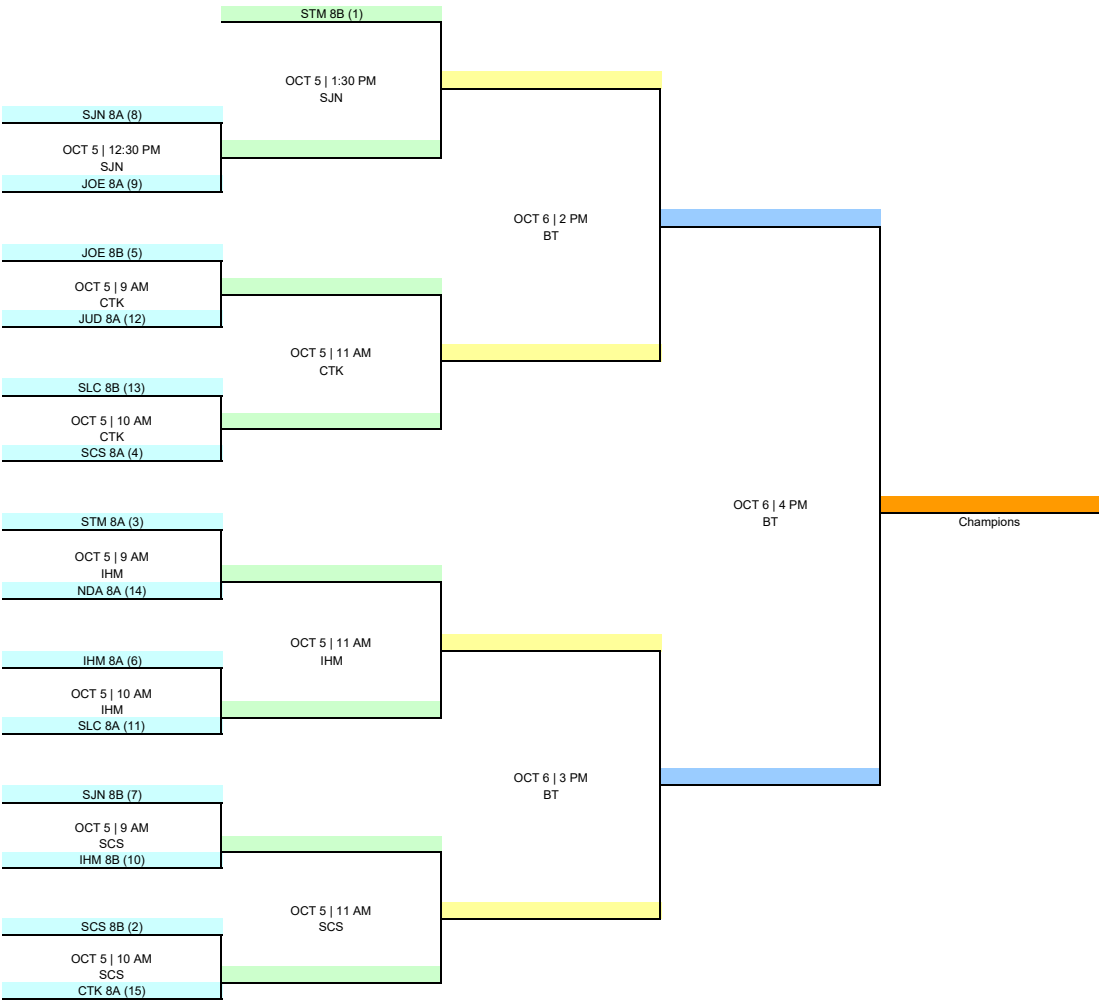

# 5/6th Grade Bracket

Tournament Sites:

2019 Tournament  
October 5th and 6th

# 7/8th Grade Bracket

Tournament Sites:

Play In Games	Sweet 16	Elite 8	Final 4	Championship
---------------	----------	---------	---------	--------------

Champions