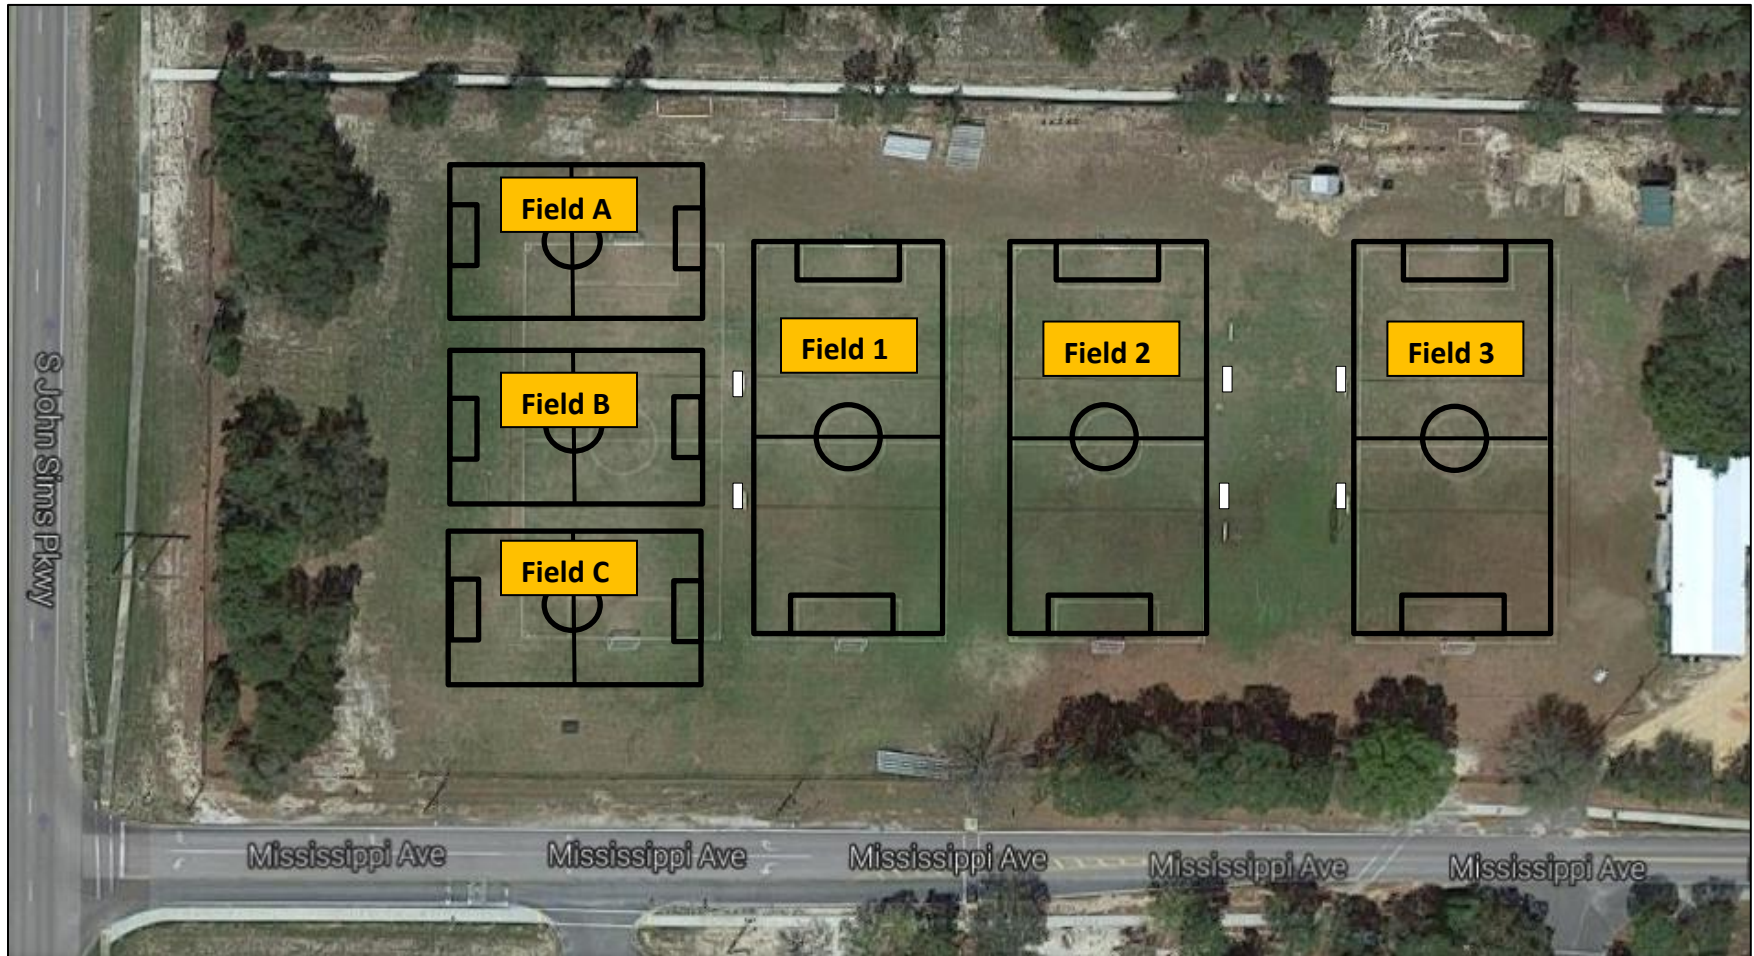

## La Liga & STARS Field Diagram

La Liga games are played on fields A, B & C.

STARS games are played on fields 1, 2 & 3.