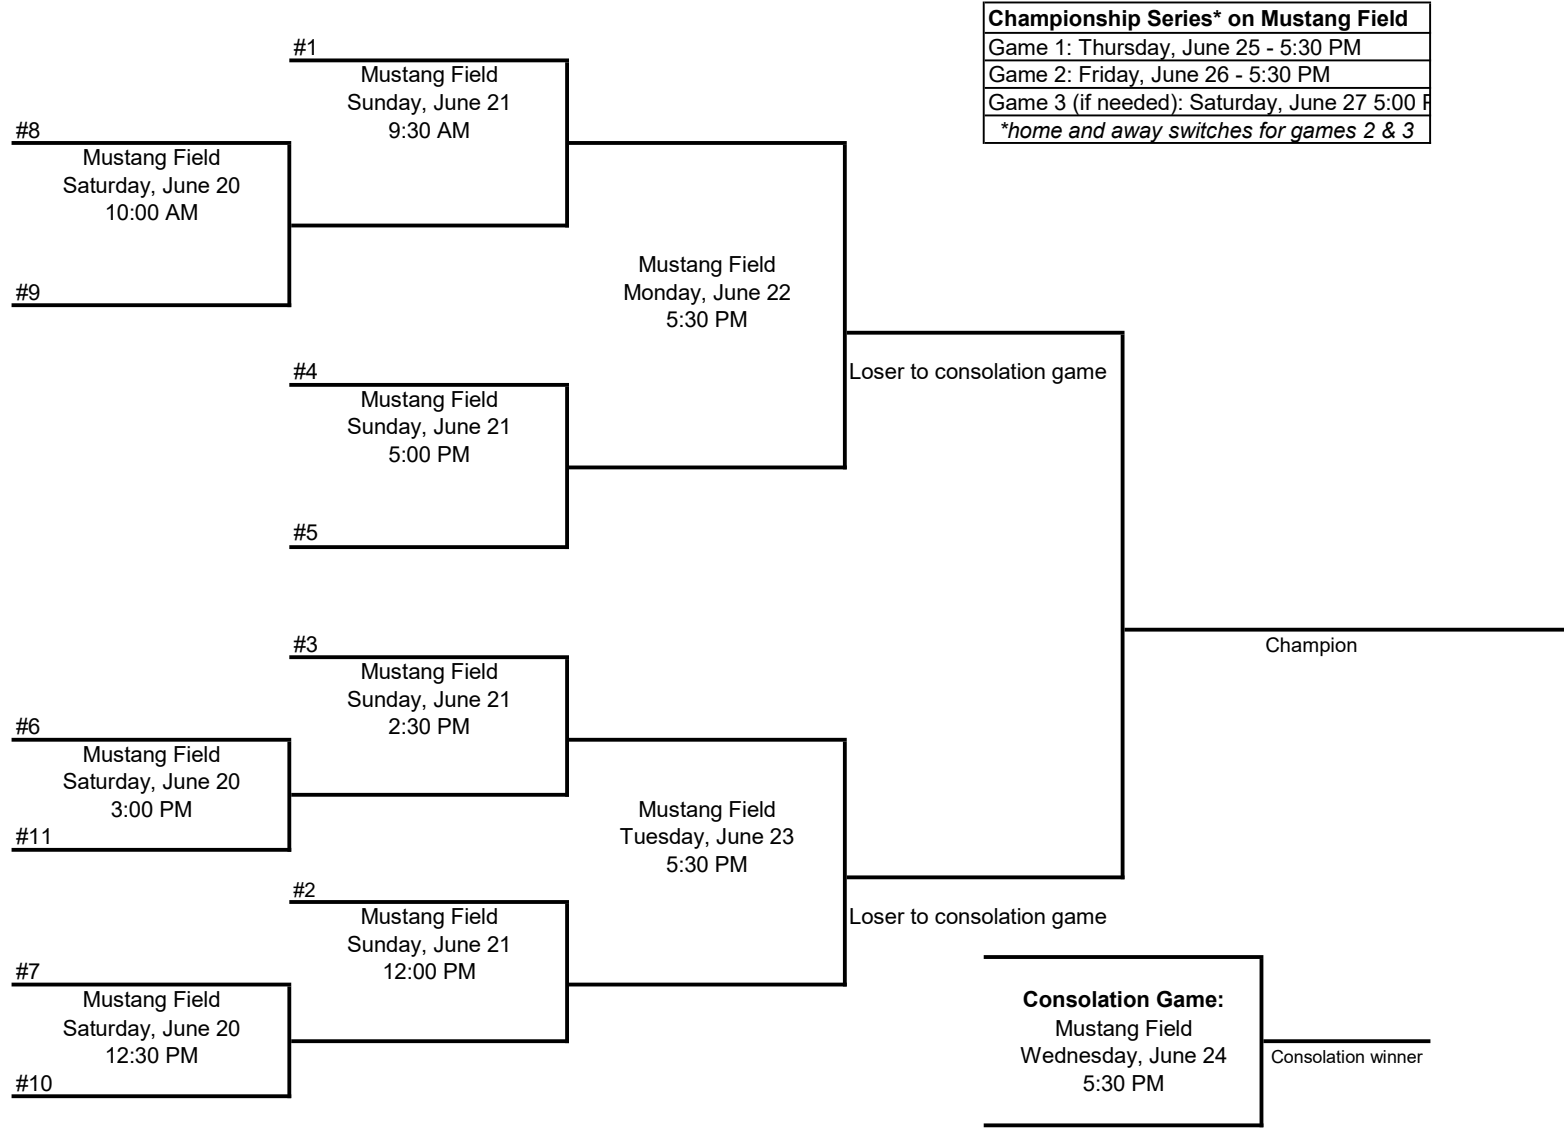

2026 PONY PLAYOFFS

ROUND 1 | **ROUND 2** | **SEMI FINALS** | **CHAMPIONSHIP**

NOTE: the highest seed is always home. (#1 is highest seed)

2026 BRONCO PLAYOFFS

ROUND 1 **ROUND 2** **SEMI FINALS** **CHAMPIONSHIP**

NOTE: the highest seed is always home. (#1 is highest seed)

2026 MUSTANG PLAYOFFS

ROUND 1 | **ROUND 2** | **SEMI FINALS** | **CHAMPIONSHIP**

NOTE: the highest seed is always home. (#1 is highest seed)

2026 PINTO PLAYOFFS

#8 Pinto Field Saturday, June 20 9:30 AM

#1 Pinto Field Sunday, June 21 9:30 AM

#9

Mustang Field Monday, June 22 5:30 PM

#5 Pinto Field Monday, June 16 5:00 PM

#4 Pinto Field Sunday, June 21 5:00 PM

#12

Loser to consolation game

#6 Pinto Field Saturday, June 20 2:30 PM

#3 Pinto Field Sunday, June 21 2:30 PM

#11

Pinto Field Tuesday, June 23 5:30 PM

#7 Pinto Field Saturday, June 20 12:00 PM

#2 Pinto Field Sunday, June 21 12:00 PM

#10