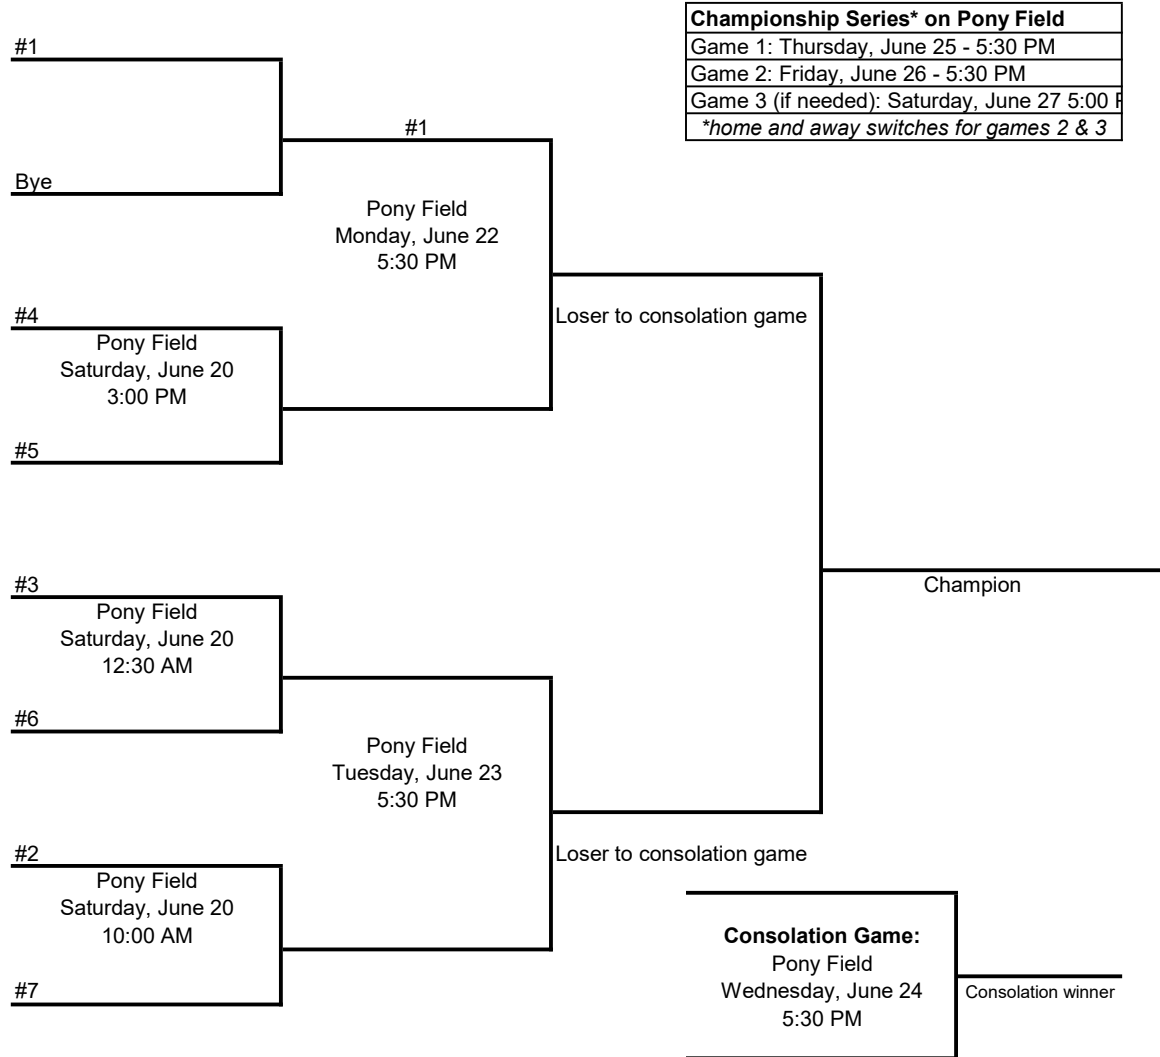

2026 PONY PLAYOFFS

ROUND 1 | **ROUND 2** | **SEMI FINALS** | **CHAMPIONSHIP**

NOTE: the highest seed is always home. (#1 is highest seed)

2026 BRONCO PLAYOFFS

ROUND 1 **ROUND 2** **SEMI FINALS** **CHAMPIONSHIP**

NOTE: the highest seed is always home. (#1 is highest seed)

2026 MUSTANG PLAYOFFS

ROUND 1 | **ROUND 2** | **SEMI FINALS** | **CHAMPIONSHIP**

NOTE: the highest seed is always home. (#1 is highest seed)

2026 PINTO PLAYOFFS

#8 Pinto Field Saturday, June 20 9:30 AM

#1 Pinto Field Sunday, June 21 9:30 AM

#9

Mustang Field Monday, June 22 5:30 PM

#5 Pinto Field Monday, June 16 5:00 PM

#4 Pinto Field Sunday, June 21 5:00 PM

#12

Loser to consolation game

#6 Pinto Field Saturday, June 20 2:30 PM

#3 Pinto Field Sunday, June 21 2:30 PM

#11

Pinto Field Tuesday, June 23 5:30 PM

#7 Pinto Field Saturday, June 20 12:00 PM

#2 Pinto Field Sunday, June 21 12:00 PM

#10