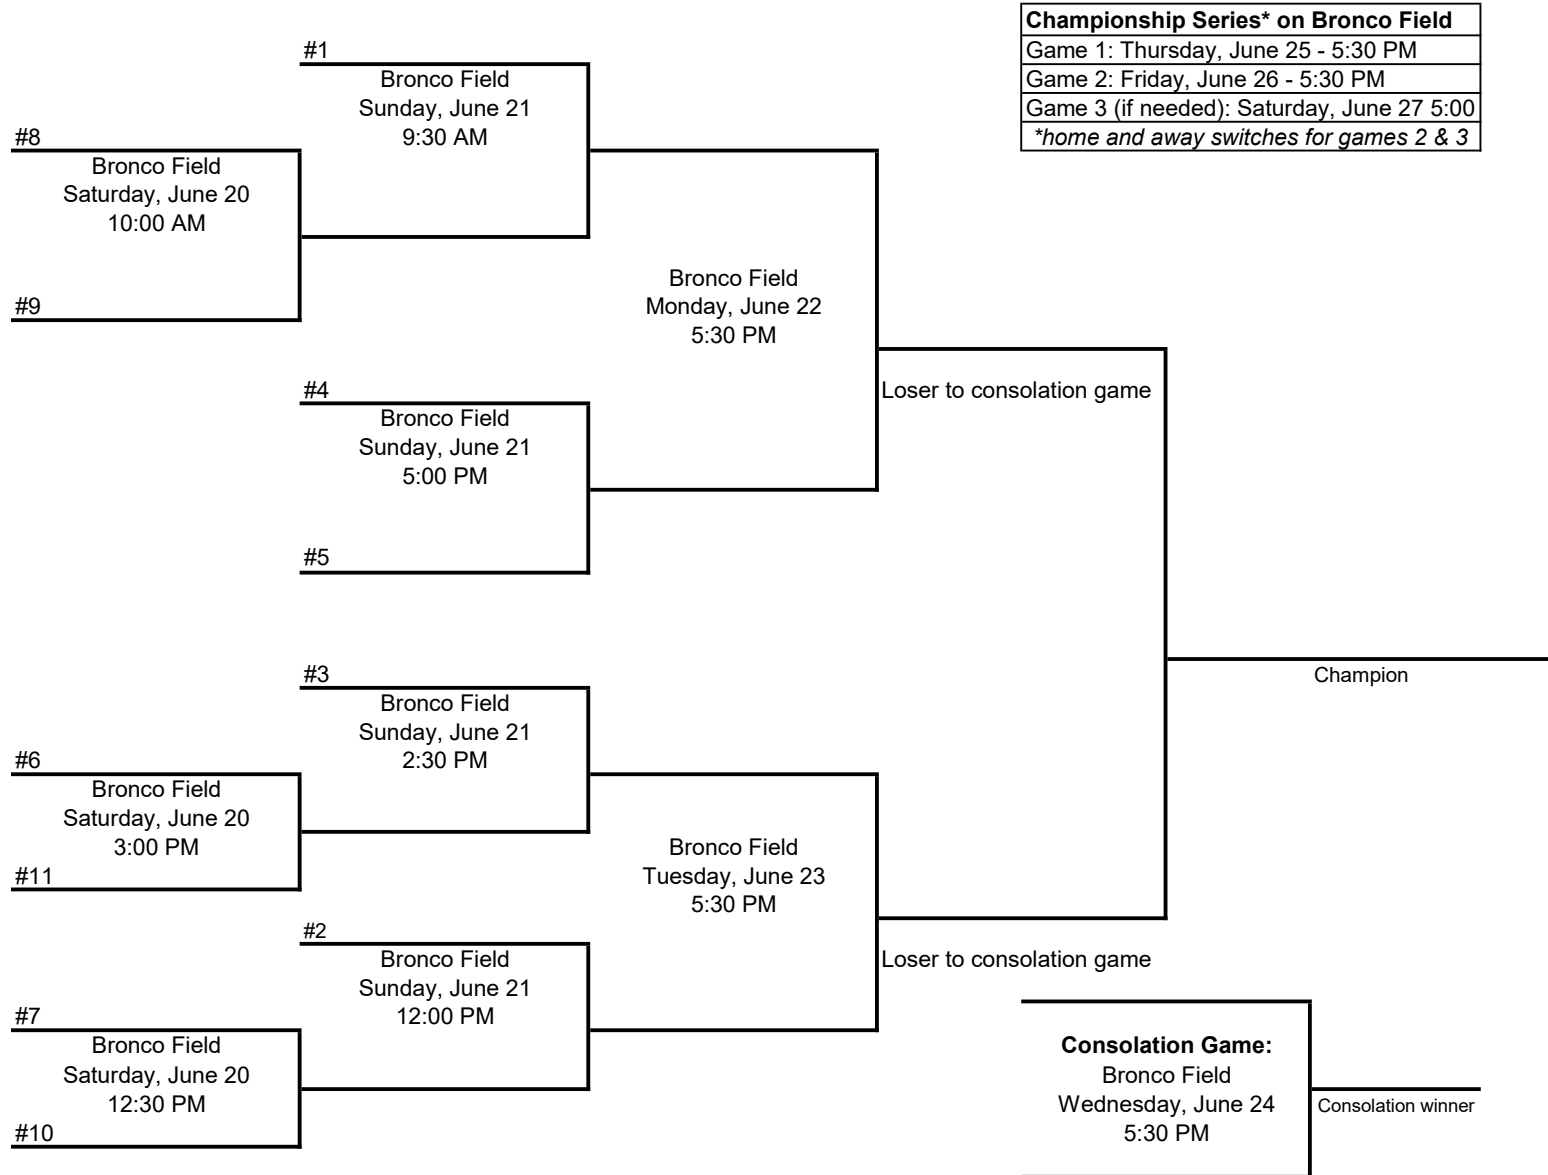

2026 PONY PLAYOFFS

ROUND 1 | **ROUND 2** | **SEMI FINALS** | **CHAMPIONSHIP**

NOTE: the highest seed is always home. (#1 is highest seed)

2026 BRONCO PLAYOFFS

ROUND 1 **ROUND 2** **SEMI FINALS** **CHAMPIONSHIP**

NOTE: the highest seed is always home. (#1 is highest seed)

2026 MUSTANG PLAYOFFS

ROUND 1 | **ROUND 2** | **SEMI FINALS** | **CHAMPIONSHIP**

NOTE: the highest seed is always home. (#1 is highest seed)

2026 PINTO PLAYOFFS

#8 Pinto Field Saturday, June 20 9:30 AM

#1 Pinto Field Sunday, June 21 9:30 AM

#9

Mustang Field Monday, June 22 5:30 PM

#5 Pinto Field Monday, June 16 5:00 PM

#4 Pinto Field Sunday, June 21 5:00 PM

#12

Loser to consolation game

#6 Pinto Field Saturday, June 20 2:30 PM

#3 Pinto Field Sunday, June 21 2:30 PM

#11

Pinto Field Tuesday, June 23 5:30 PM

#7 Pinto Field Saturday, June 20 12:00 PM

#2 Pinto Field Sunday, June 21 12:00 PM

#10