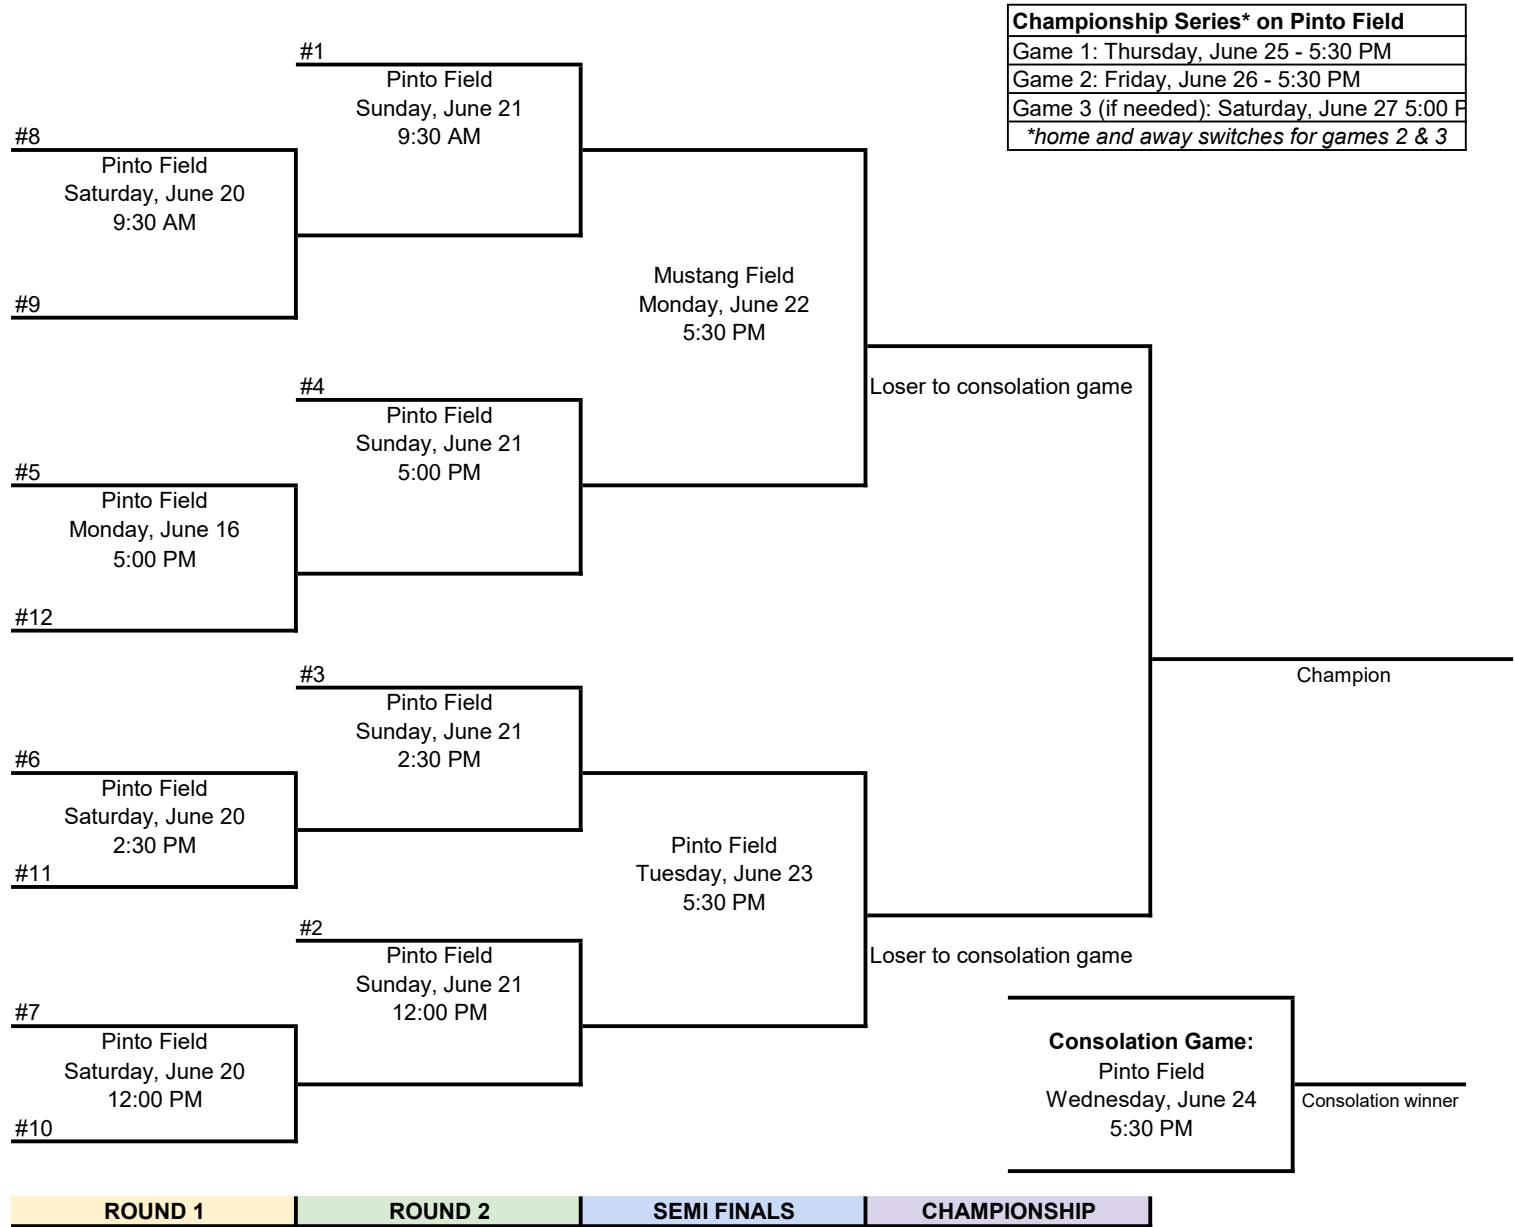

2026 PONY PLAYOFFS

ROUND 1 | **ROUND 2** | **SEMI FINALS** | **CHAMPIONSHIP**

NOTE: the highest seed is always home. (#1 is highest seed)

2026 BRONCO PLAYOFFS

ROUND 1 **ROUND 2** **SEMI FINALS** **CHAMPIONSHIP**

NOTE: the highest seed is always home. (#1 is highest seed)

2026 MUSTANG PLAYOFFS

ROUND 1 | **ROUND 2** | **SEMI FINALS** | **CHAMPIONSHIP**

NOTE: the highest seed is always home. (#1 is highest seed)

2026 PINTO PLAYOFFS

#8 Pinto Field Saturday, June 20 9:30 AM

#1 Pinto Field Sunday, June 21 9:30 AM

#9

Mustang Field Monday, June 22 5:30 PM

#5 Pinto Field Monday, June 16 5:00 PM

#4 Pinto Field Sunday, June 21 5:00 PM

#12

Loser to consolation game

#6 Pinto Field Saturday, June 20 2:30 PM

#3 Pinto Field Sunday, June 21 2:30 PM

#11

Pinto Field Tuesday, June 23 5:30 PM

#7 Pinto Field Saturday, June 20 12:00 PM

#2 Pinto Field Sunday, June 21 12:00 PM

#10