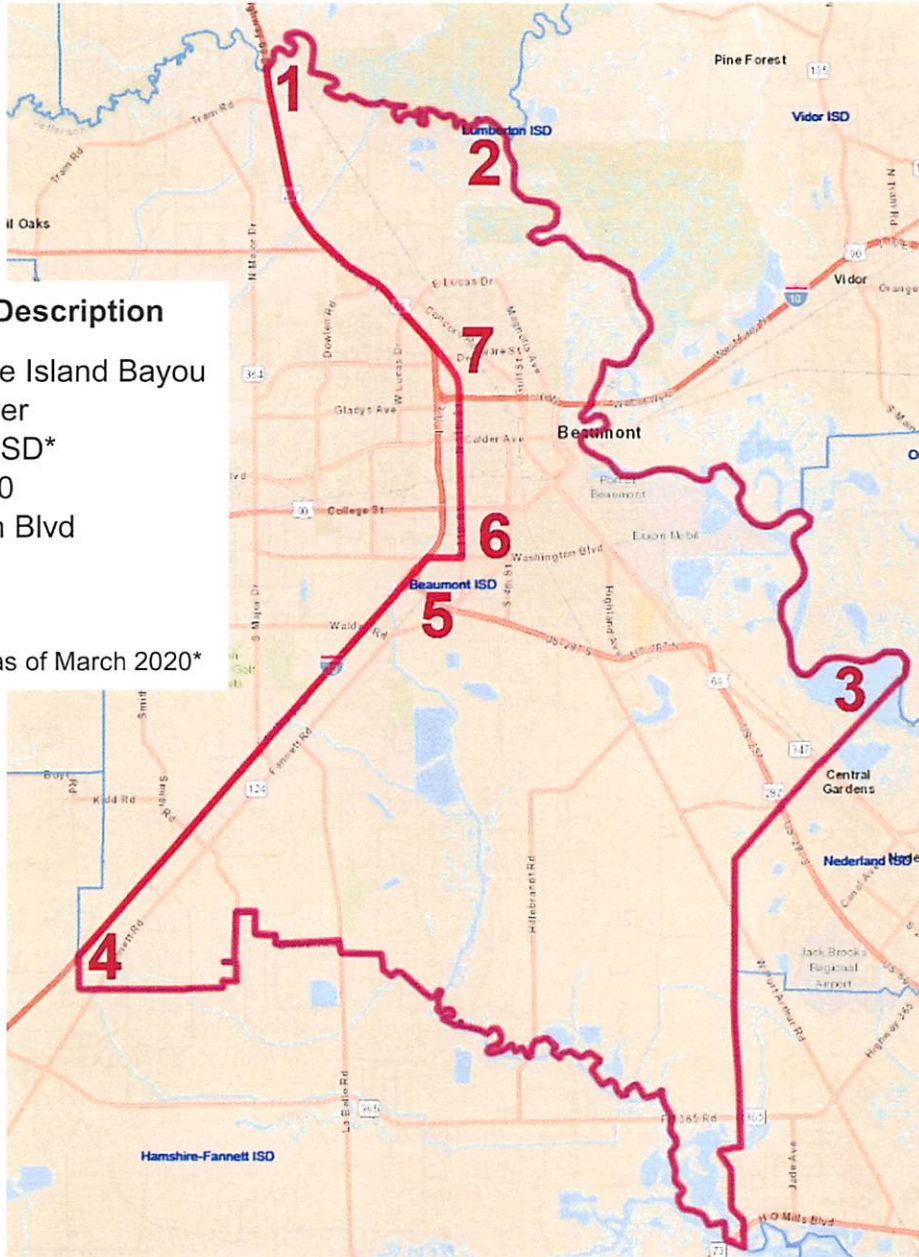

# Spindletop Little League - TX12 - 3431203

## Boundary Description

1. Hwy 96/Pine Island Bayou
2. Neches River
3. Beaumont ISD\*
4. Interstate 10
5. Washington Blvd
6. 11<sup>th</sup> St
7. Hwy 96

\*ISD boundaries as of March 2020\*

*Corrie Frank*