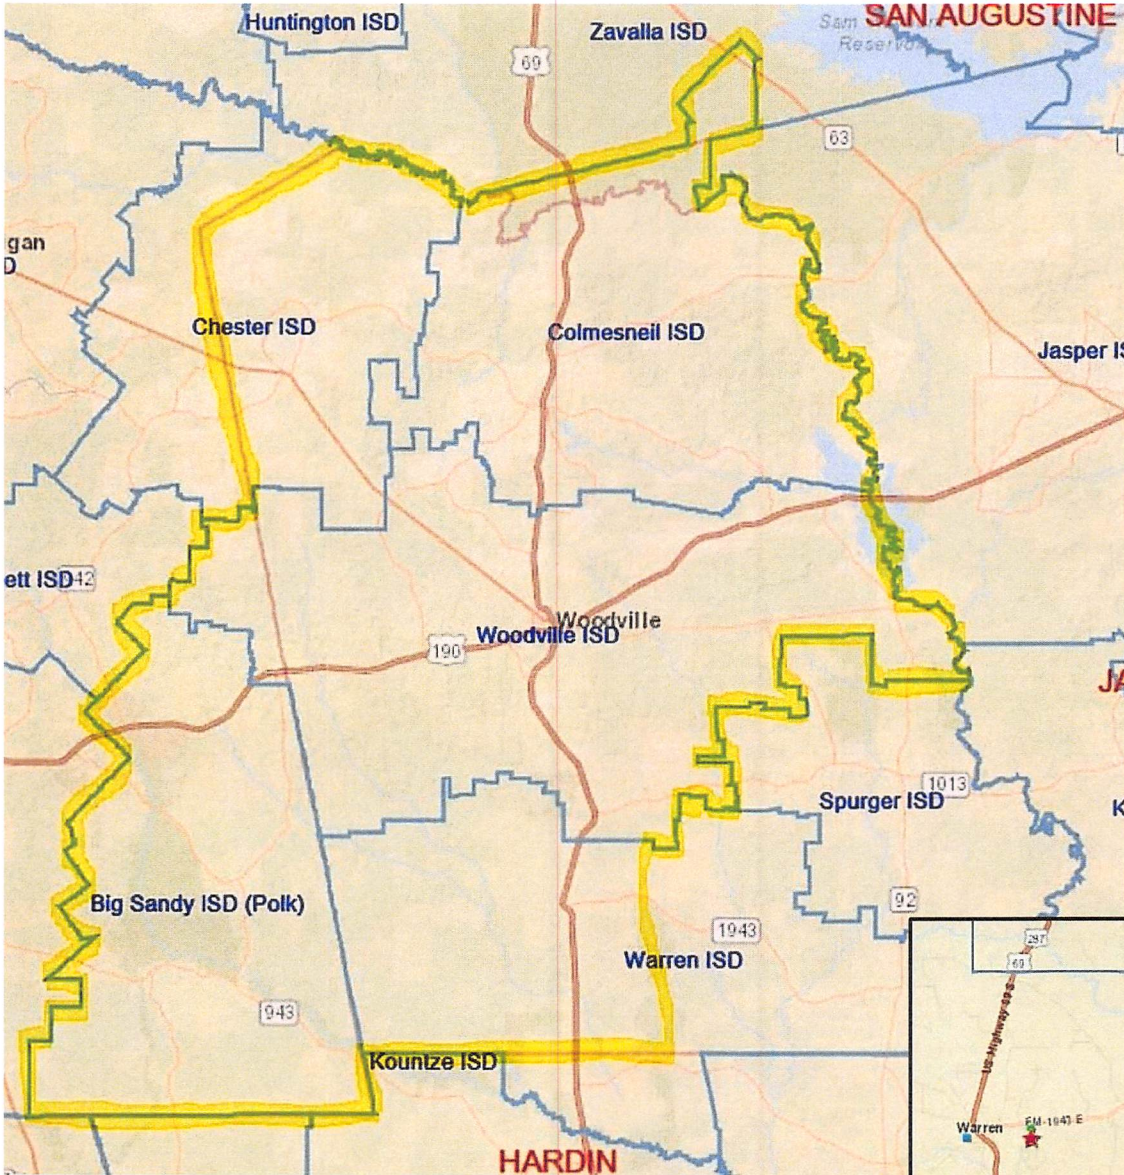

Tyler County Little League ID# _____

Boundary Description: Beginning in the northwest corner, follow Tyler County line to Colmesneil ISD. Follow Woodville ISD to Turkey Creek (see image on the right). Follow Tyler County line from intersection with Turkey Creek to Big Sandy ISD. Follow western boundary of Woodville ISD to reconnect with Tyler County line.
ISD boundaries as of 10/2018

Bo Bandy

 League President

11/1/2018

 Date

Turkey Creek

Jonathan Koblinski

 District Administrator

11/2/18