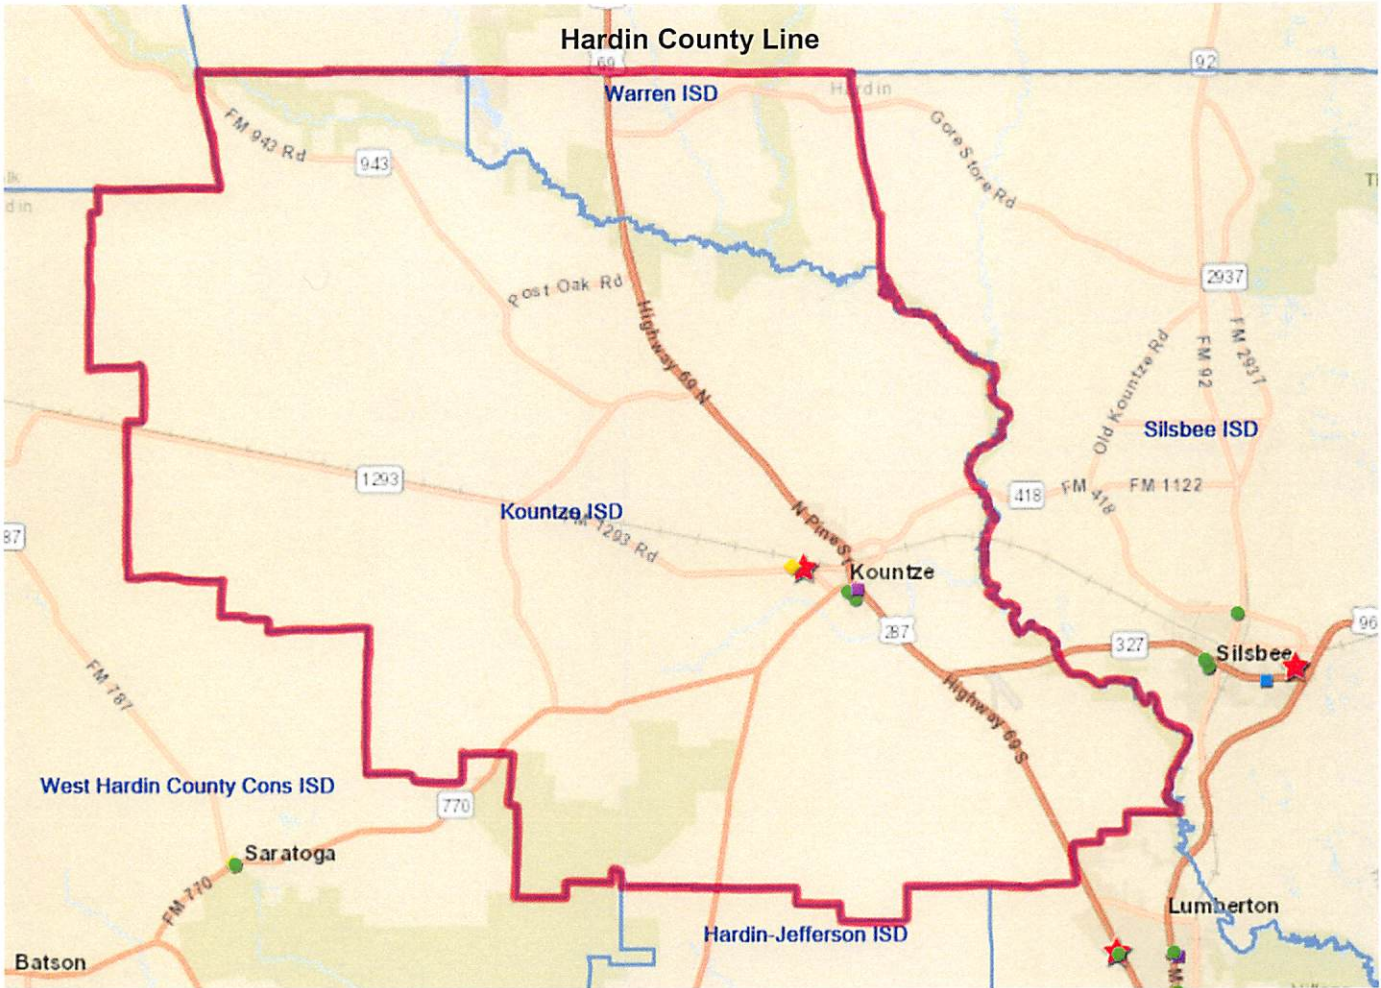

Kountze Little League - TX12 - 3431225

Boundary Description

Kountze Independent School District plus Warren ISD territory within Hardin County
(ISD boundaries as of 3/2019)

Robert Hall, Kountze LL President