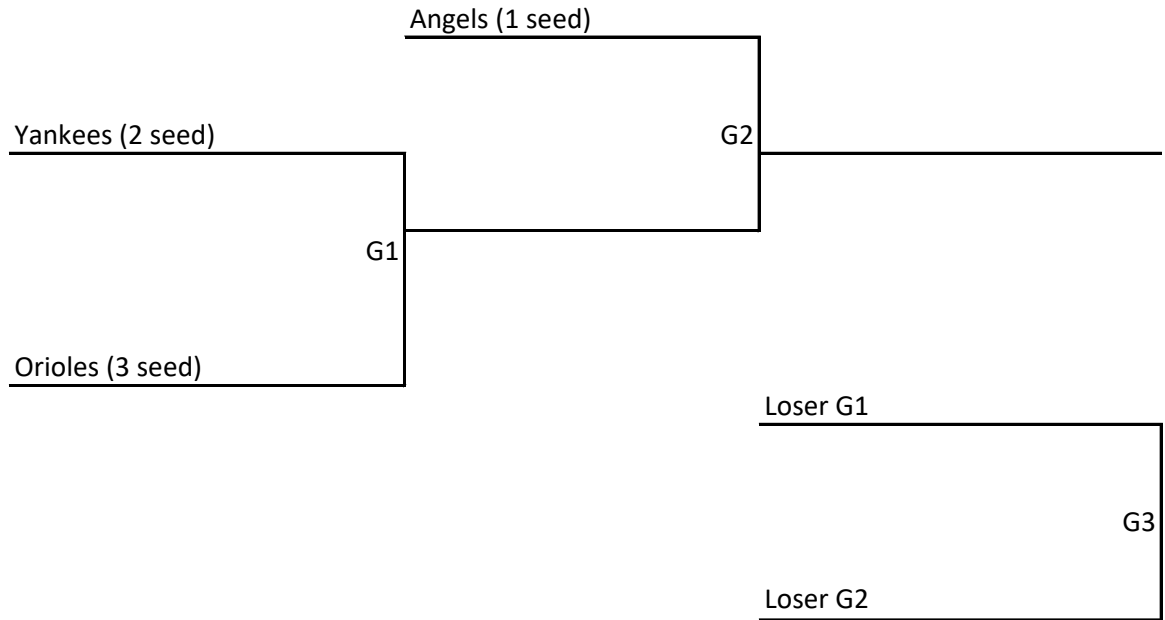

Thursday 6/3 - 5:30pm @ RH1 Friday 6/4 - 5:30pm @ RH1 Saturday 6/5 - 10:00am @ RH1

Higher Regular Season Seed will be the home team in all games except for G5. If G5 is needed, teams will switch Home/Visitor from G4.