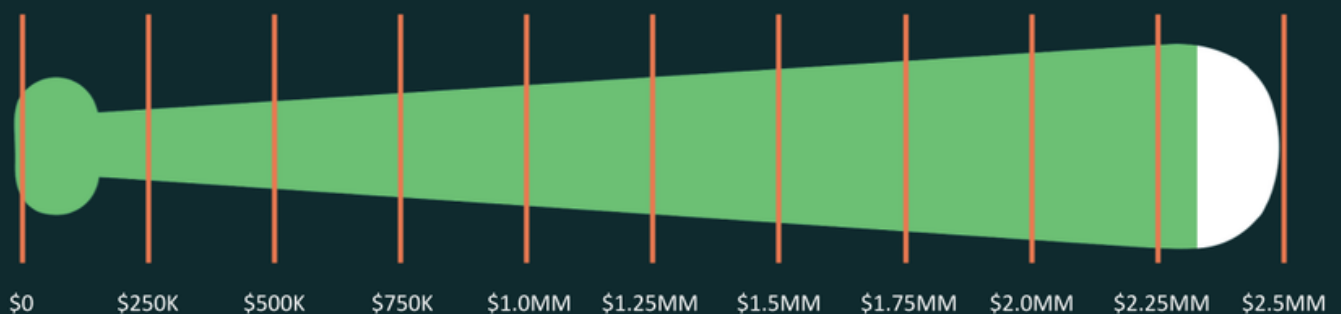

We're Rounding Third and Heading Home

After a year of successful fundraising, the project was put out to bid at the end of 2022 with the initial bids coming in almost double of what the original estimate was due to inflation and supply chain issues left over from the pandemic. In early 2023, with supply chain issues easing, members of the Mason Challenger Board sat down with city engineers and sharpened their pencils to only include the parts of the project integral to the fields, removing some of the ancillary items, and put it out to bid again. This time bids came back, still higher than the initial estimate, but more reasonable at $2.5 million.

As of today, $2.3 million dollars has been raised towards the project which includes grants from the State of Ohio, the Warren County Commissioners, matching funds from the City of Mason, as well as private grants and donations from local civic groups, the business community, and passionate citizens. And while a slight gap currently exists in the total fundraising goal, the City of Mason, the Mason Parks and Recreation Foundation, and the Mason Challenger League remain confident in the ability of the community to come together to raise the additional funds needed to reach home base.

Help us raise $2.5 million for Mason Challenger Adaptive Ball Fields at Makino Park