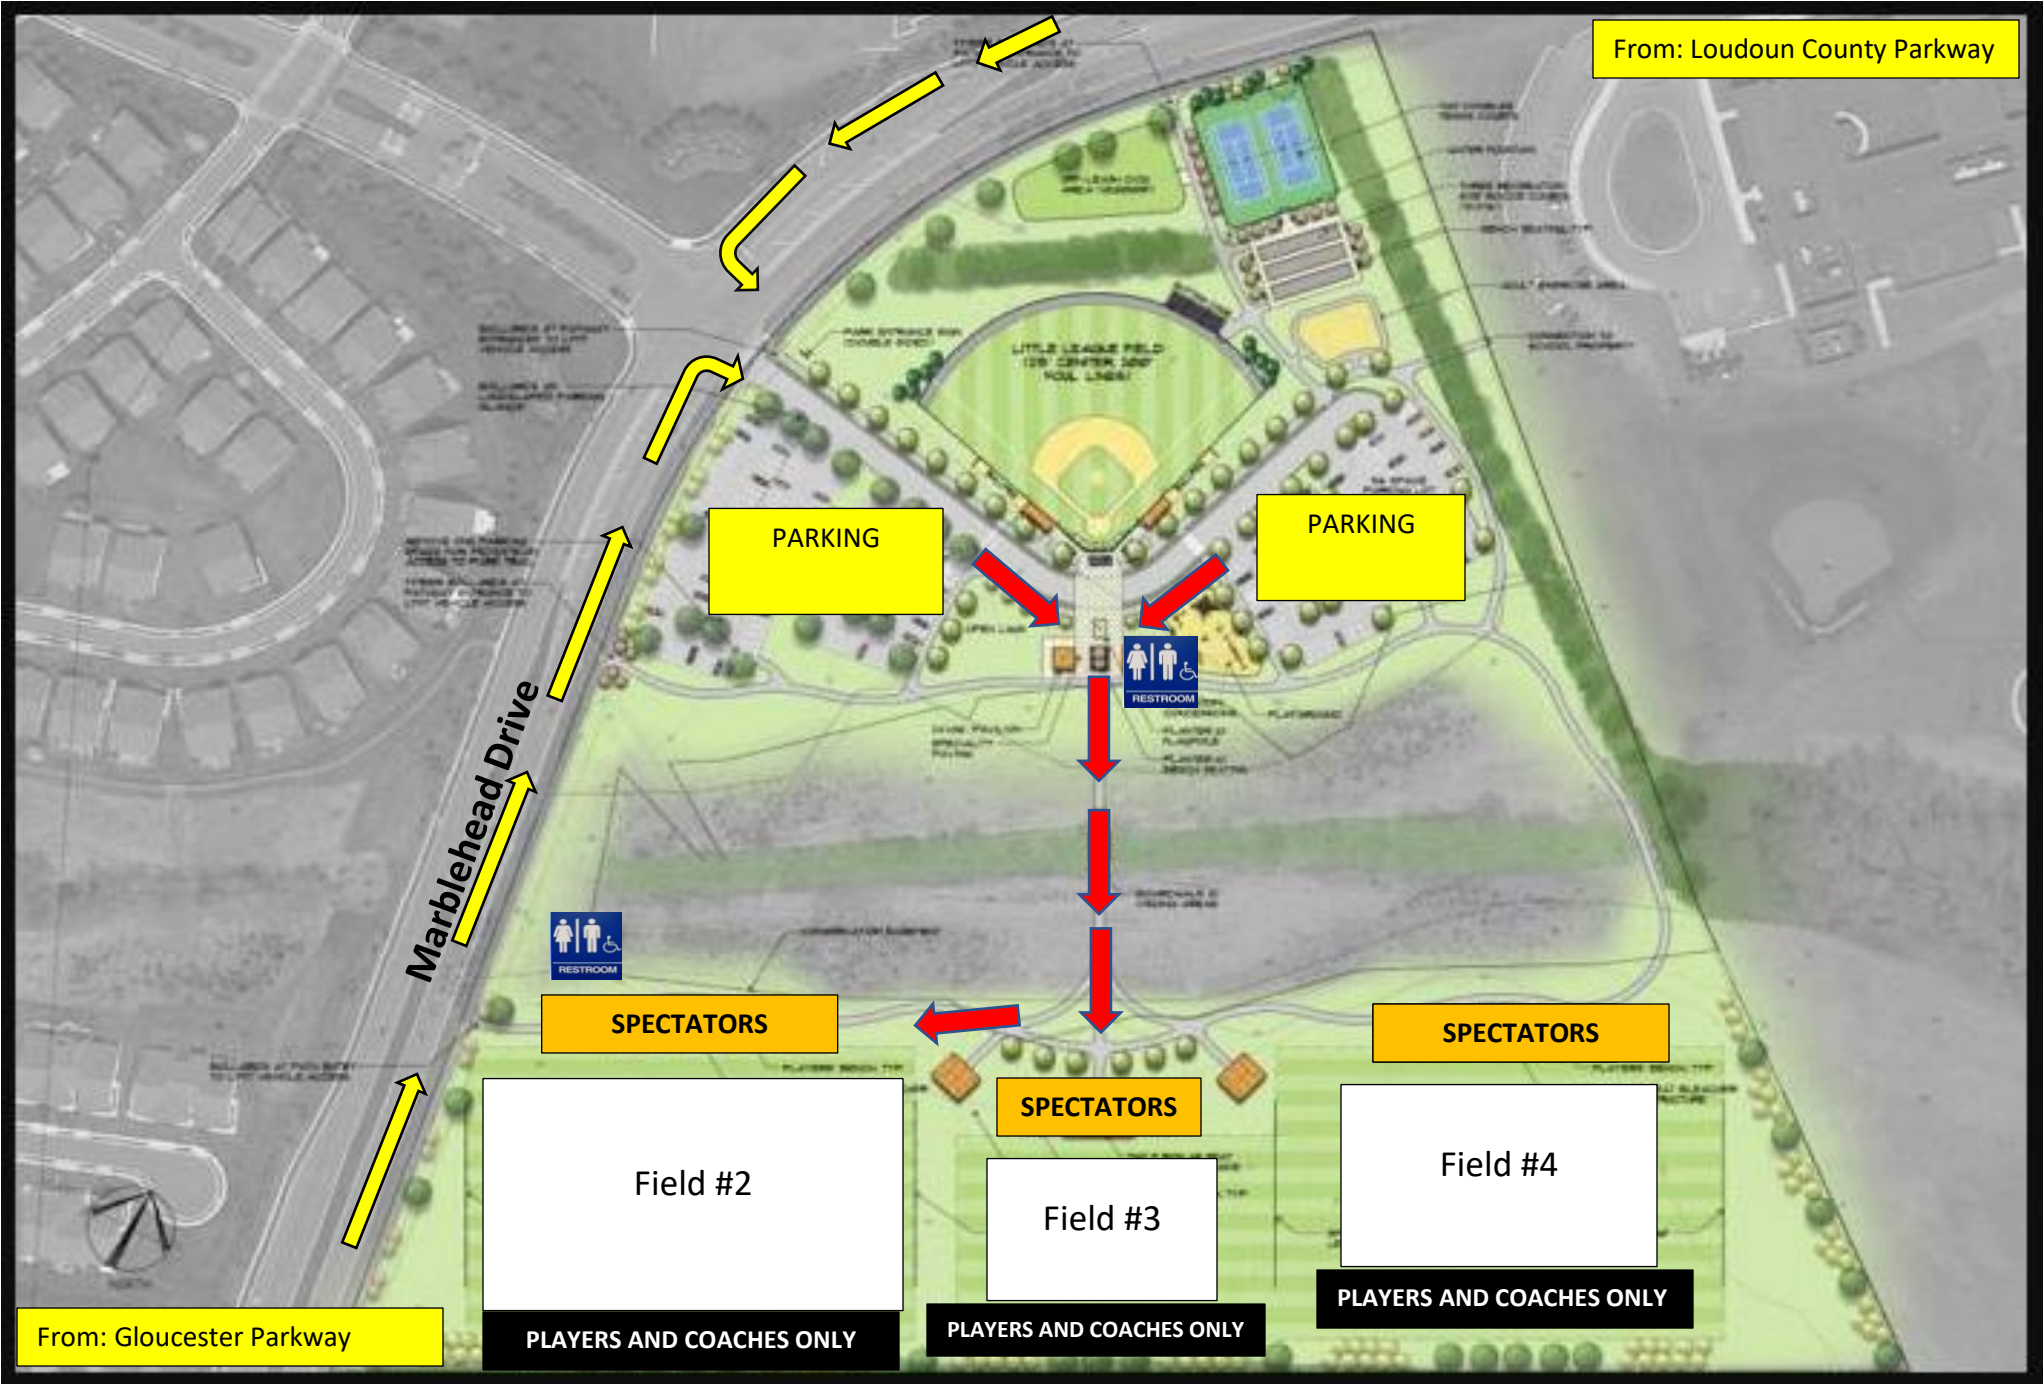

# Potomac Green Park

20750 Marblehead Drive  
Ashburn, Virginia

From: Loudoun County Parkway

PARKING

PARKING

Marblehead Drive

RESTROOM

RESTROOM

SPECTATORS

SPECTATORS

Field #2

SPECTATORS

Field #3

Field #4

PLAYERS AND COACHES ONLY

PLAYERS AND COACHES ONLY

PLAYERS AND COACHES ONLY

From: Gloucester Parkway