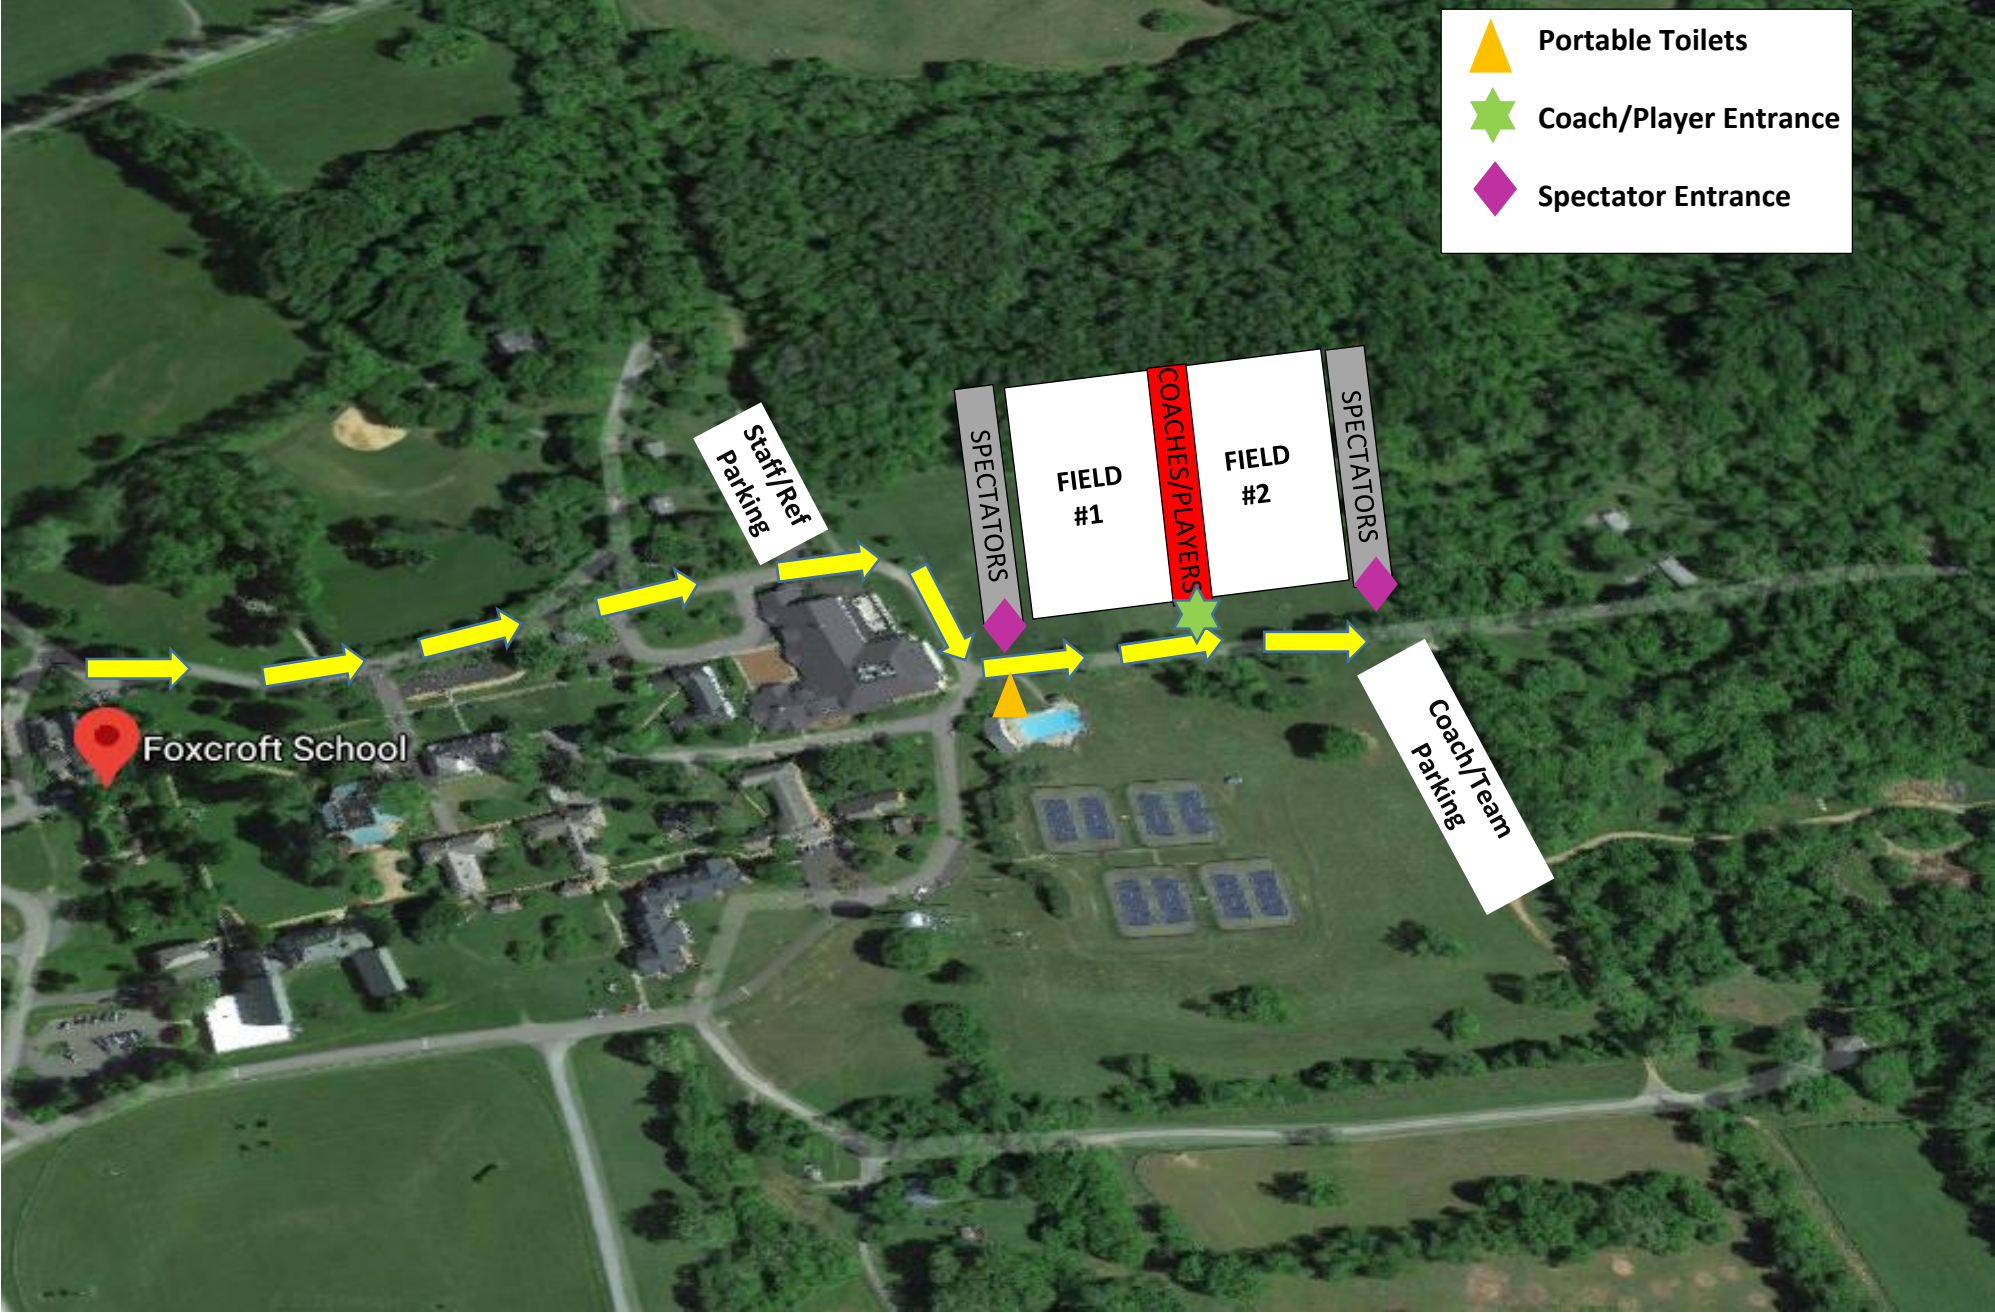

Foxcroft School

22407 Foxhound Lane
Middleburg, VA 20117

- ▲ Portable Toilets
- ★ Coach/Player Entrance
- ◆ Spectator Entrance

Staff/Ref
Parking

SPECTATORS

FIELD
#1

COACHES/
PLAYERS

FIELD
#2

SPECTATORS

Coach/Team
Parking

Foxcroft School