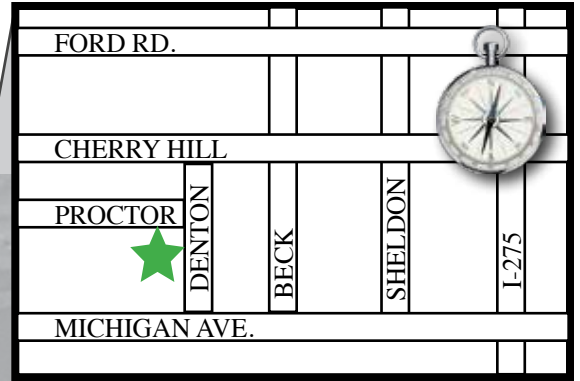

# Independence Park

**LEGEND**

-  4v4 (U7)
-  7v7 (U8-U9)
-  9v9 (U11/U12)
-  11v11 (U13+)
-  Field Rested

Independence Park is located off Denton Rd • South of Cherry Hill.  
 GPS/Mapquest: 1898 Denton Road • Canton, MI 48188  
 42°17'33.75 N - 83°31'32.48 W