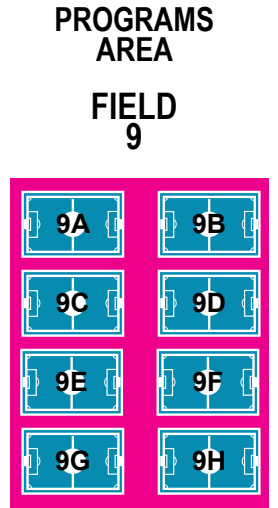

# Independence Park

**LEGEND**

-  4v4 (U7)
-  7v7 (U8-U9)
-  9v9 (U11/U12)
-  11v11 (U13+)
-  Field Rested

Independence Park is located off Denton Rd • South of Cherry Hill.  
 GPS/Mapquest: 1898 Denton Road • Canton, MI 48188  
 42°17'33.75 N - 83°31'32.48 W