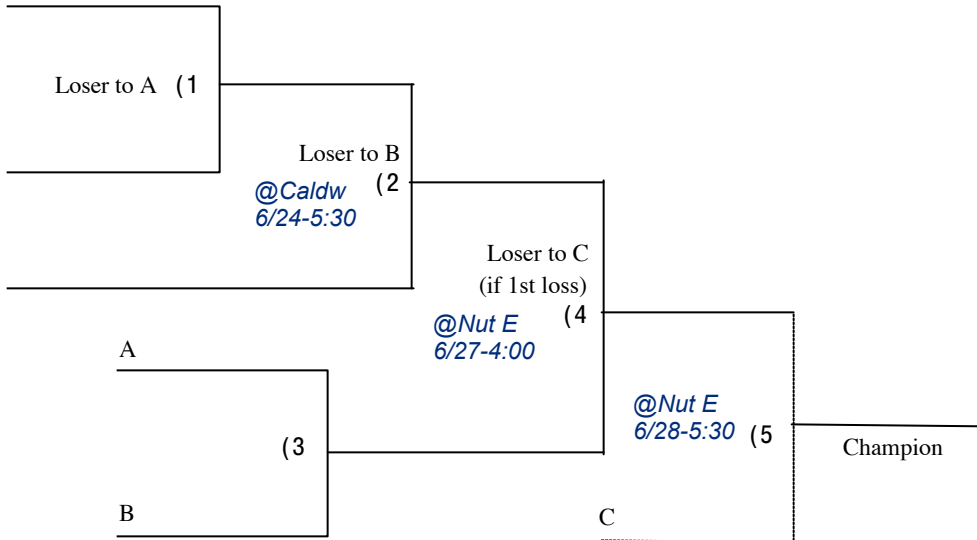

District 8 Tournament

50/70 - 3 Teams - Caldwell, Nutley A, Nutley E - Double E

Three Teams

Division: _____

Site(s): _____

Update phone: _____

Next level: _____

@Nut E
6/22-5:30

@Nut A
6/26-3:00

 Little League Web Site: www.littleleague.org