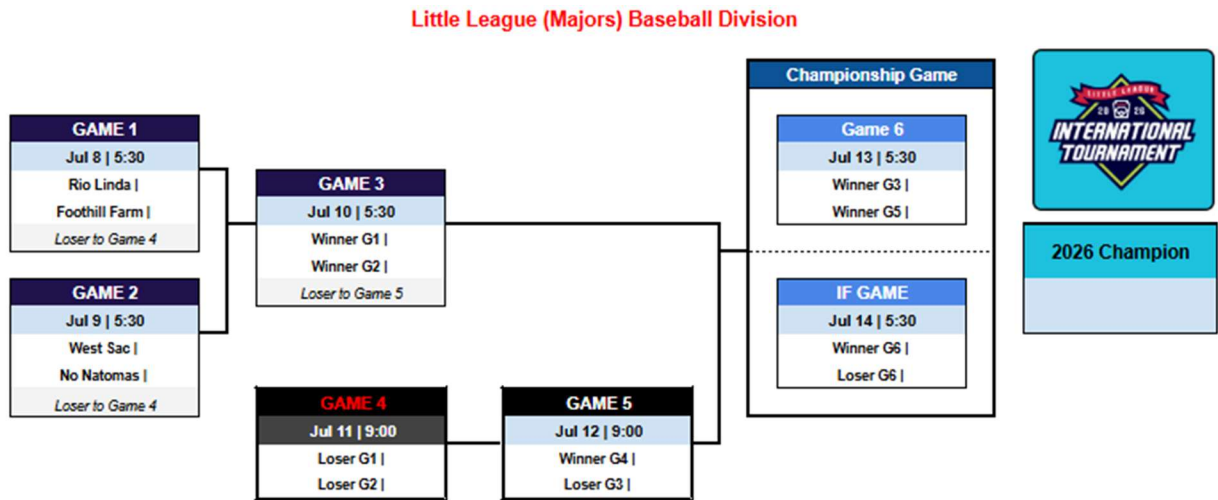

□ District 6: Little League Baseball Division All-Stars (Majors)

□ District 6: Intermediate Baseball All-Stars (50/70)