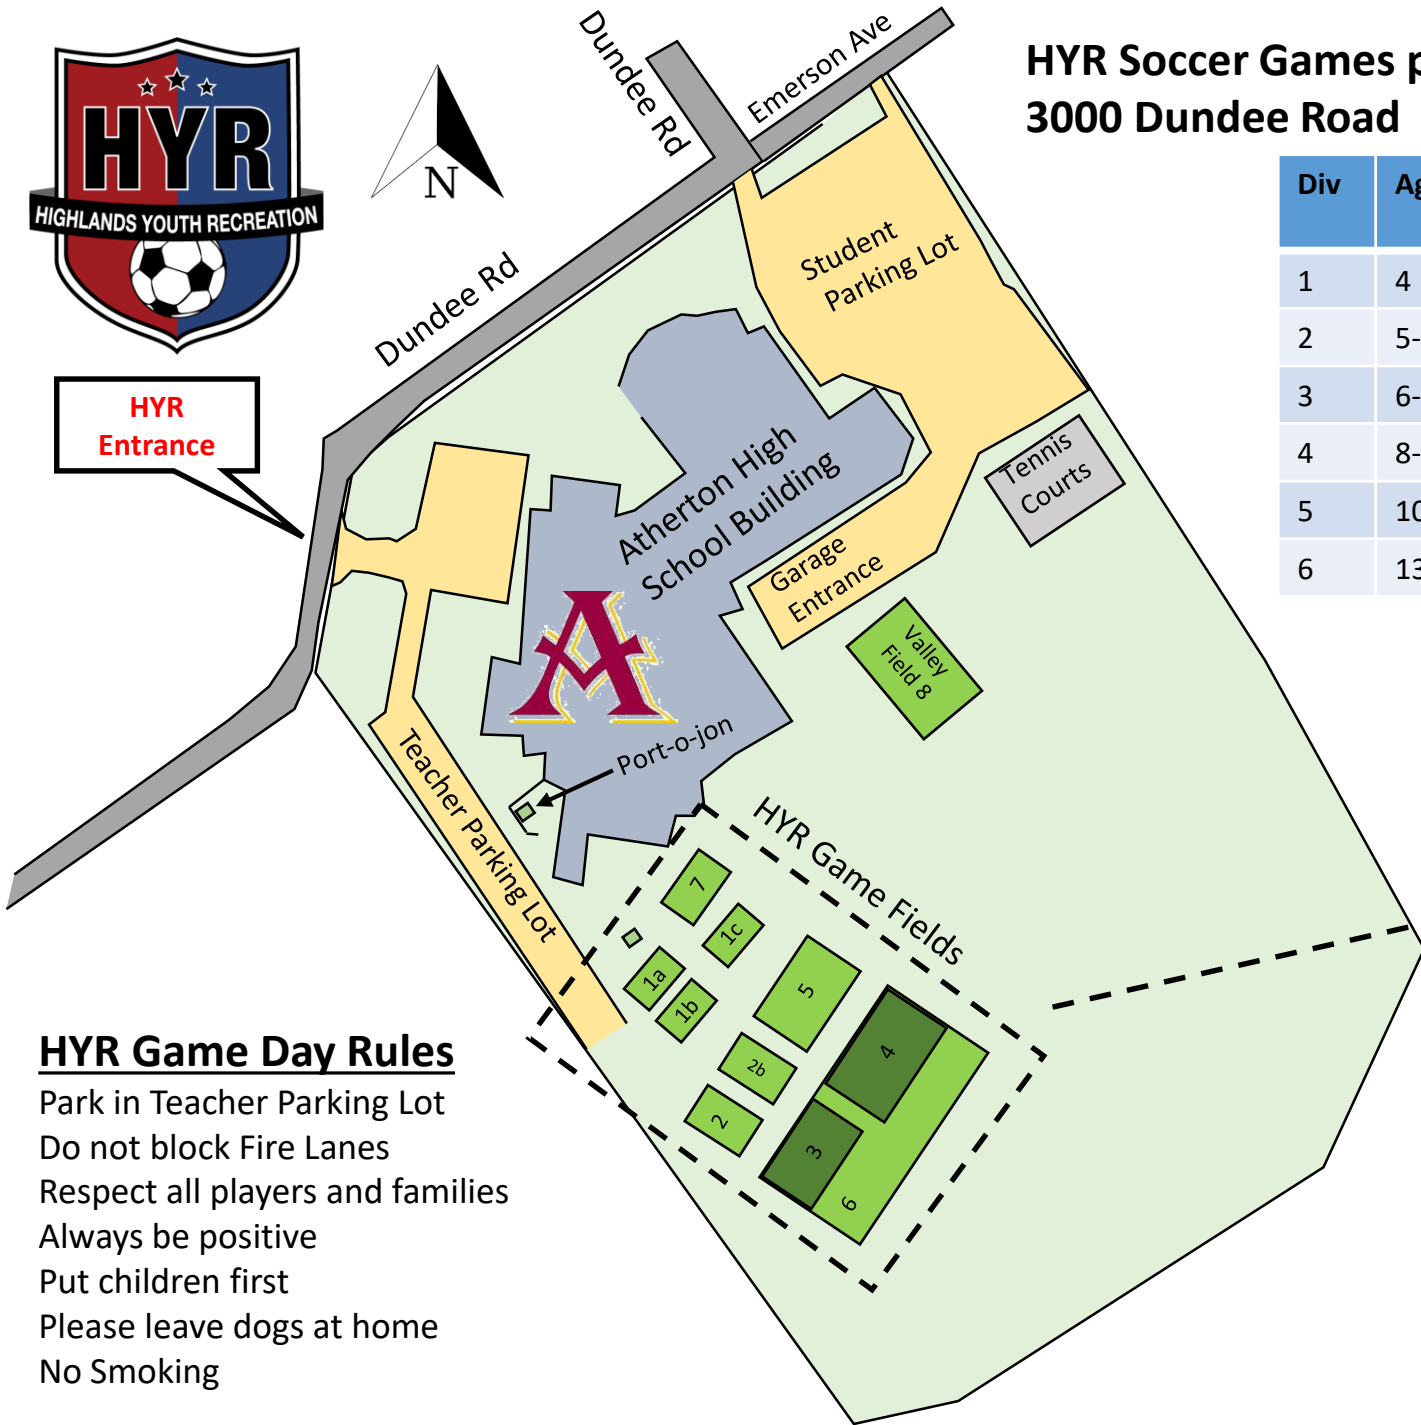

**HYR  
Entrance**

## HYR Soccer Games played at Atherton High School 3000 Dundee Road

Div	Age	Roster Size	Players on Field	Ball Size	Game Length	Field Size
1	4	30	10 each - 3 fields	3	50 minutes	80' x 40'
2	5-6	10	5 – no goalie	3	10 min quarters	100' x 50'
3	6-7	10	6 including goalie	3	12 min quarters	125' x 65'
4	8-9	13	7 including goalie	4	15 min quarters	175' x 85'
5	10-12	15	9 including goalie	5	30 min halves	200' x 100'
6	13-17	40	11 including goalie	5	40 min halves	300' x 150'

### HYR Game Day Rules

- Park in Teacher Parking Lot
- Do not block Fire Lanes
- Respect all players and families
- Always be positive
- Put children first
- Please leave dogs at home
- No Smoking