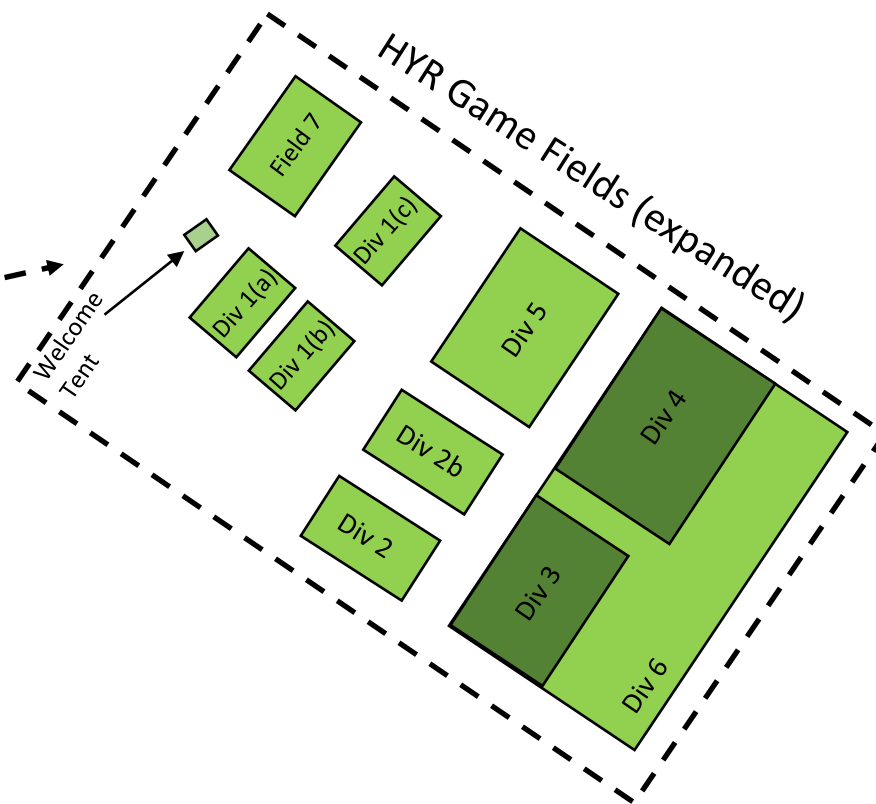

**HYR  
Entrance**

## HYR Soccer Games played at Atherton High School 3000 Dundee Road

Div	Age	Roster Size	Players on Field	Ball Size	Game Length	Field Size
1	4	30	10 each - 3 fields	3	50 minutes	80' x 40'
2	5-6	10	5 – no goalie	3	10 min quarters	100' x 50'
3	6-7	10	6 including goalie	3	12 min quarters	125' x 65'
4	8-9	13	7 including goalie	4	15 min quarters	175' x 85'
5	10-12	15	9 including goalie	5	30 min halves	200' x 100'
6	13-17	40	11 including goalie	5	40 min halves	300' x 150'

### HYR Game Day Rules

- Park in Teacher Parking Lot
- Do not block Fire Lanes
- Respect all players and families
- Always be positive
- Put children first
- Please leave dogs at home
- No Smoking