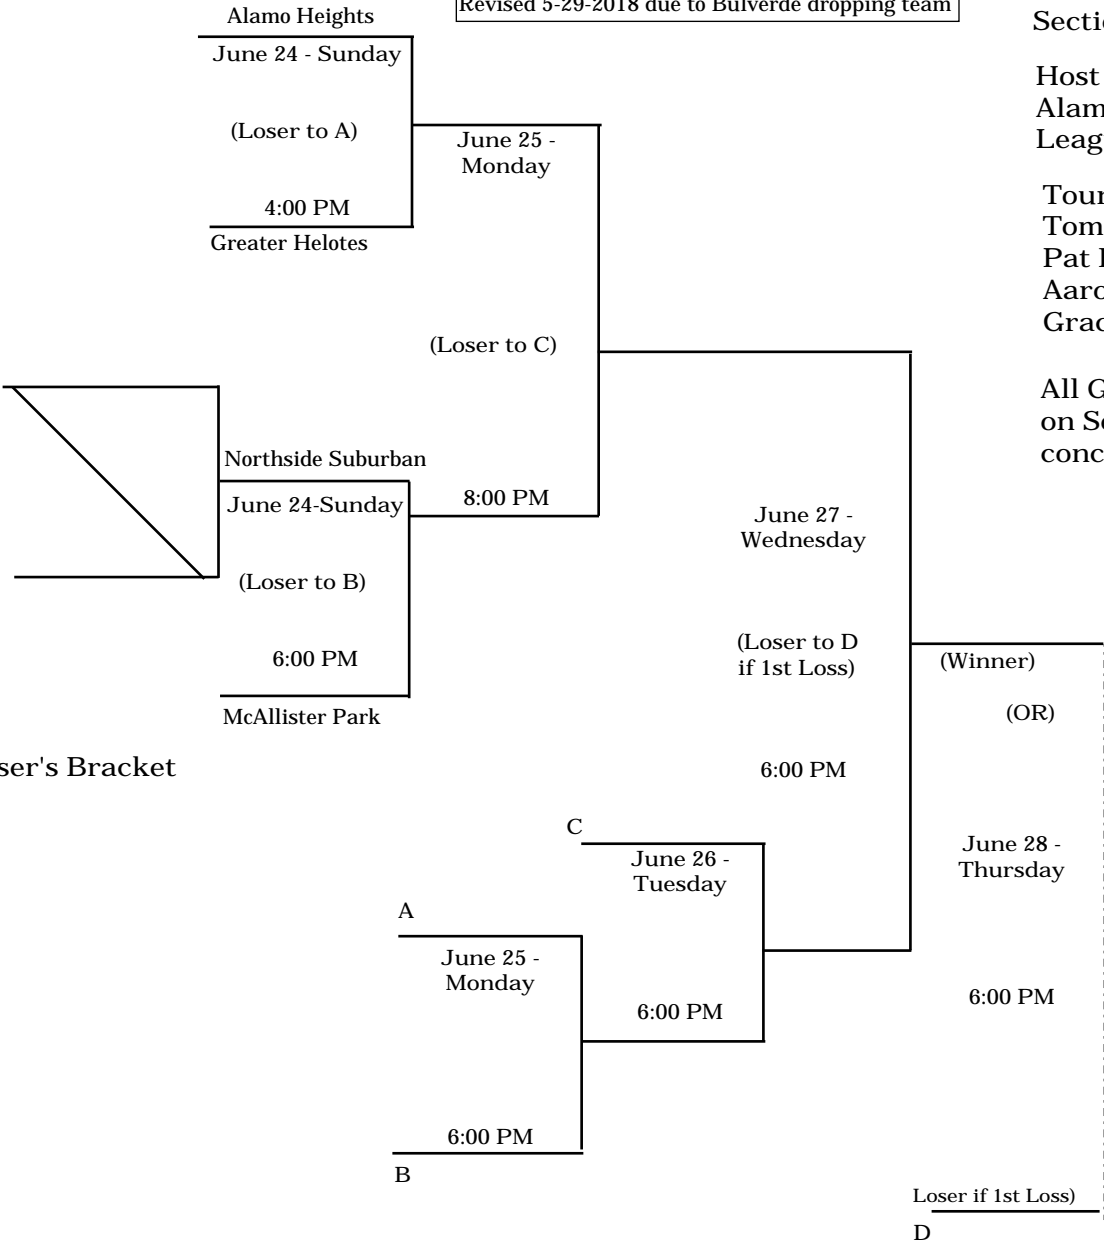

DISTRICT 19 LITTLE LEAGUE

8-10 Yr Old Softball Tournament

Alamo Heights Little League

San Antonio, Texas

2018

Winner's Bracket

Revised 5-24-2018 due to NWLL dropping team
Revised 5-29-2018 due to Bulverde dropping team

Region: Southwestern
Division: Texas-West
Section: 3

Host League:
Alamo Heights Little League

Tournament Directors:
Tom Lieck
Pat Franks
Aaron Garcia
Gracie Garcia

All Games will be played on Softball Field behind concession.

District Winner:

Loser's Bracket

NOTE:
All teams should arrive no later than 30 minutes prior to game times and must check in with the Tournament Director to present lineup sheets and introduce their announcer or scorekeeper for each game.
Home Team will occupy 1st base dugout. Visitor Team 3rd base dugout.
The District Administrator reserves the right to reschedule any games necessary to complete the tournament in the time frame allowed. This may include moving the tournament sites if necessary.