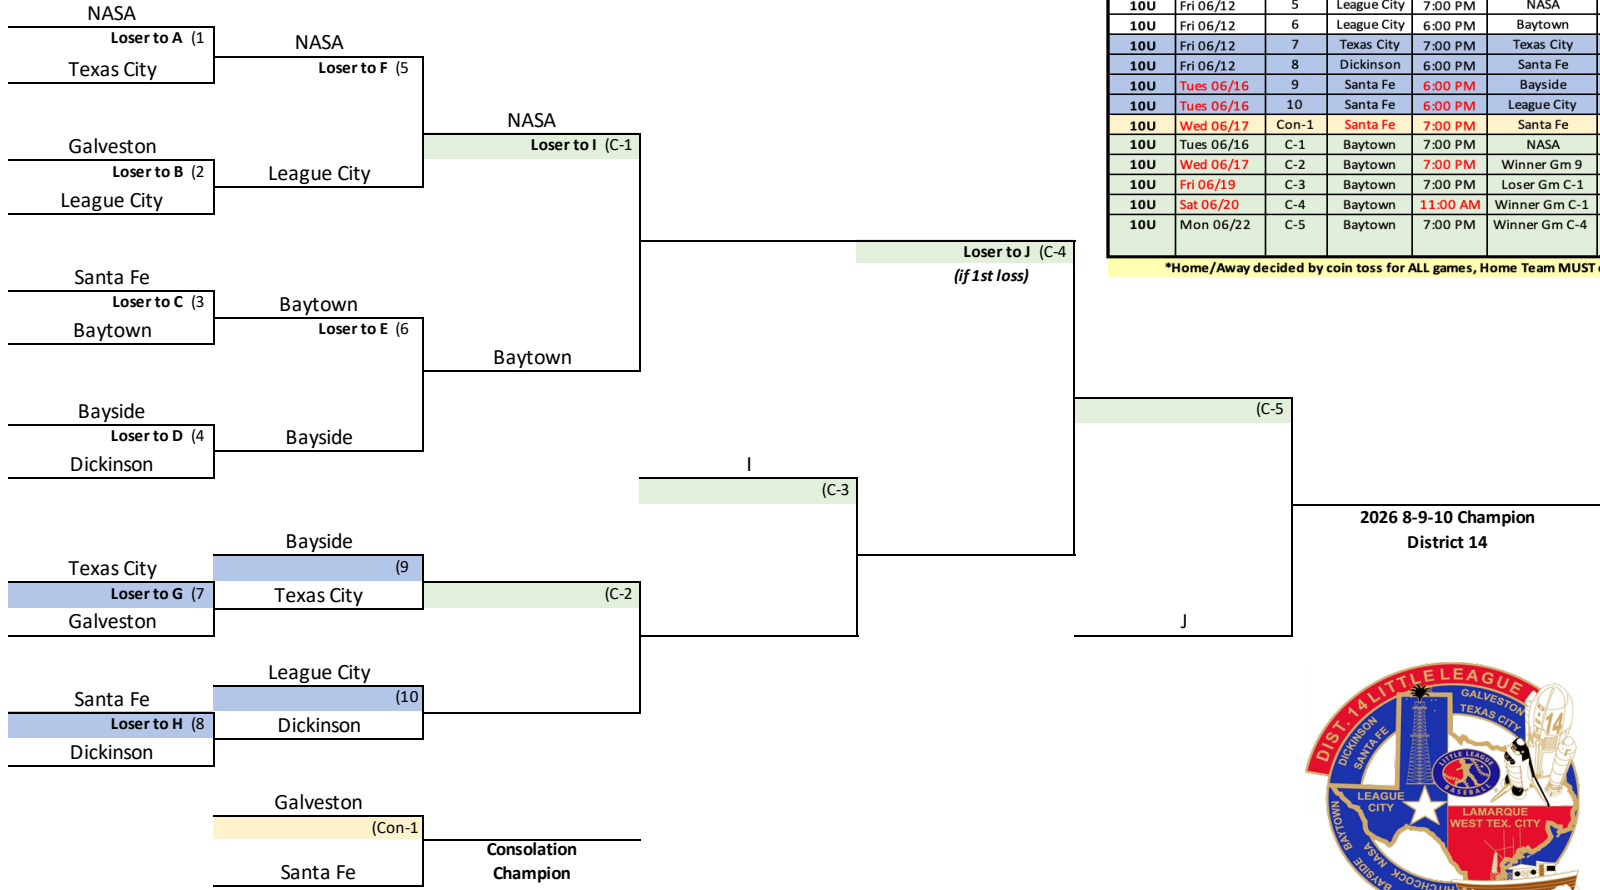

2026 District 14 8-9-10 All-Star Tournament

Division	Date	Game Number	Host Site	Game Time	Team 1	Team 2	Field
10U	Thurs 06/11	1	NASA	7:00 PM	NASA	Texas City	Field locations determined by Local League Official
10U	Thurs 06/11	2	Galveston	7:00 PM	Galveston	League City	
10U	Thurs 06/11	3	NASA	6:00 PM	Santa Fe	Baytown	
10U	Thurs 06/11	4	Bayside	7:00 PM	Bayside	Dickinson	
10U	Fri 06/12	5	League City	7:00 PM	NASA	League City	
10U	Fri 06/12	6	League City	6:00 PM	Baytown	Bayside	
10U	Fri 06/12	7	Texas City	7:00 PM	Texas City	Galveston	
10U	Fri 06/12	8	Dickinson	6:00 PM	Santa Fe	Dickinson	
10U	Tues 06/16	9	Santa Fe	6:00 PM	Bayside	Texas City	
10U	Tues 06/16	10	Santa Fe	6:00 PM	League City	Dickinson	
10U	Wed 06/17	Con-1	Santa Fe	7:00 PM	Santa Fe	Galveston	
10U	Tues 06/16	C-1	Baytown	7:00 PM	NASA	Baytown	
10U	Wed 06/17	C-2	Baytown	7:00 PM	Winner Gm 9	Winner Gm 10	
10U	Fri 06/19	C-3	Baytown	7:00 PM	Loser Gm C-1	Winner Gm C-2	
10U	Sat 06/20	C-4	Baytown	11:00 AM	Winner Gm C-1	Winner Gm C-3	
10U	Mon 06/22	C-5	Baytown	7:00 PM	Winner Gm C-4	Loser Gm C-4 (if 1st Loss)