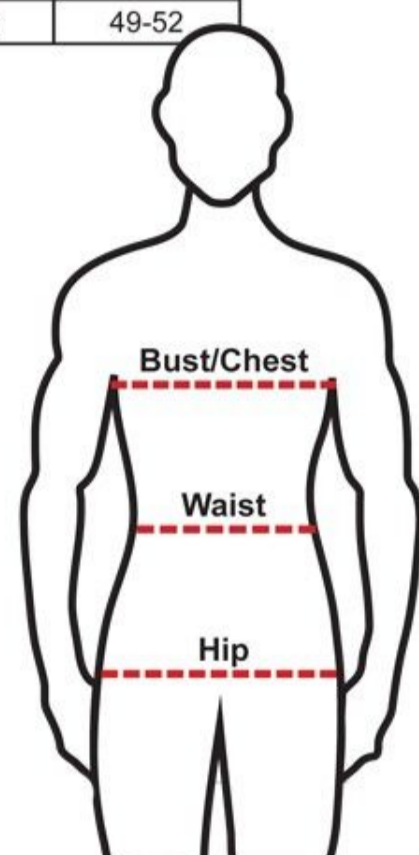

*Limited styles only.

Youth Styles							
	XXS*	XS	S	M	L	XL	2XL*
Chest	22-24	24-26	26-28	28-30	30-32	32-34	34-36
Waist	19-21	21-23	23-25	25-27	27-29	29-31	31-33

*Limited styles only.

Women's Styles							
	XS	S	M	L	XL	2XL	3XL
Bust	31-33	33-35	35-37	37-39.5	39.5-42	42-45	45-48
Waist	24-26	26-28	28-30	30-33	33-36	36-40	40-44
Hip	34-36	36-38	38-40	40-43	43-46	46-49	49-52

Girls' Styles					
	XS	S	M	L	XL
Bust	22-24	24-26.5	26.5-29	29-32	32-35
Waist	20-21.5	21.5-23	23-25	25-27	27-29
Hip	22-25	25-29	29-32	32-35	35-37

How to Measure:

Bust/Chest:

With arms relaxed at sides, measure around the body at the fullest part of the bust/chest, keeping the tape parallel to the floor.

Waist:

Measure around the body (not on top of clothing) at the natural waist level.

Hip:

With feet together, measure around the fullest part at hip level, keeping the tape parallel to the floor.

NOTE:

The measurements listed in the above charts are body measurements (in inches), not garment measurements. If your body measurement is on the borderline between two sizes, order the smaller size for tighter fit or the larger size for looser fit.

League Age 10 and Up

PRO TIPS | MIZUNO BASEBALL APPAREL SIZE CHARTS

MEN'S BASEBALL PANTS SIZE CHART

SIZE	INSEAM	WAIST
X-SMALL	27"	28" - 30"
SMALL	28"	30" - 32"
MEDIUM	29"	32" - 34"
LARGE	30"	34" - 36"
X-LARGE	31"	36" - 38"
XX-LARGE	32"	38" - 40"