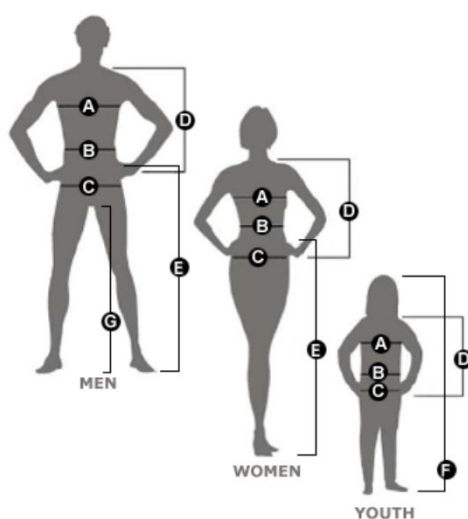

CHEST WIDTH

Measured across the chest one inch below armhole when laid flat.

SLEEVE FROM SHOULDER

Measured from high point of shoulder to finished hem at sleeve.

BODY LENGTH AT BACK

Measured from high point shoulder to finished hem at back.

League Age 7-9

SIZE CHART:

	XS	S	M	L	XL	XXL	XXXL	XXXXL
ADULT/MEN'S:								
CHEST	32	34-36	38-40	42-44	46-48	50-52	54-56	58-60
WAIST	26-27	28-29	30-32	34-36	38-40	42-44	46-48	50-52
WOMEN'S:								
CHEST	28-30	31-33	34-36	37-39	40-42	43-45	46-48	
WAIST	23-24	25-26	27-29	30-32	33-35	36-38	40-42	
BOY'S:								
SIZE	5	6-8	10-12	14-16	18-20	22-24		
CHEST	----	28-30	32-34	36-38	40-42	44-46		
WAIST	18	19-20	24-26	28-30	32-34	34-36		
GIRL'S:								
CHEST	23	24-26	27-29	30-32	33-35			
WAIST	20	21-23	24-26	27-29	30-32			

League Age 10 and Up

PROSPHERE SIZE CHART

HOW TO MEASURE YOUR PLAYERS

- A. Chest Size: The chest measurement is gained by measuring the fullest part around both sides of the chest.
- B. Waist Size: Measure once around the natural waist, about an inch below the belly button.
- C. Hip Size: This measure is taken at the widest point.
- D. Arm Length: Measure from the shoulder over the elbow, right down to the beginning of the thumb.
- E. Outseam: Measure from the waist over the hip down to the sole of the foot (without shoes.)
- F. Body Height
- G. Inseam: Measure from the crotch down to the sole of your foot (without shoes.)

Jerseys run large, particularly the YXL.

	YOUTH	YXS	YS	YM	YL	YXL
Actual Chest size (+/- 1")	22-24"	26-28"	30-32"	34-36"	38-40"	
Garment size	27"	31"	35"	39"	43"	

	MEN'S	AXS	AS	AM	AL	AXL	A2XL	A3XL	A4XL
Actual Chest size (+/- 1")	-	34-36"	38-40"	42-44"	46-48"	50-52"	54-56"	58-60"	
Garment size	-	37.5"	41.5"	45.5"	49.5"	53.5"	57.5"	61.5"	