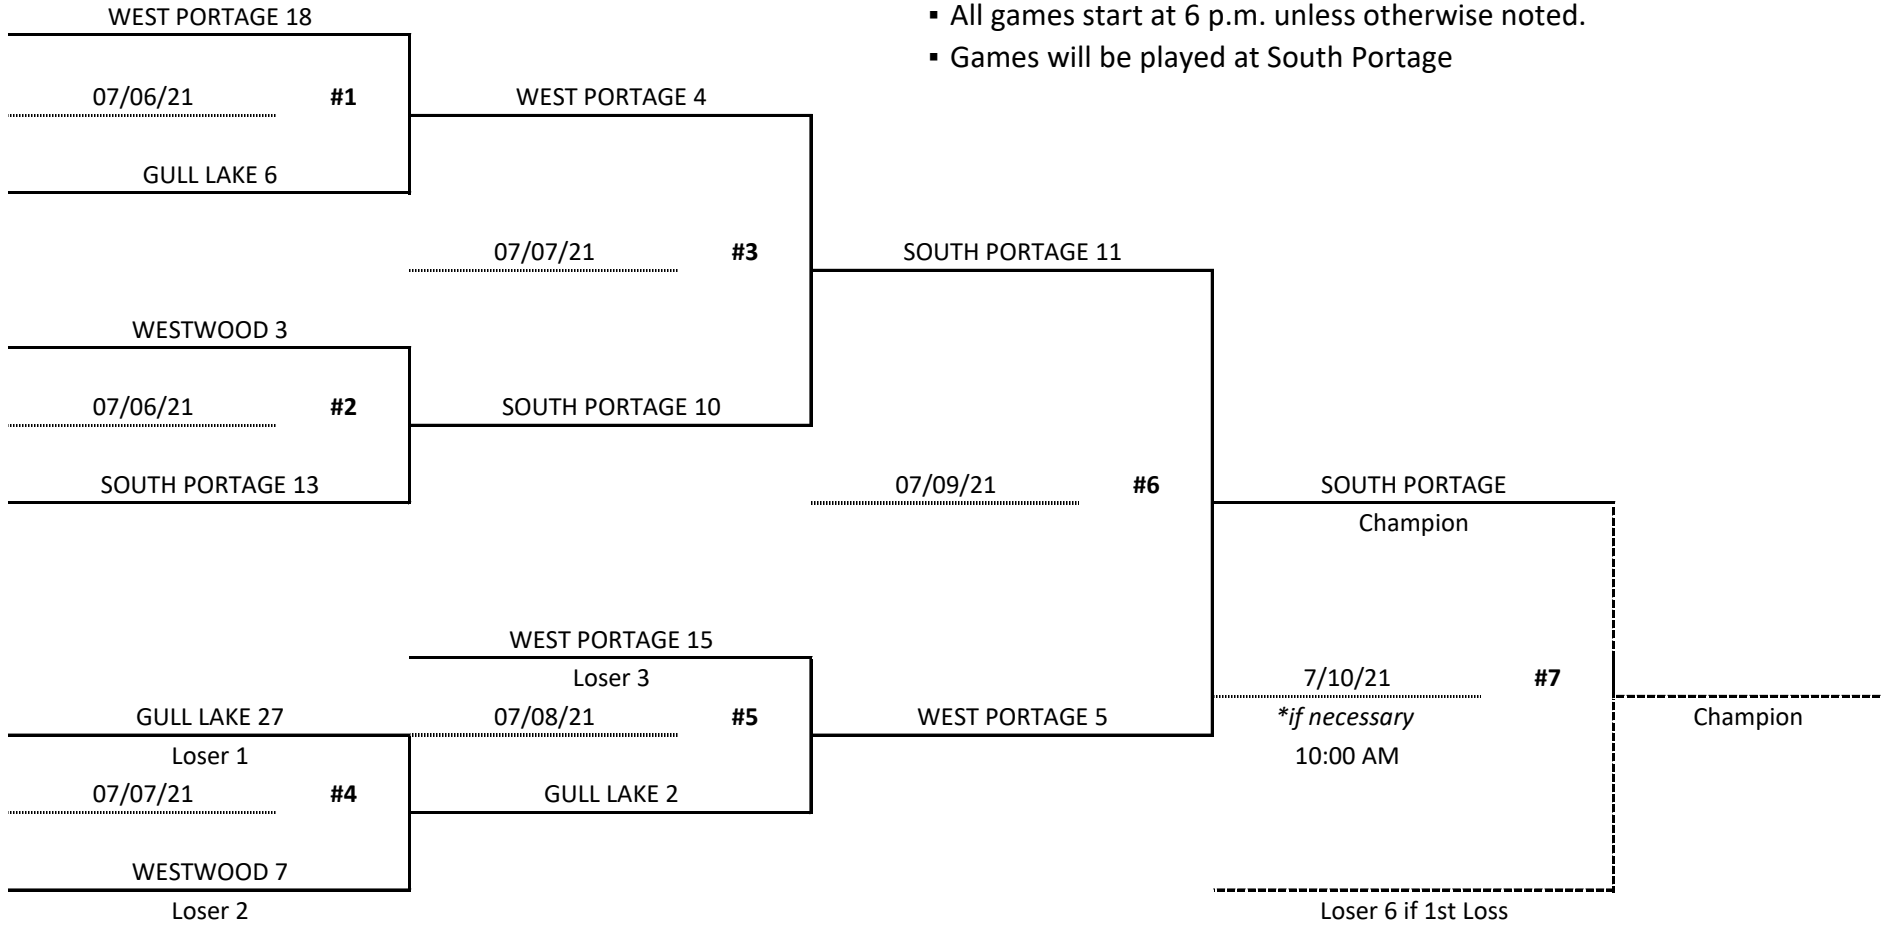

DIVISION 8-9-10 SB

- All games start at 6 p.m. unless otherwise noted.
- Games will be played at South Portage

07/09/21