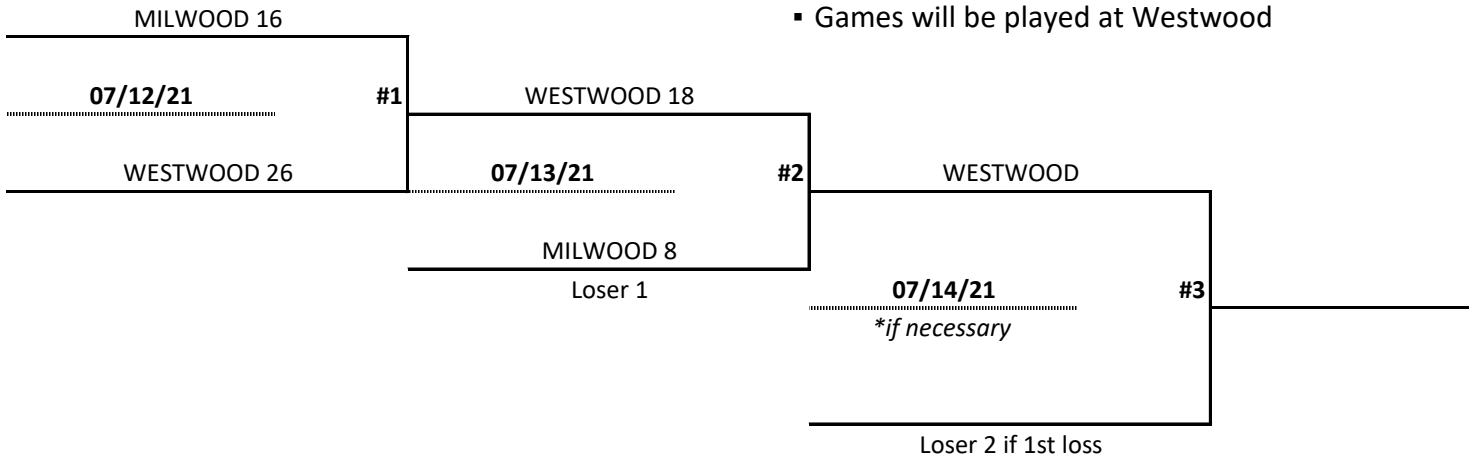

**DIVISION 13-14 SB**

- All games start at 6 p.m.
- Games will be played at Westwood

07/13/21