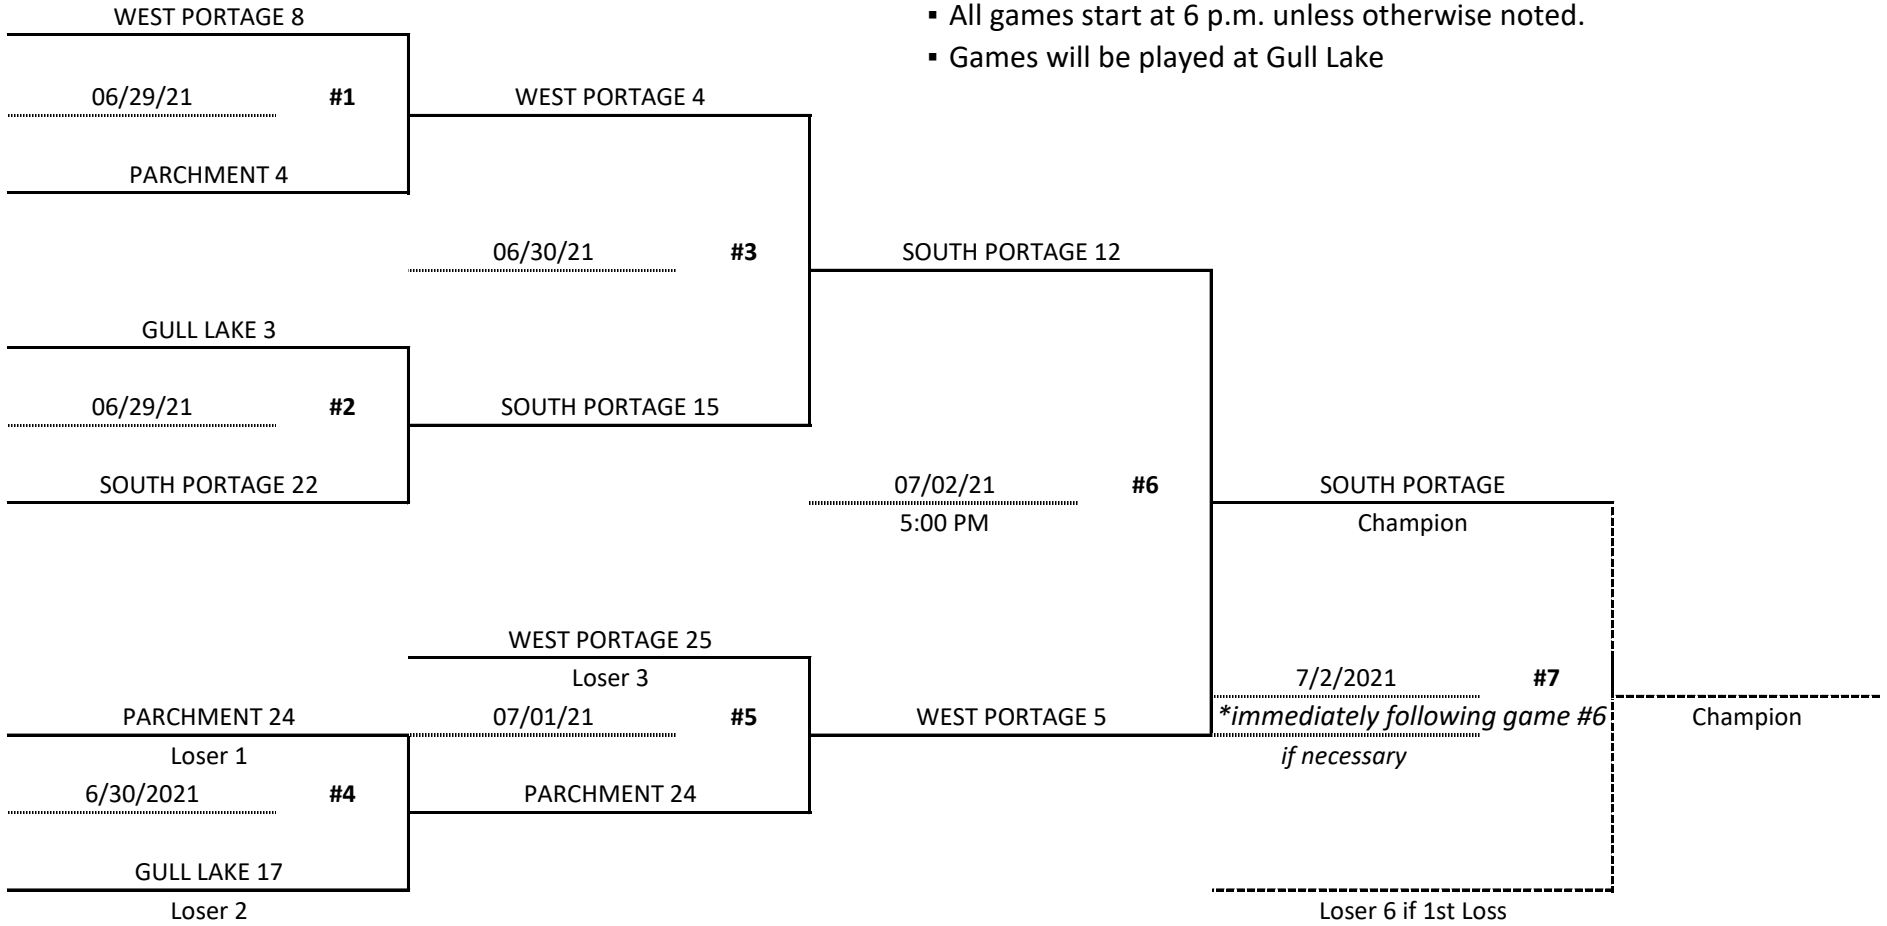

DIVISION 10-11-12 SOFTBALL

- All games start at 6 p.m. unless otherwise noted.
- Games will be played at Gull Lake

07/02/21