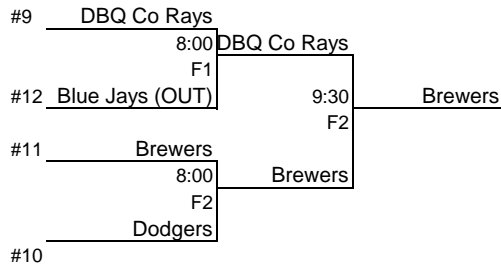

2021 Rising Stars Tournament - 14U Division Schedule

Saturday, June 5 Pool Play (Second team listed is home team)

Pool A	Record	Pool B	Record	F1	Score		F2	Score		F4	Score	
					Away	Home		Away	Home		Away	Home
1 Tigers	1-1	5 Hawks	1-1	8:30 10U			9:00 9 v 12	18	2	8:30 10U		
2 Blue Jays	OUT	6 Nationals	2-0	10:00 10U			10:30 11 v 9	1	2	10:00 10U		
3 Padres	2-0	7 Brewers	0-2	11:30 10U			12:00 12 v 10	1	1	11:30 10U		
4 DRBA	1-1	8 Angels	1-1	1:00 10U			1:30 10 v 11	9	3	1:00 10U		
				3:00 7 v 5	8	9	3:00 8 v 6	1	11	3:00 4 v 2	8	0
				4:30 5 v 8	2	4	4:30 1 v 4	16	1	4:30 2 v 3	0	8
				6:00 6 v 7	16	3	6:00 3 v 1	6	5			
Pool C		Record										
9 White Sox	2-0											
10 Reds	1-0-1											
11 Dodgers	0-2											
12 DBQ County Rays	0-1-1											

Sunday, June 6 Bracket

*ALL TEAMS WILL BE SEEDED 1-12 FOLLOWING PLAY ON SATURDAY. SEEDS WILL BE DETERMINED BY W/L, HEAD TO HEAD, RUNS ALLOWED, RUN DIFFERENTIAL

Consolation Bracket