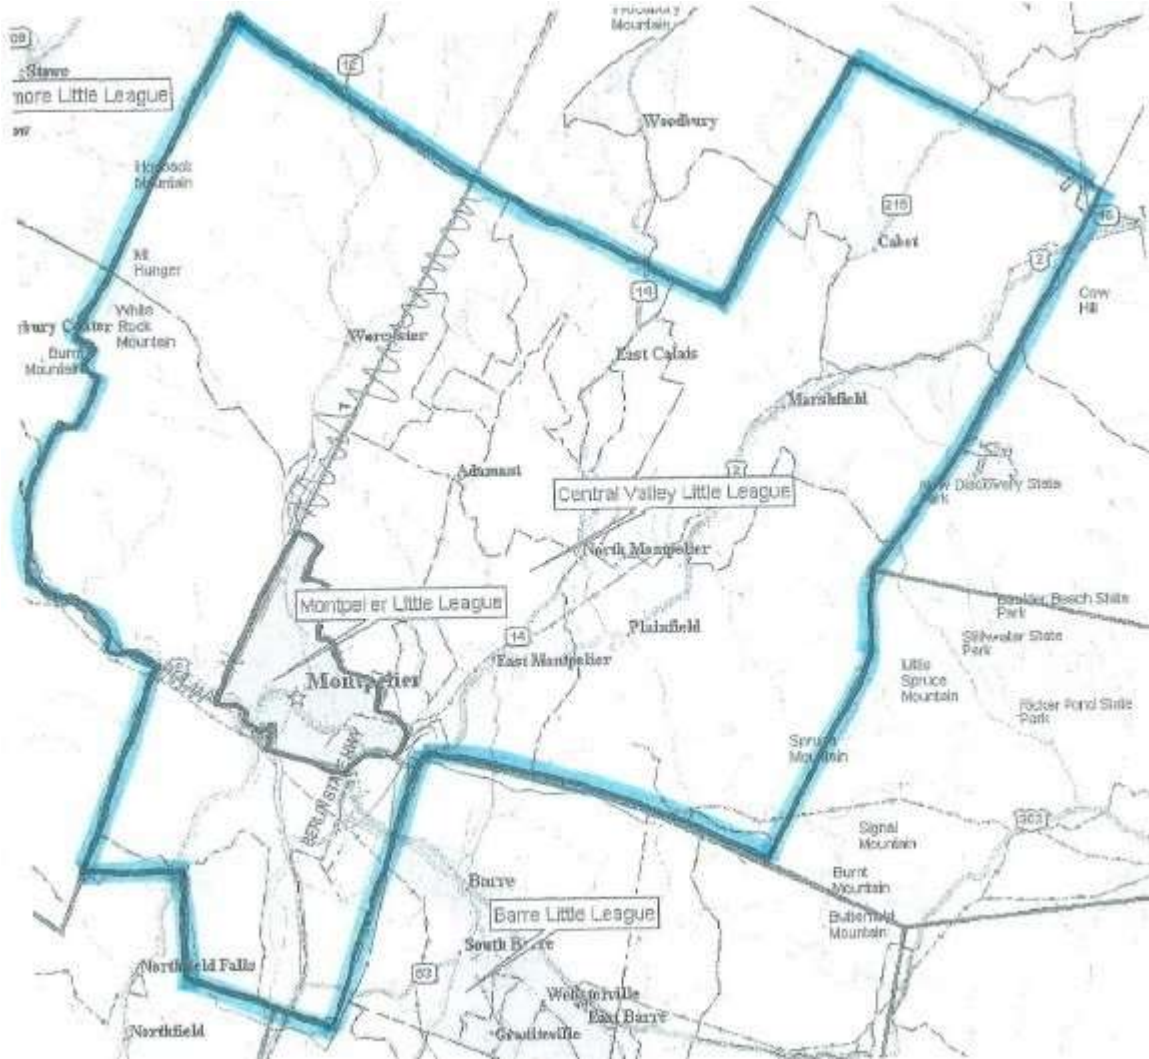

The boundaries of the Central Vermont Little League (“Local League”) include the following nine towns: Berlin, Cabot, Calais, East Montpelier, Middlesex, Marshfield, Plainfield, Worcester, and Montpelier (see boundary map). Players who meet the residency requirements of these towns can register in the Local League.