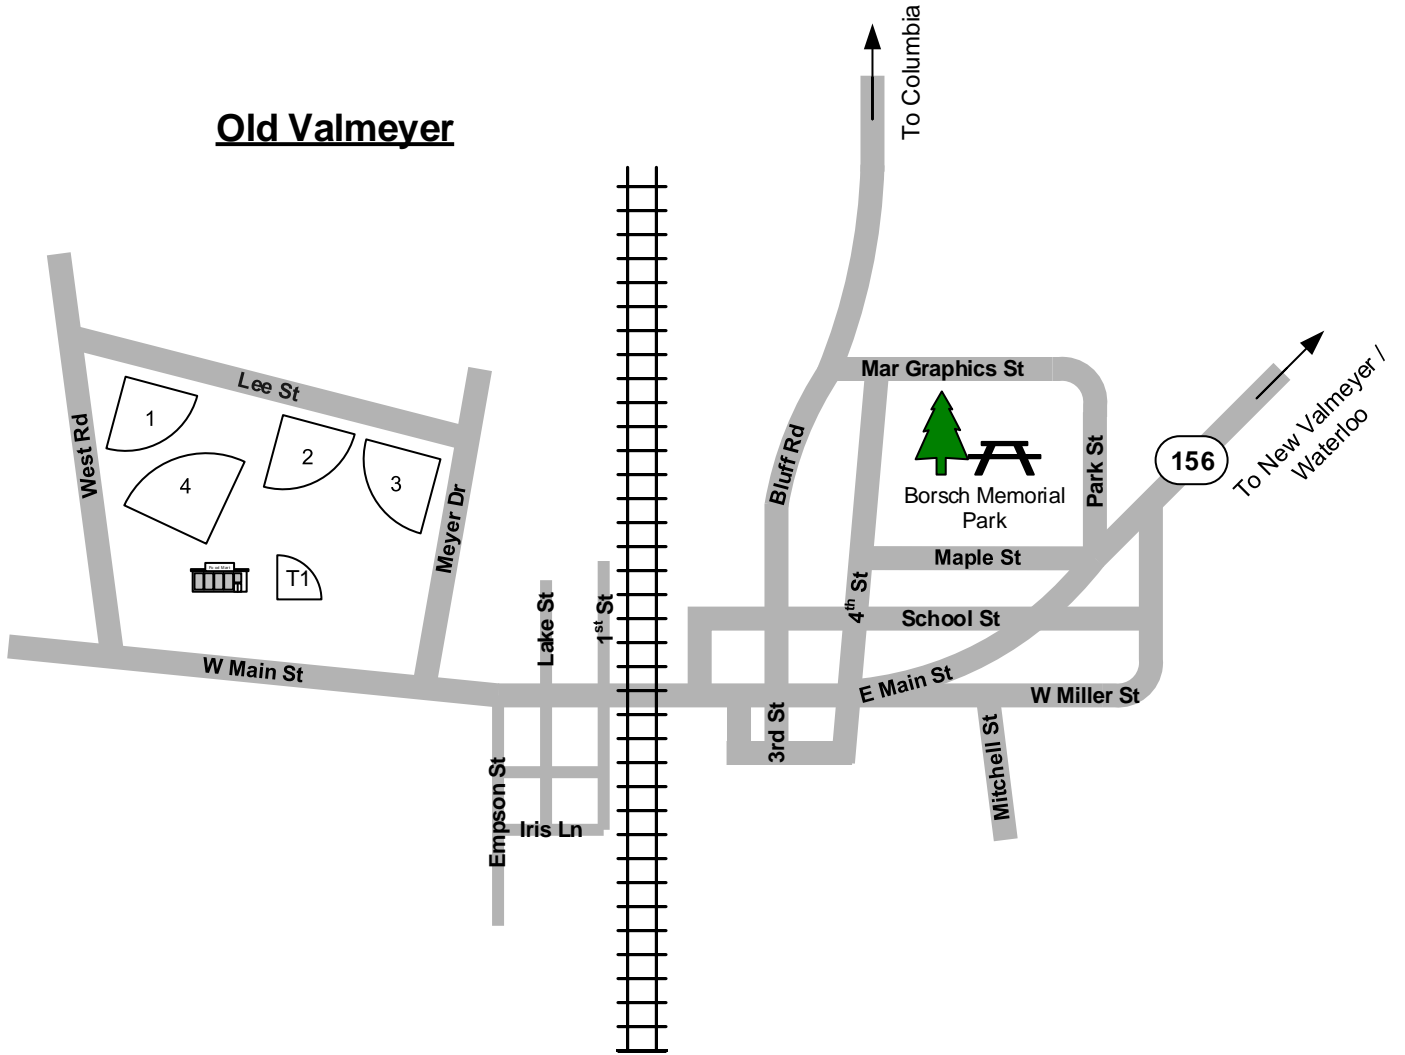

**Valmeyer
62295**

Old Valmeyer

General Directions:

- To Valmeyer:
- 159 South to Hecker
- 156 West to Waterloo
(see Waterloo inset)
- 156 West to New Valmeyer
- 156 to Old Valmeyer