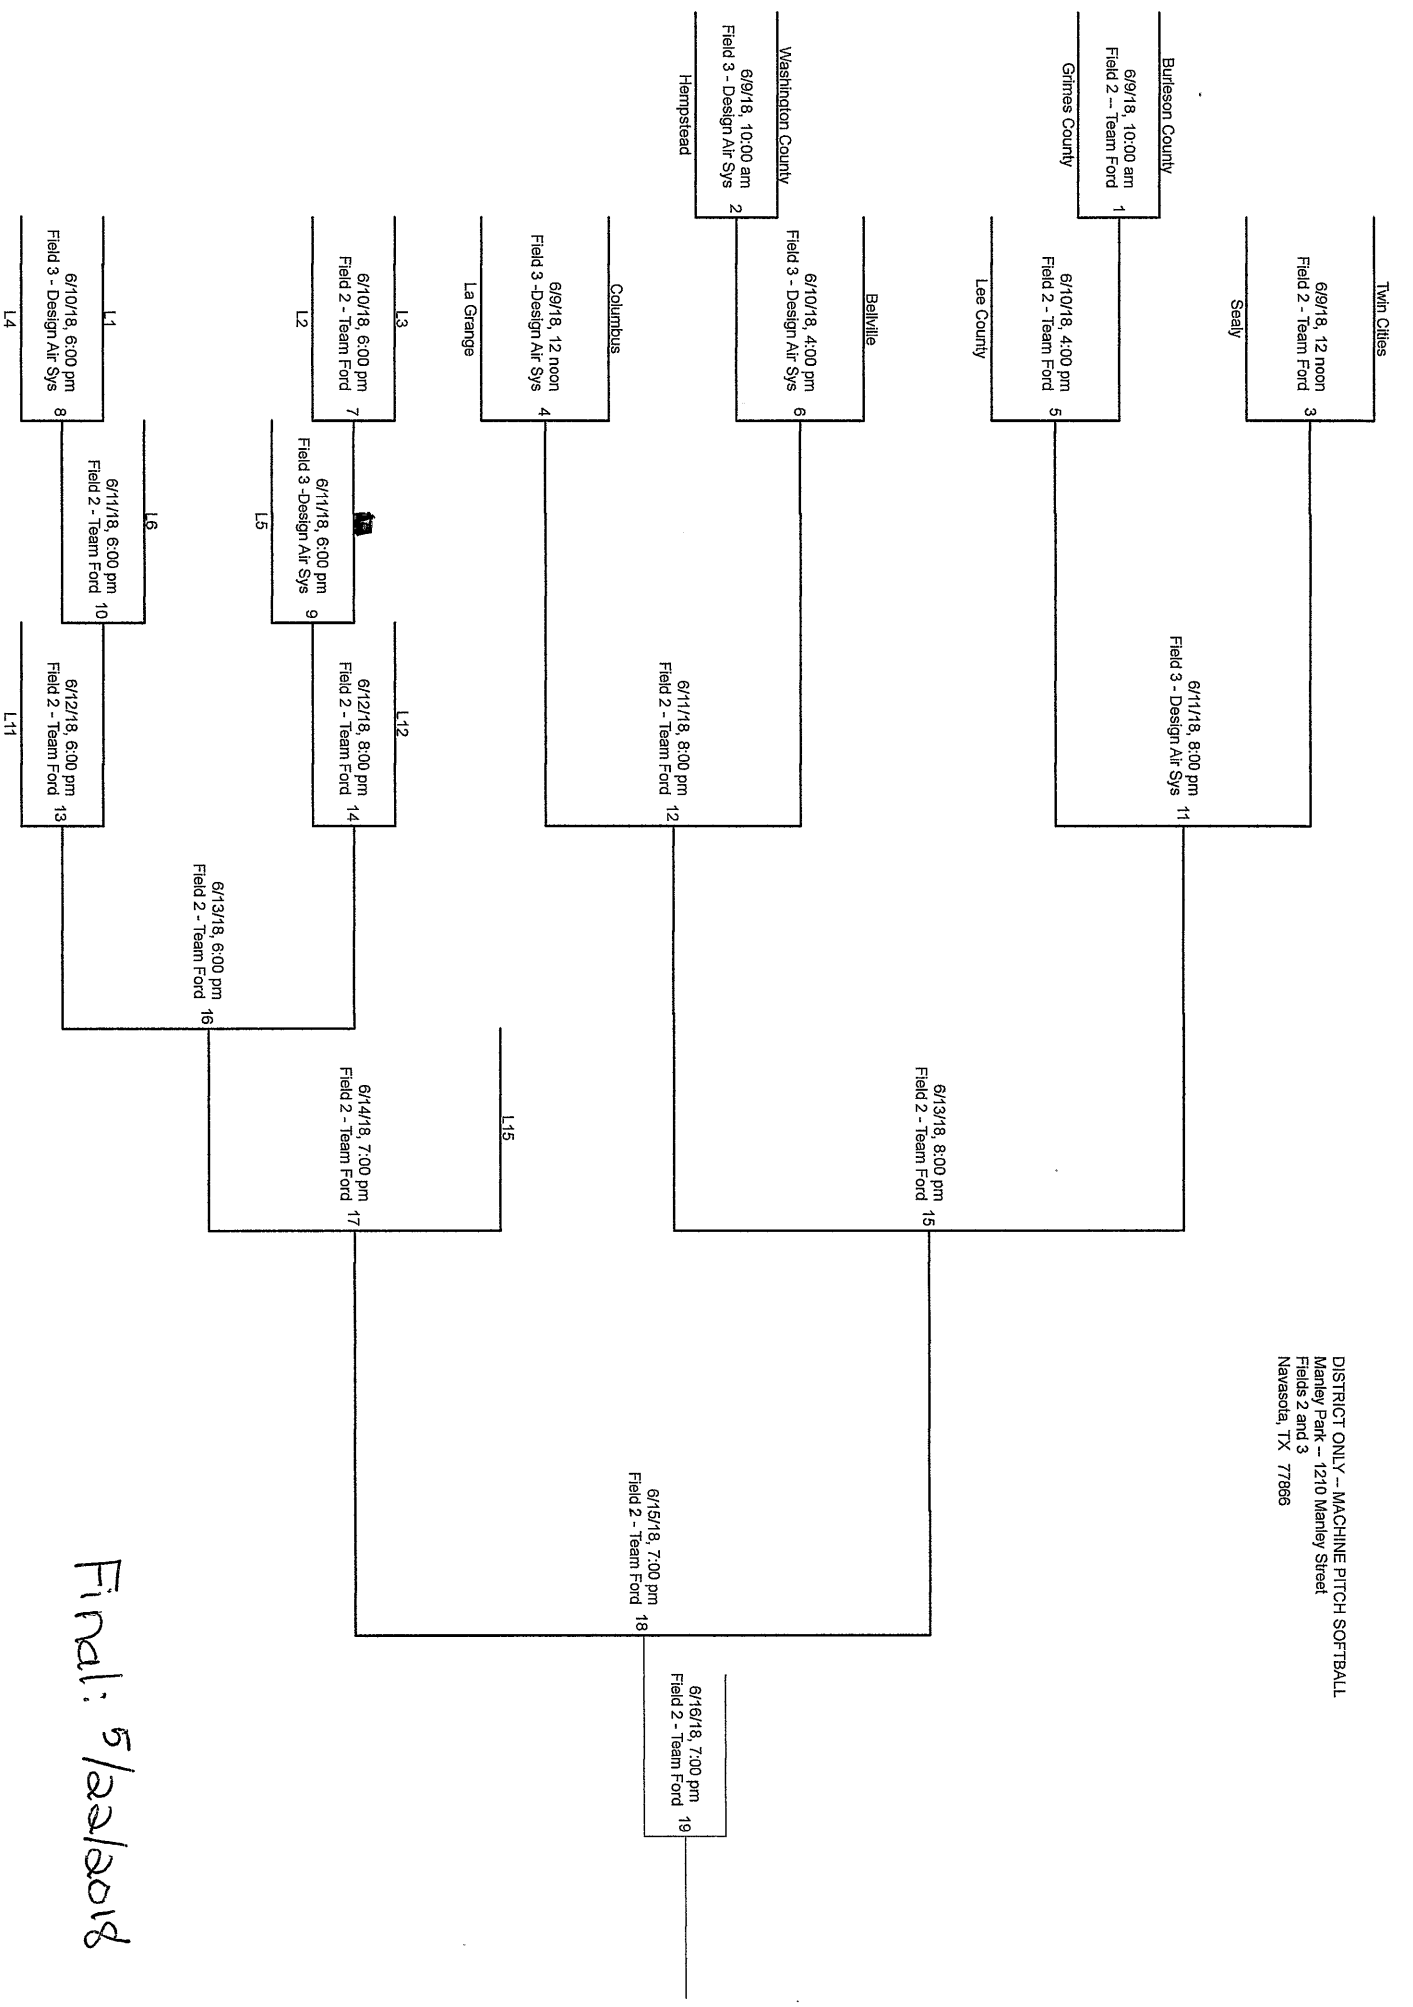

DISTRICT ONLY - MACHINE PITCH SOFTBALL
 Manley Park - 1210 Manley Street
 Fields 2 and 3
 Navasota, TX 77866

Final: 5/aa/2018