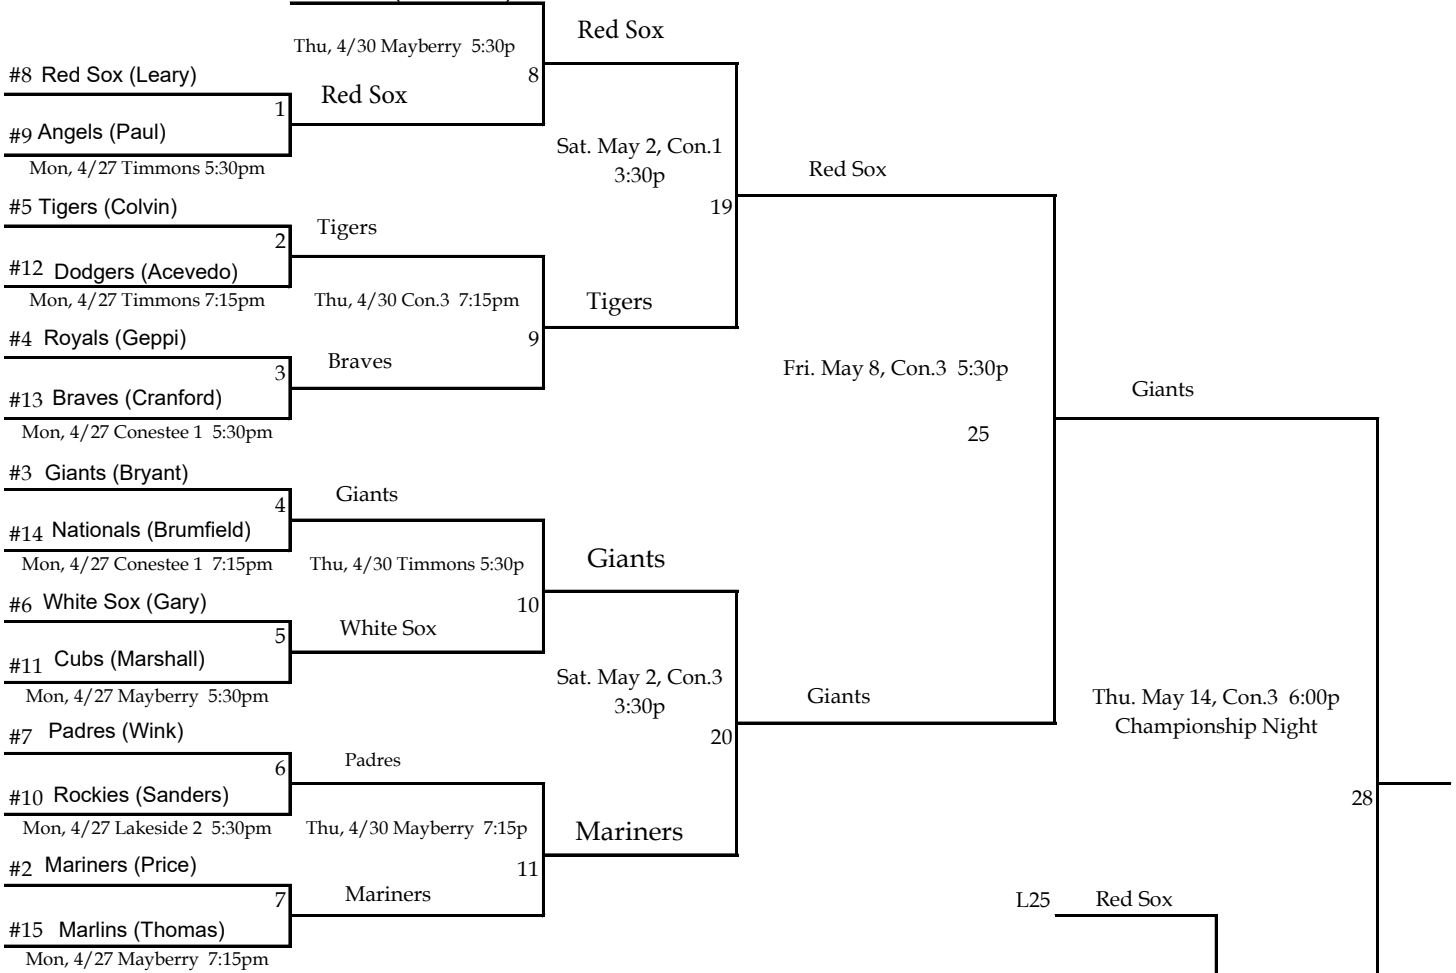

Winner's Bracket

# 2026 GLL Minors Tournament

The higher seed is always home team except for the Championship game, when the undefeated team coming out of the winners' bracket will be home team.

#1 Drive (Winesett)

Loser's Bracket