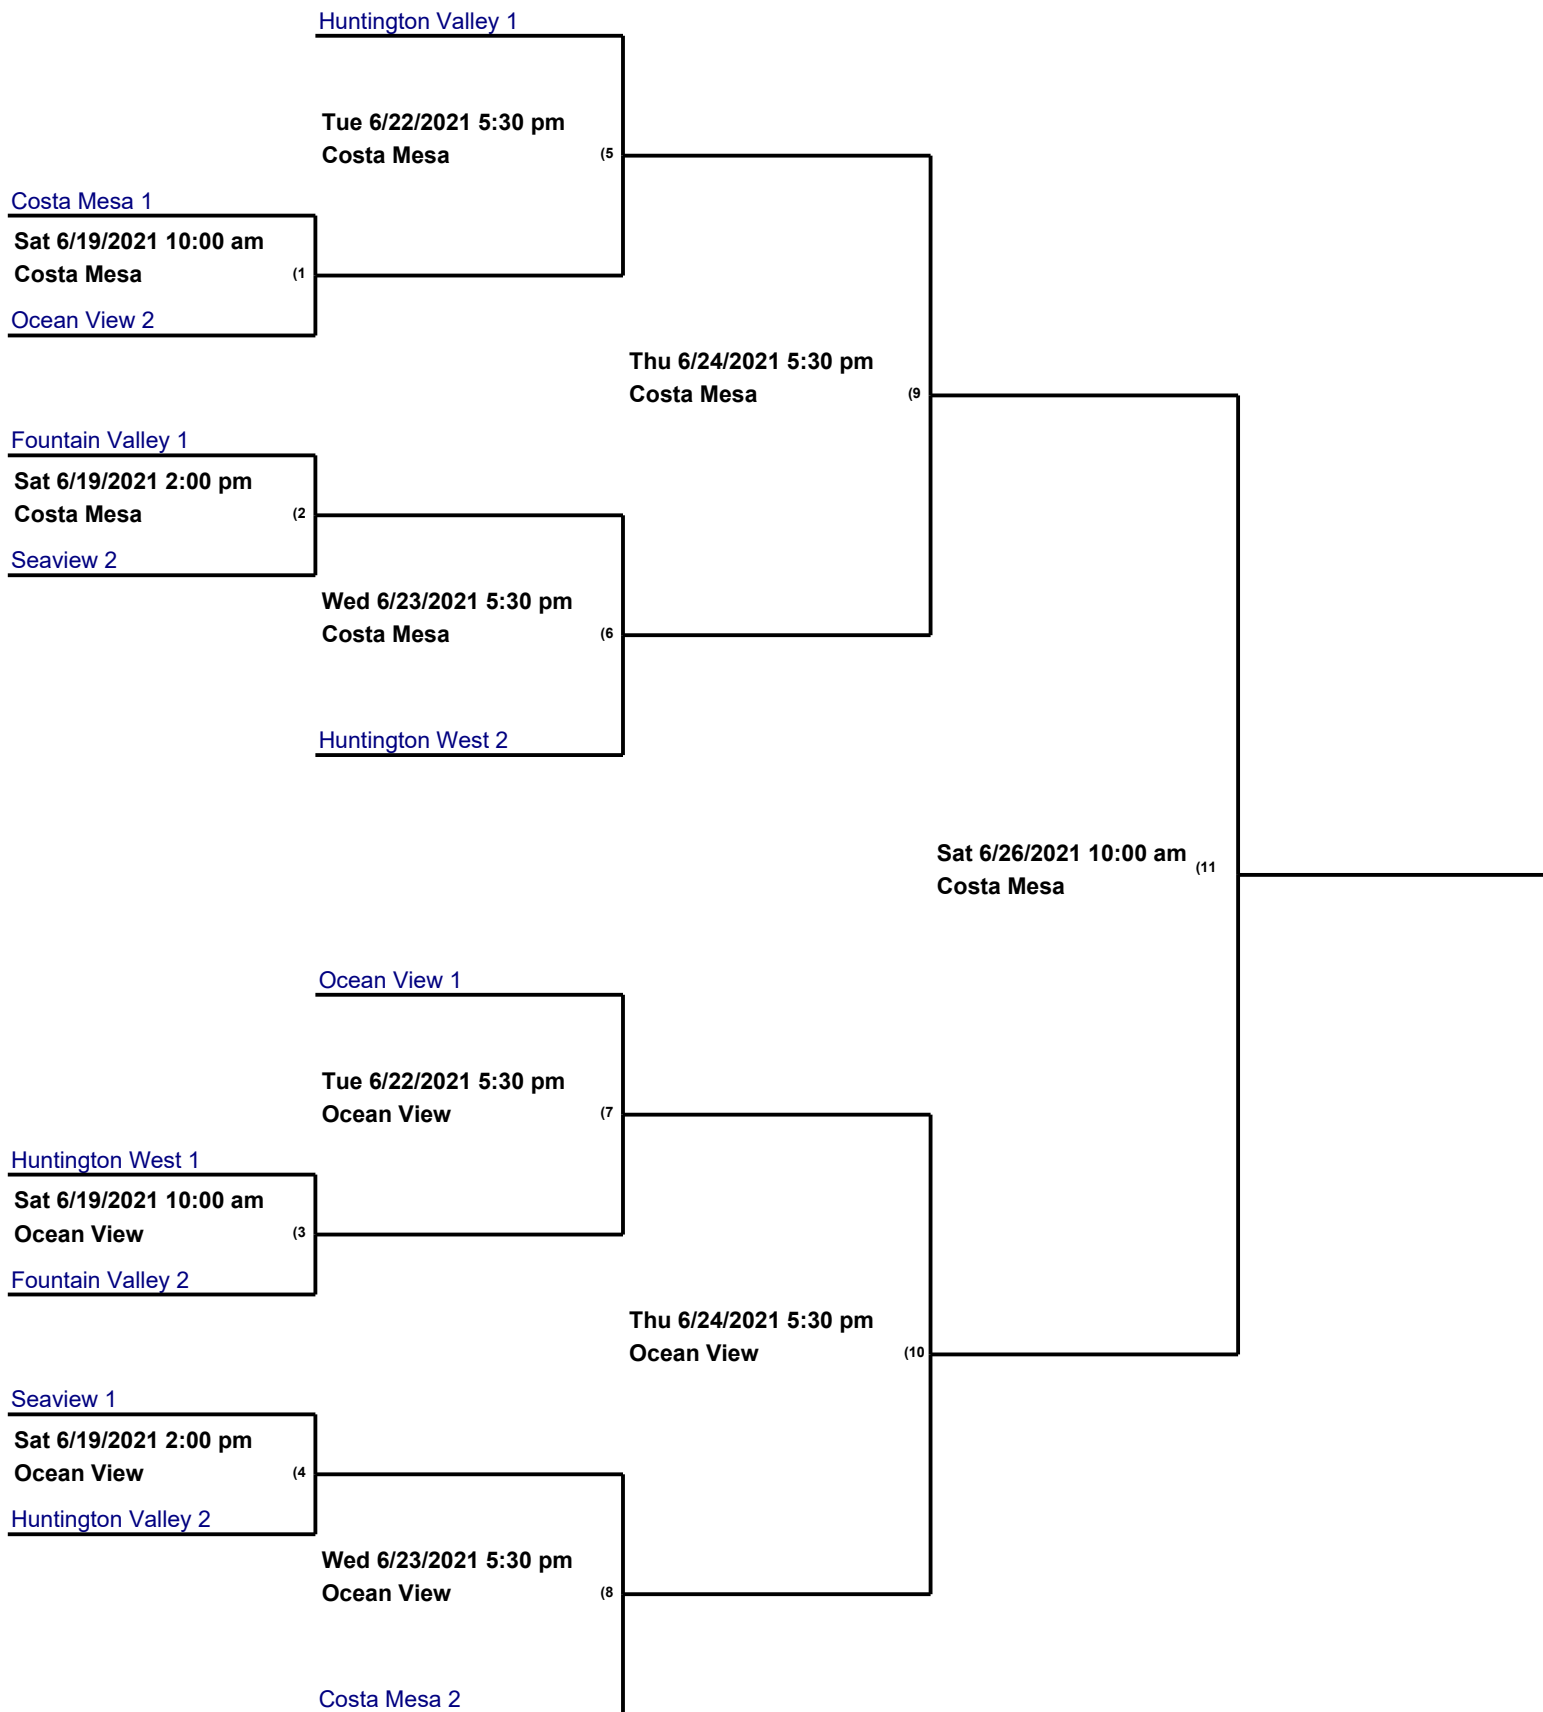

California District 62 Little League

Little League

Tournament of Champions

California District 62 Little League

Minor A

Tournament of Champions

California District 62 Little League

Minor B

Tournament of Champions