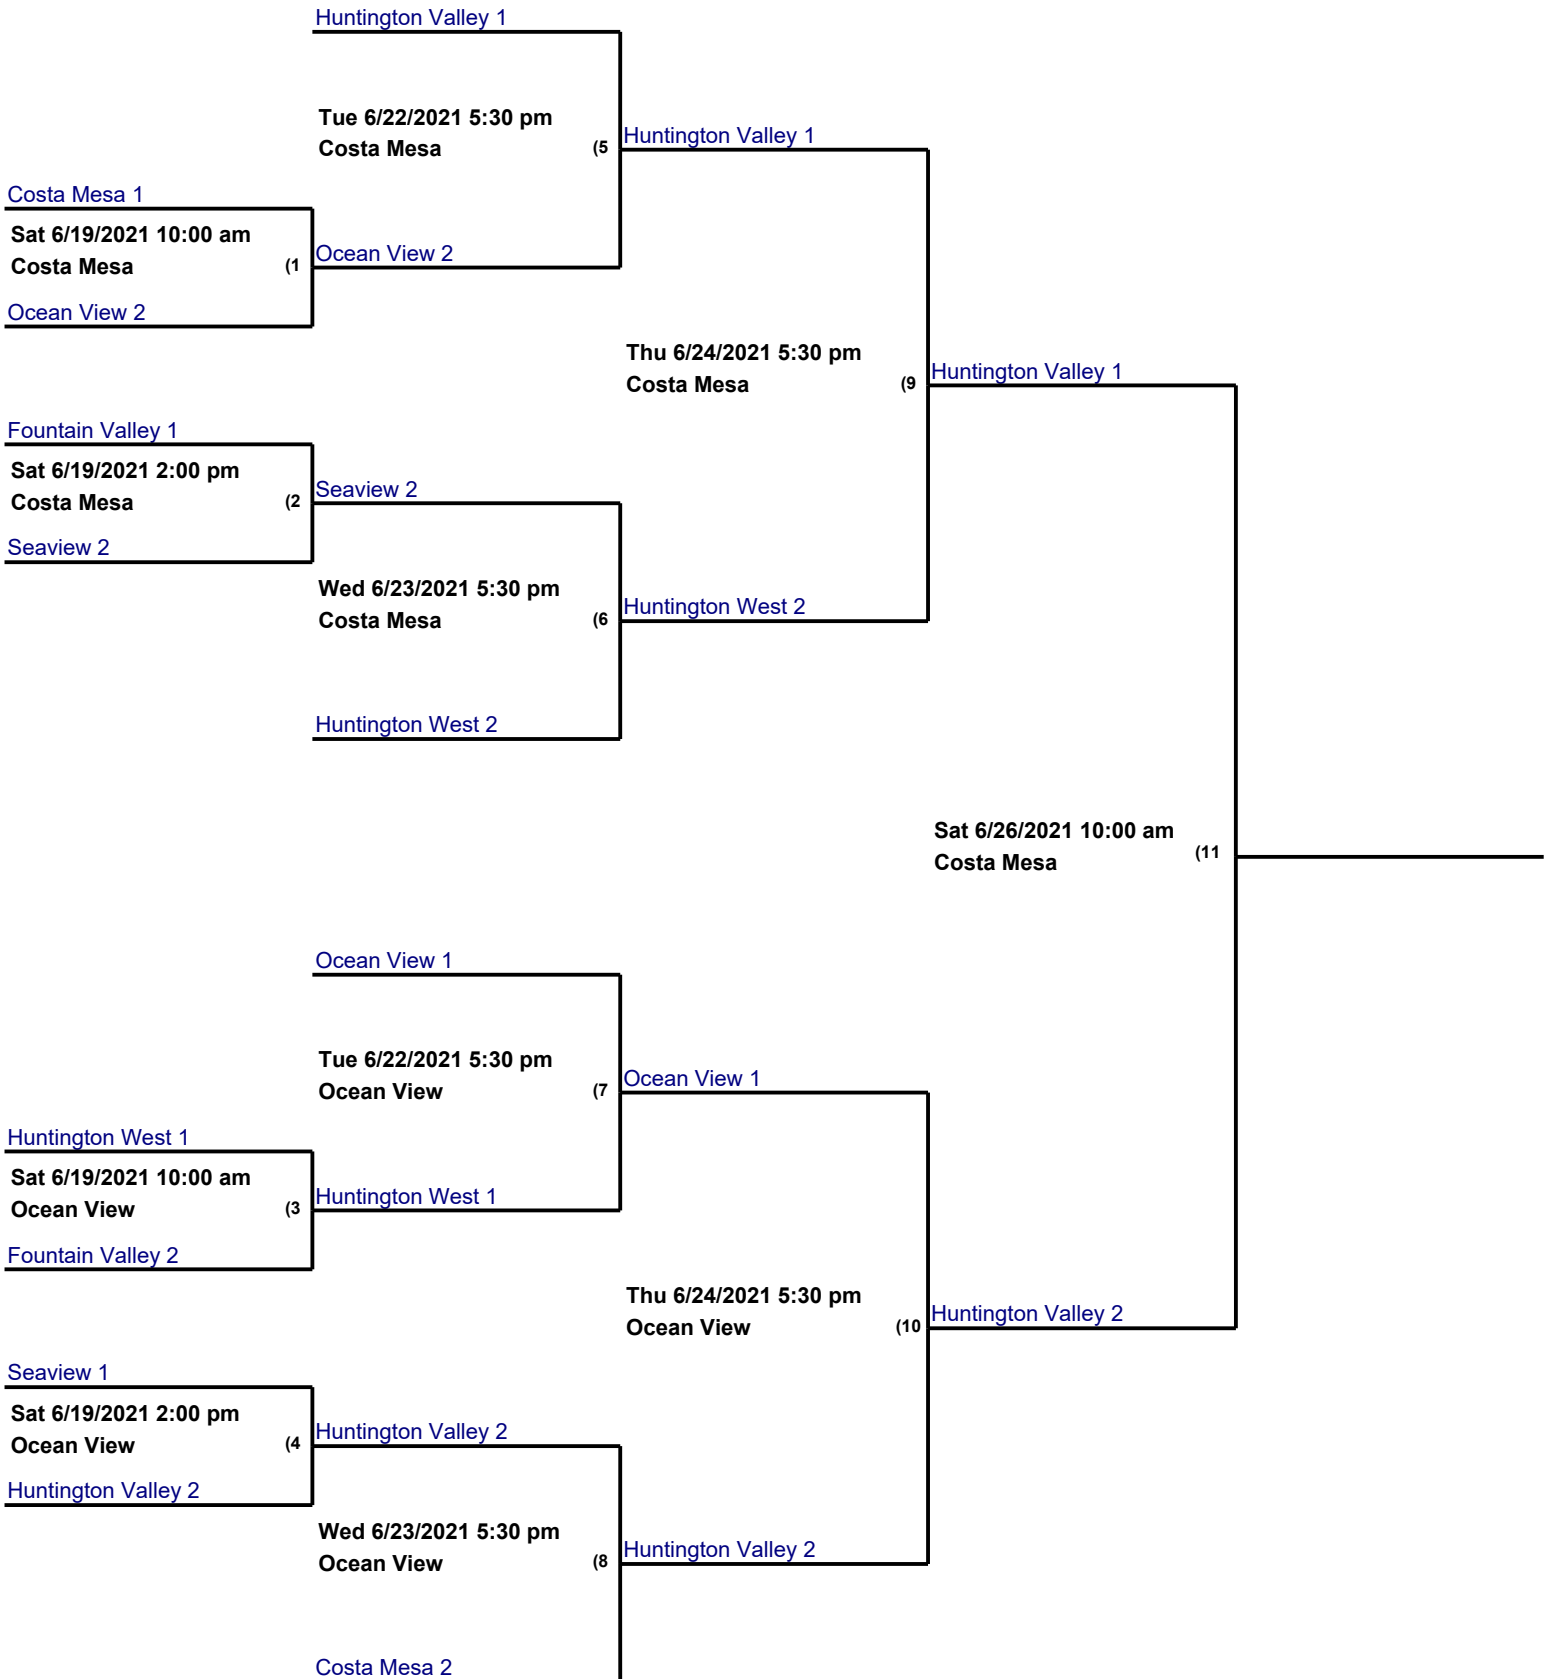

California District 62 Little League

Little League Tournament of Champions

California District 62 Little League

Minor A

Tournament of Champions

California District 62 Little League

Minor B

Tournament of Champions