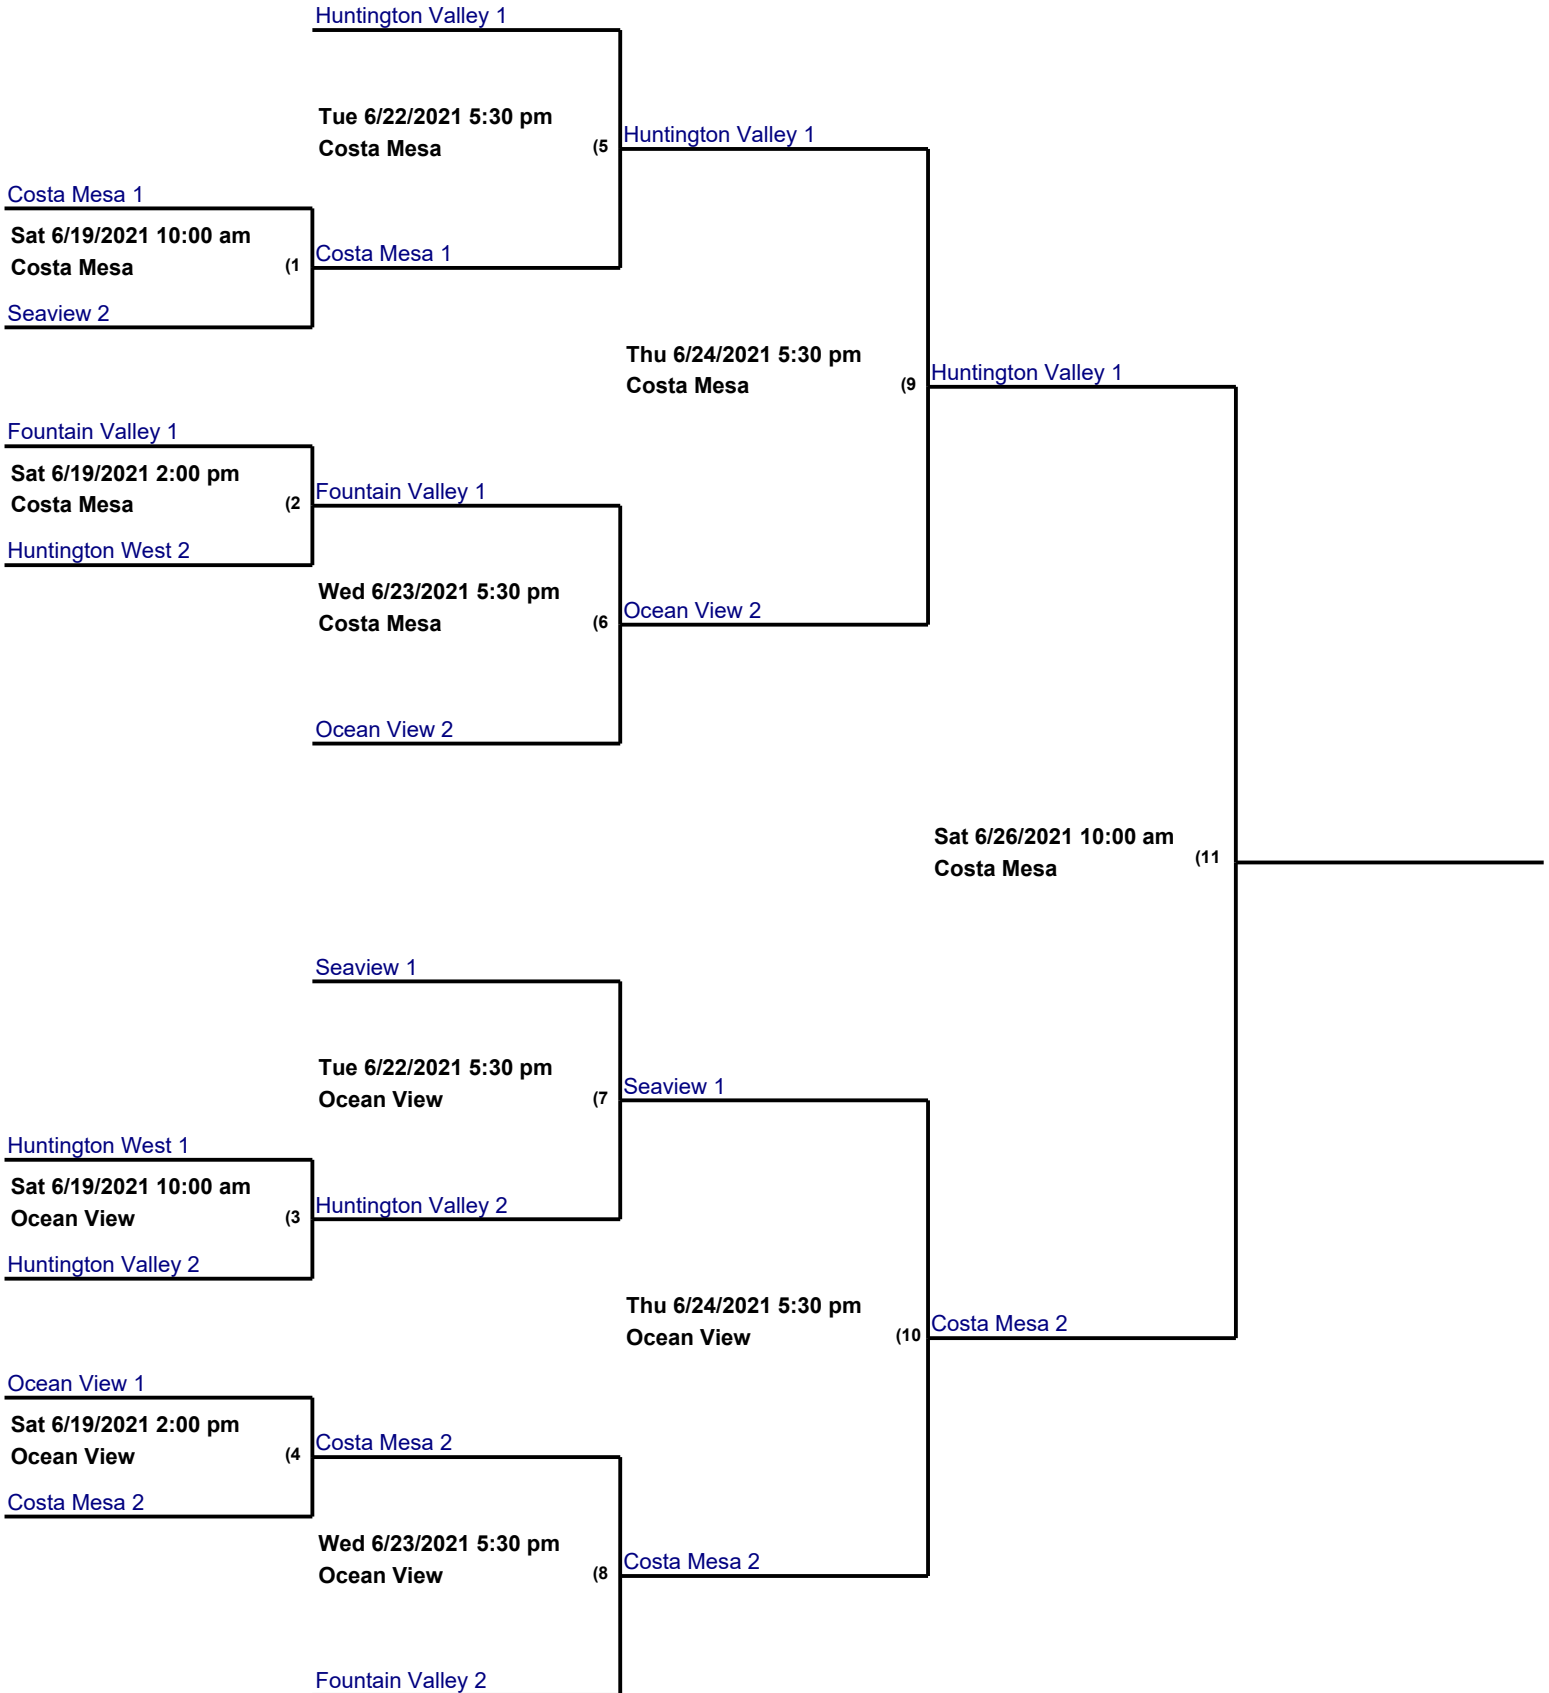

California District 62 Little League

Little League Tournament of Champions

California District 62 Little League

Minor A

Tournament of Champions

California District 62 Little League

Minor B

Tournament of Champions