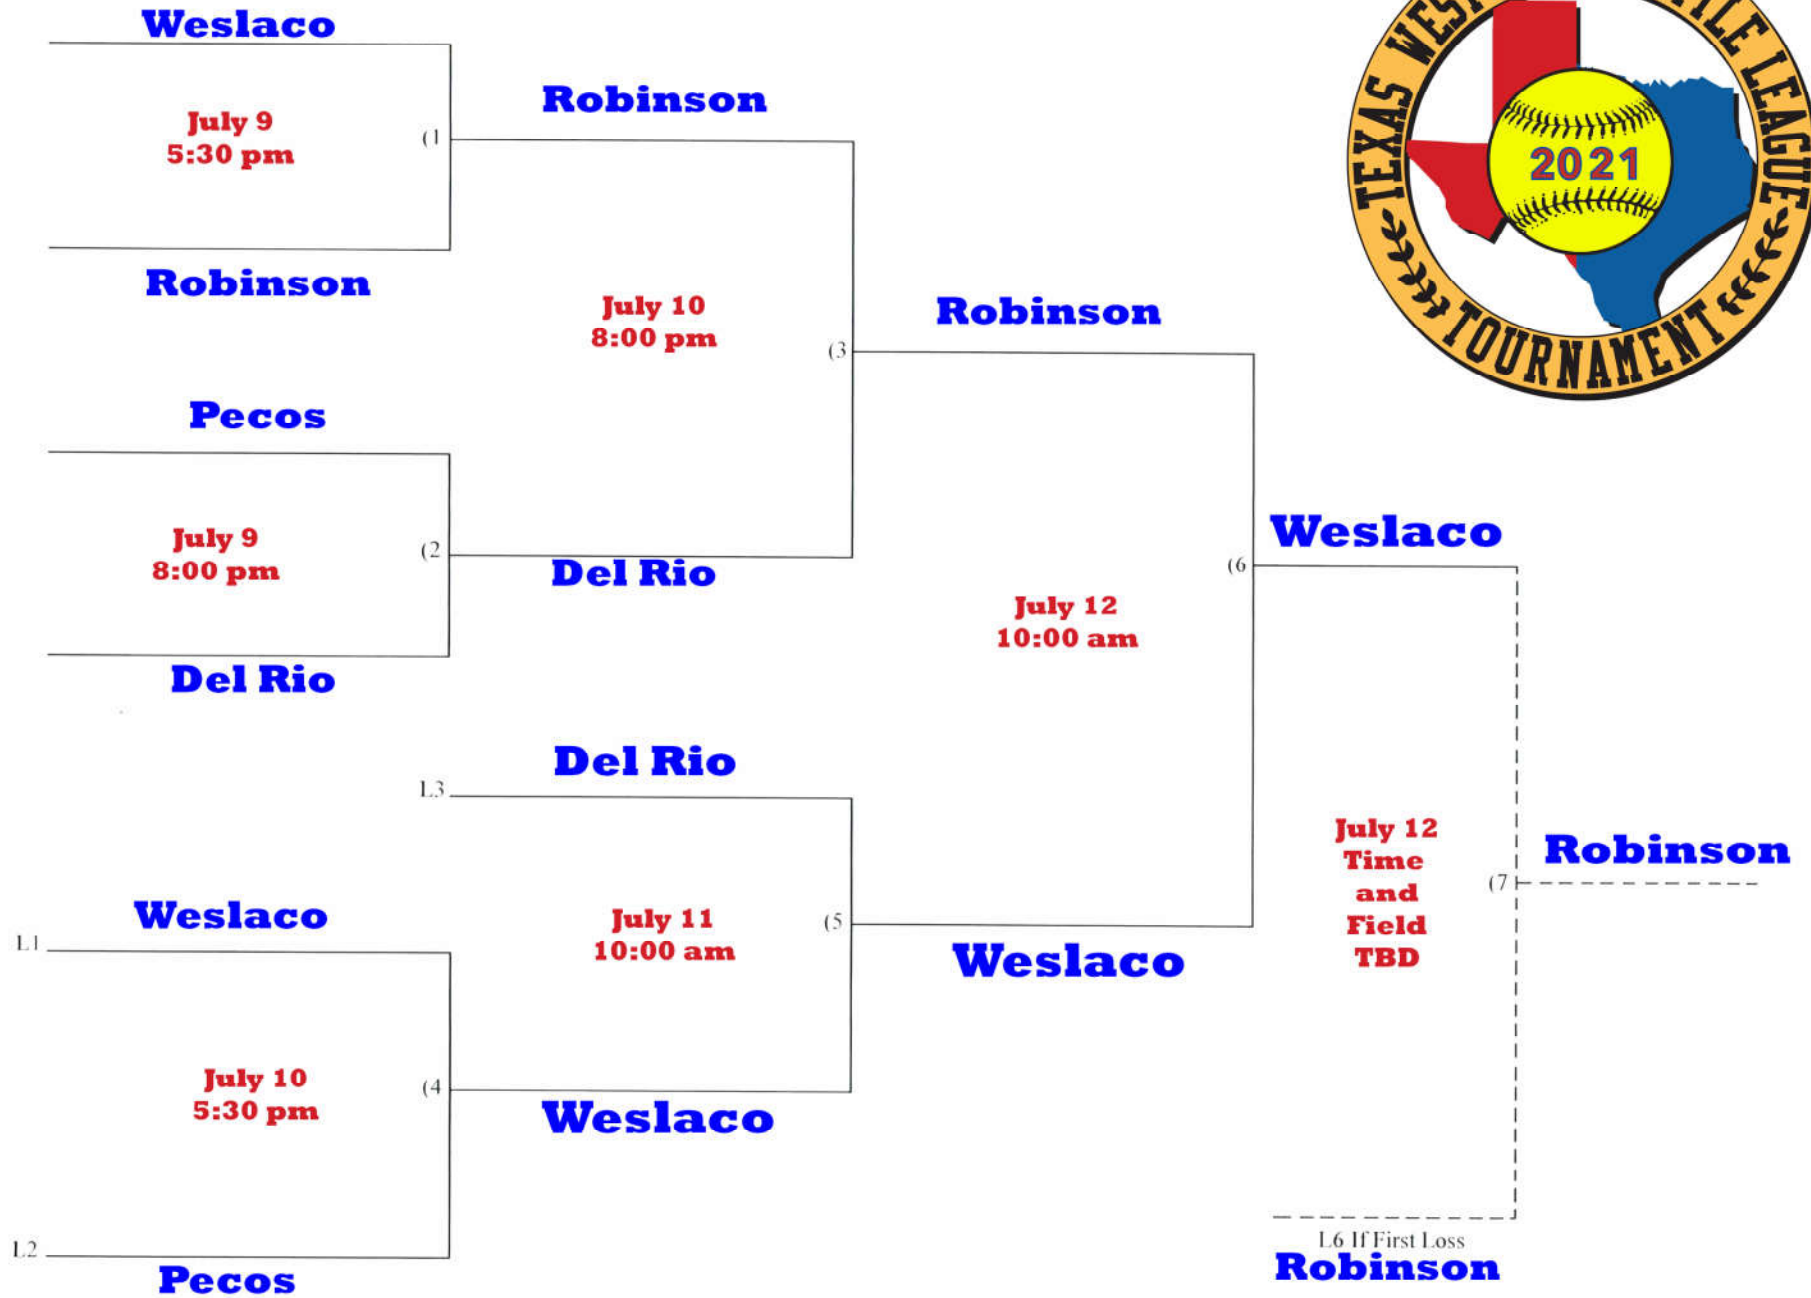

LITTLE LEAGUE SOFTBALL

All Games on Field 2 Unless Otherwise Noted