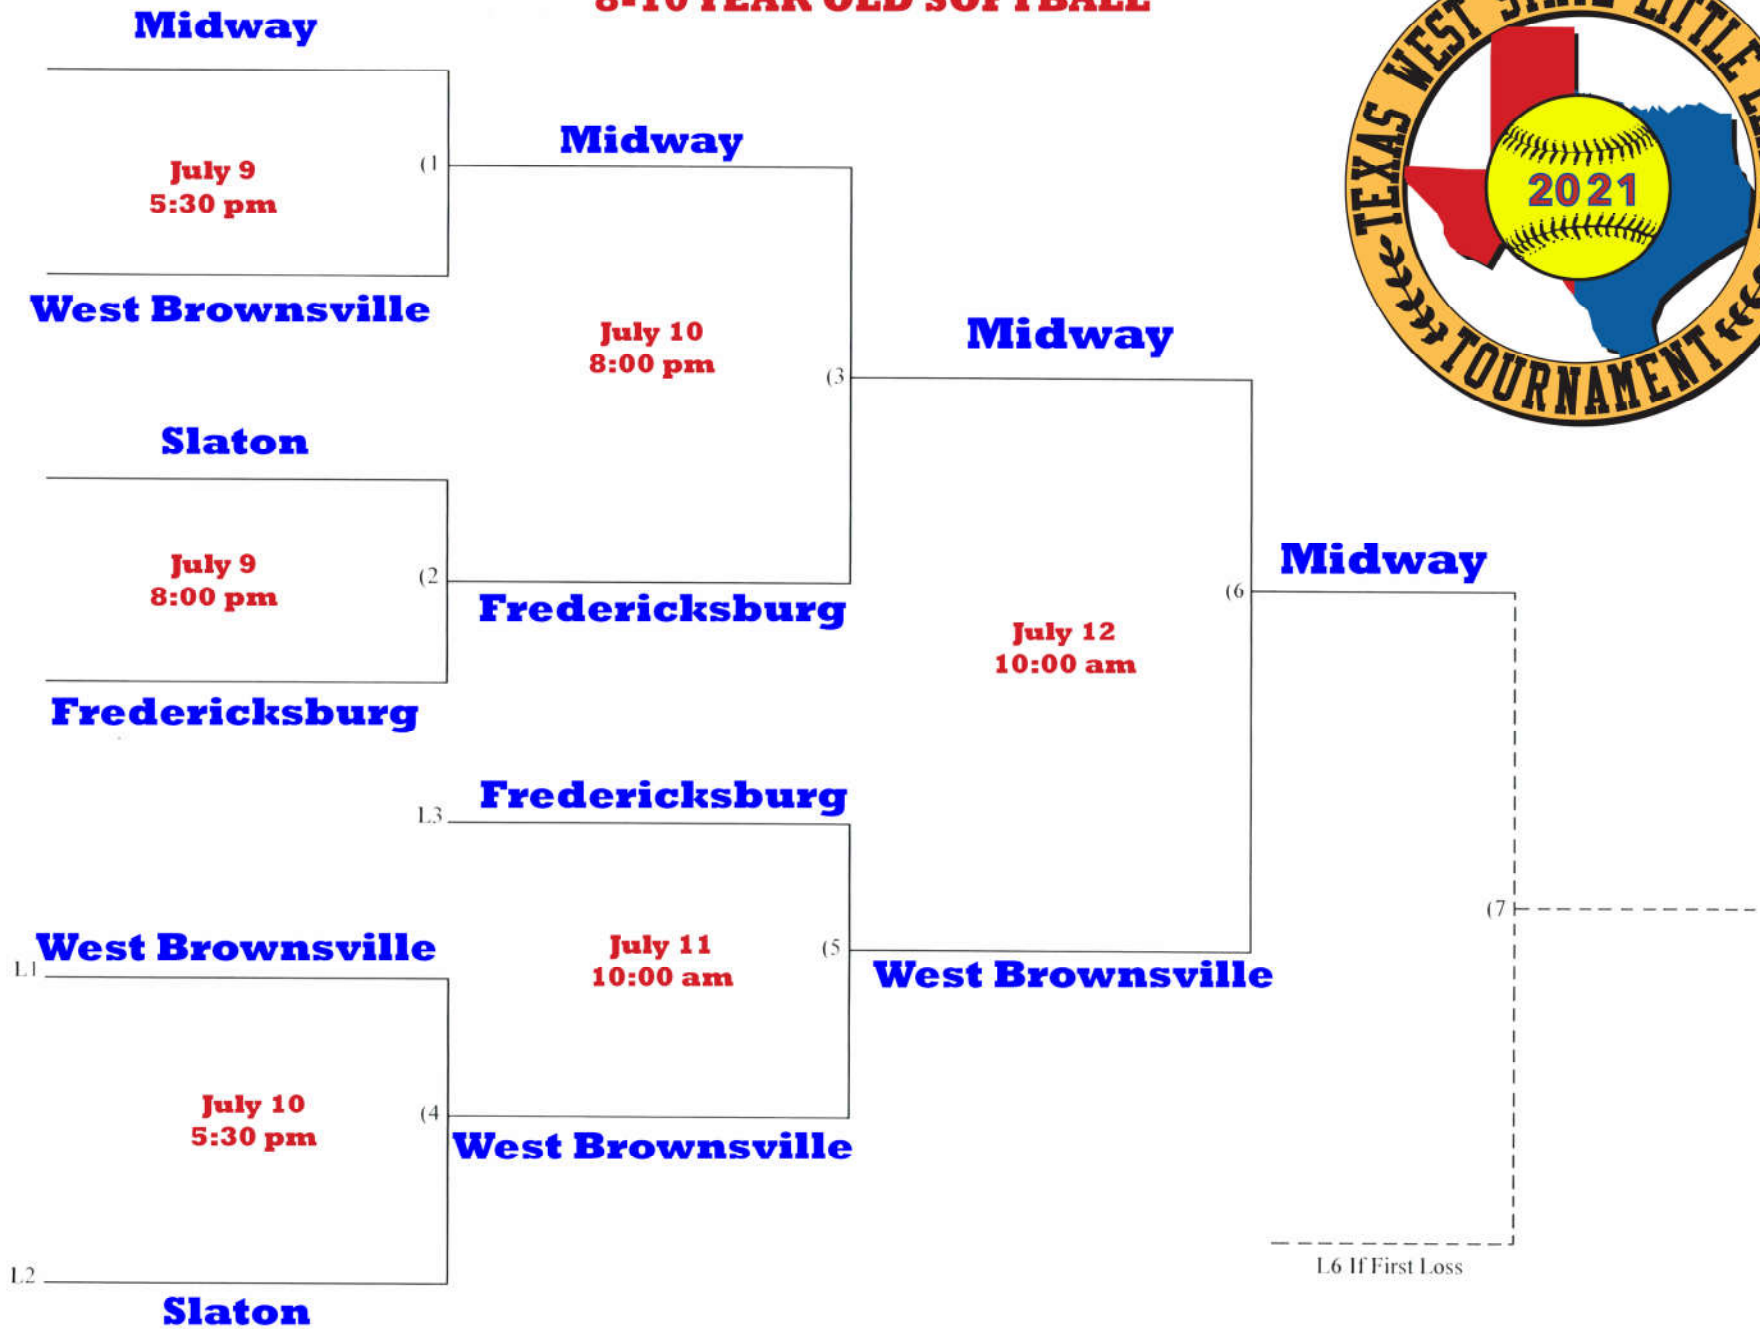

**8-10 YEAR OLD SOFTBALL**

**All Games on Field 1 Unless Otherwise Noted**