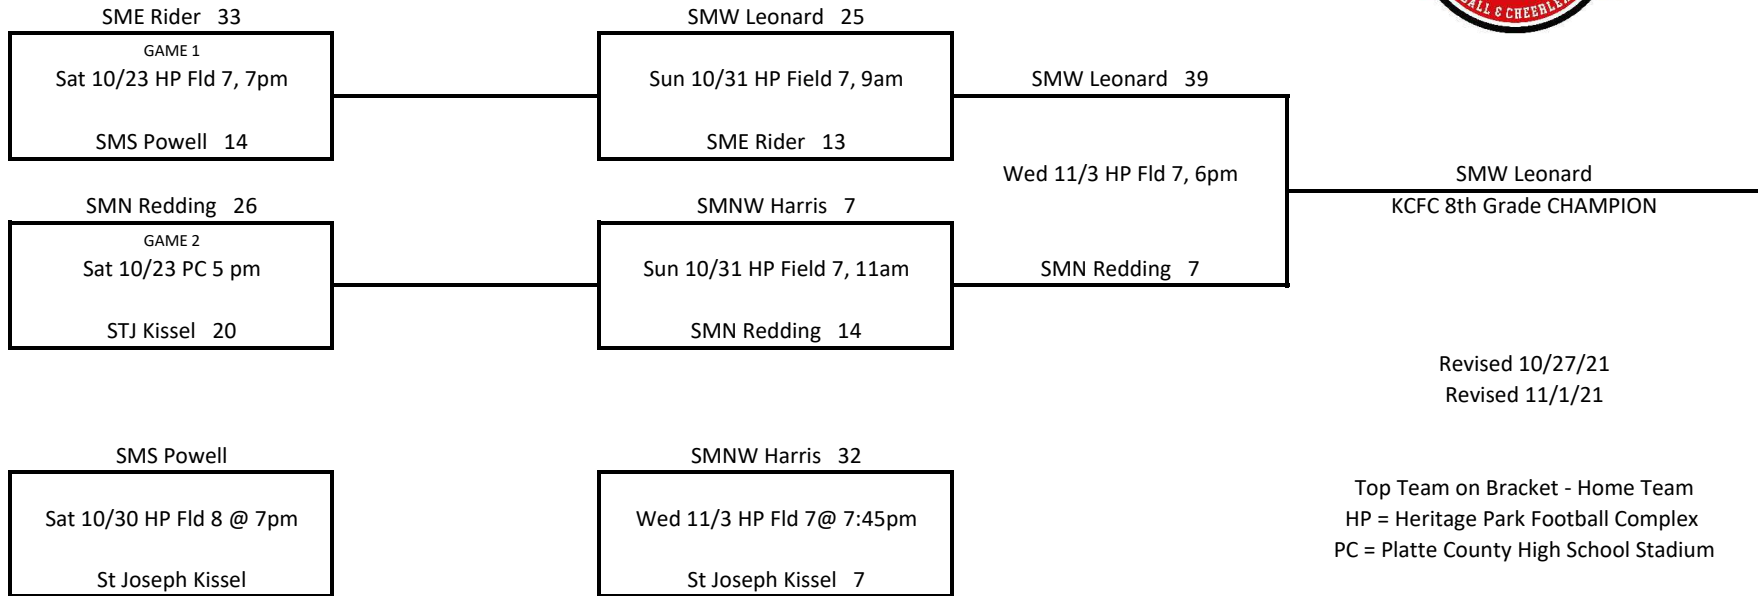

8th Grade

Playoffs

Revised 10/27/21
 Revised 11/1/21

Top Team on Bracket - Home Team
 HP = Heritage Park Football Complex
 PC = Platte County High School Stadium