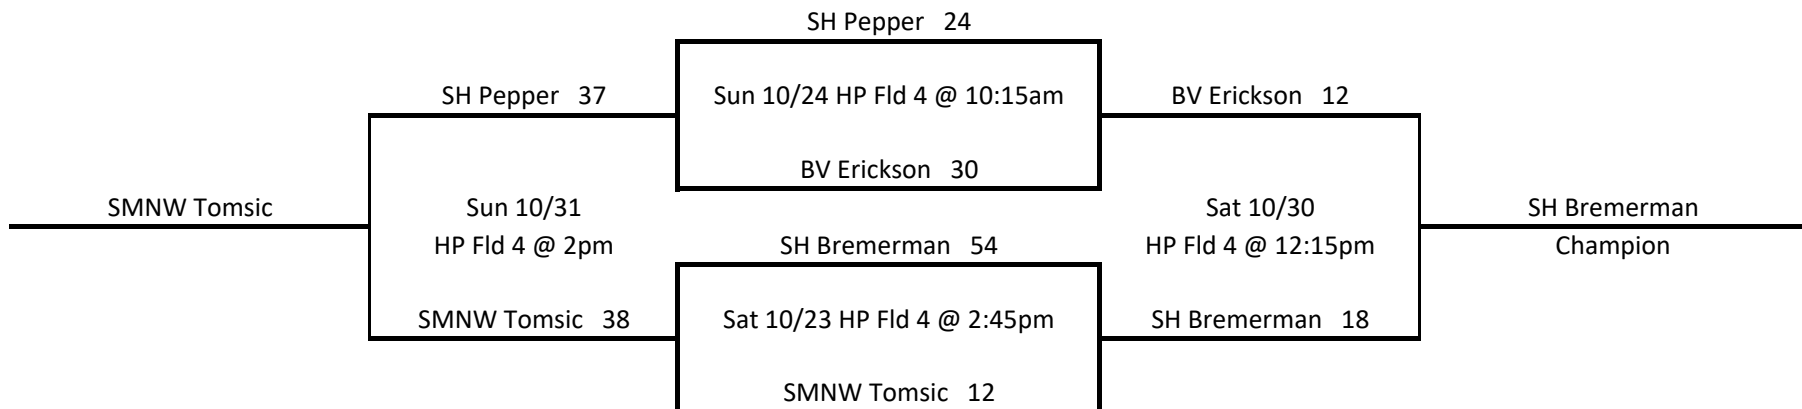

### Silver Playoff

## 6th Grade Flag FB

\*Teams that win move to right side of bracket

\*Teams that lose move to left side of bracket

### Bronze Playoff

### Black Division

Top Team on Bracket - Home Team  
HP = Heritage Park Football Complex