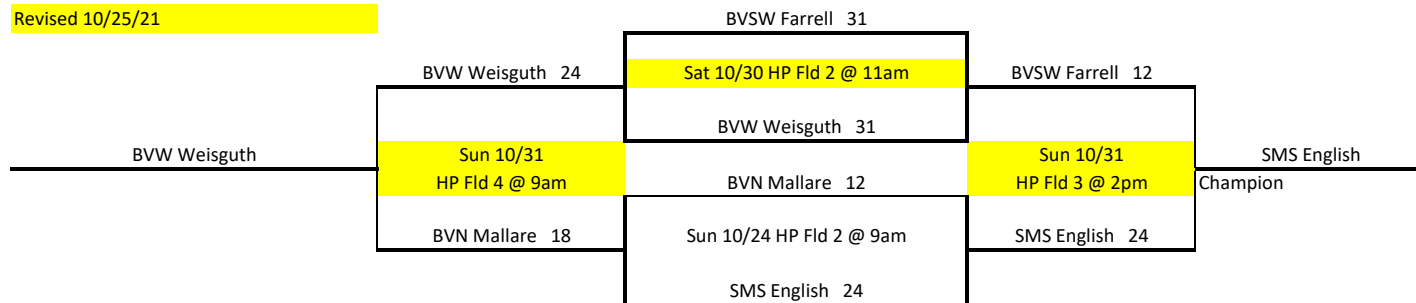

Bronze Playoff