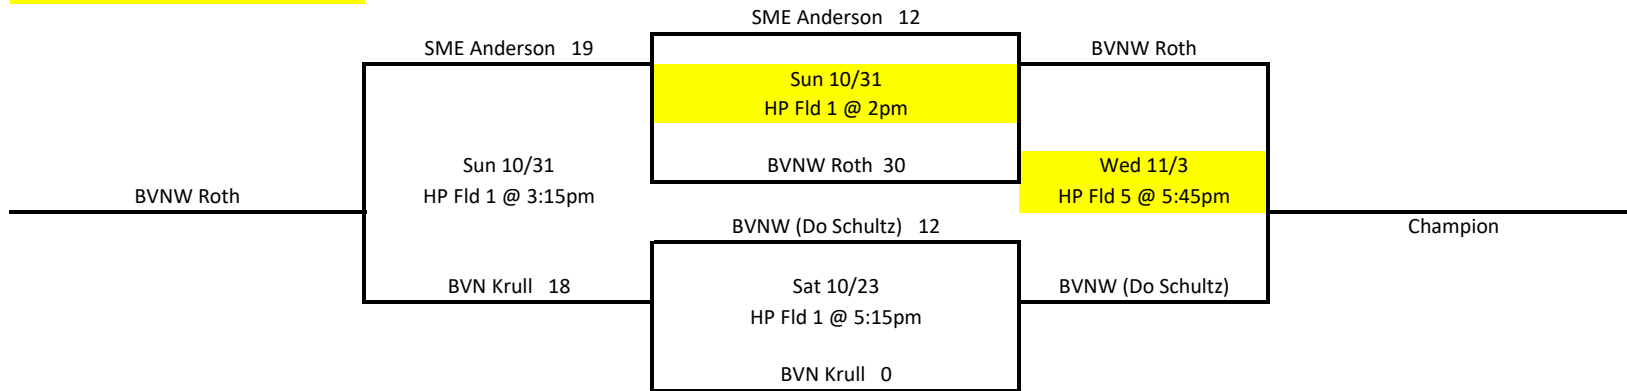

2nd - SME Dunn

4th Grade Flag FB RED

*Teams that win move to right side of bracket

*Teams that lose move to left side of bracket

Gold Playoff

Silver Playoff

Revised 10/28/21

4th Grade Flag FB WHITE

*Teams that win move to right side of bracket

*Teams that lose move to left side of bracket

Gold Playoff

Silver Playoff

Revised 10/27/21

4th Grade Flag FB Gray

*Teams that win move to right side of bracket

*Teams that lose move to left side of bracket

Gold Playoff

Silver Playoff

4 Grade Flag FB Green

*Teams that win move to right side of bracket

*Teams that lose move to left side of bracket