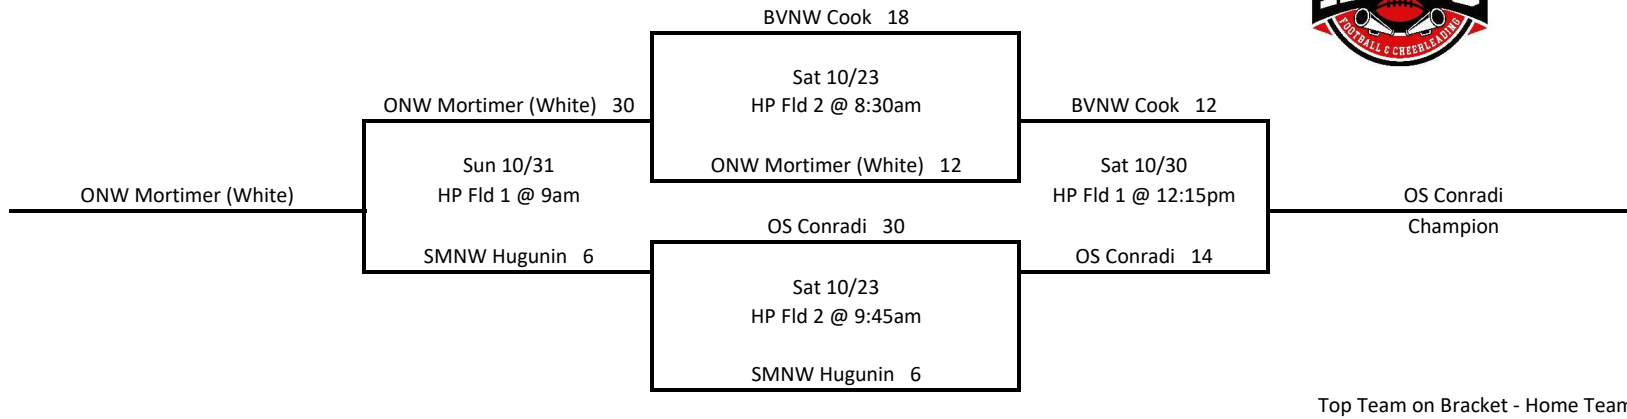

2nd - SME Dunn

4th Grade Flag FB RED

*Teams that win move to right side of bracket

*Teams that lose move to left side of bracket

Gold Playoff

Silver Playoff

Revised 10/28/21

4th Grade Flag FB WHITE

*Teams that win move to right side of bracket

*Teams that lose move to left side of bracket

Gold Playoff

Silver Playoff

Revised 10/27/21

4th Grade Flag FB Gray

*Teams that win move to right side of bracket

*Teams that lose move to left side of bracket

Gold Playoff

Silver Playoff

4 Grade Flag FB Green

*Teams that win move to right side of bracket

*Teams that lose move to left side of bracket