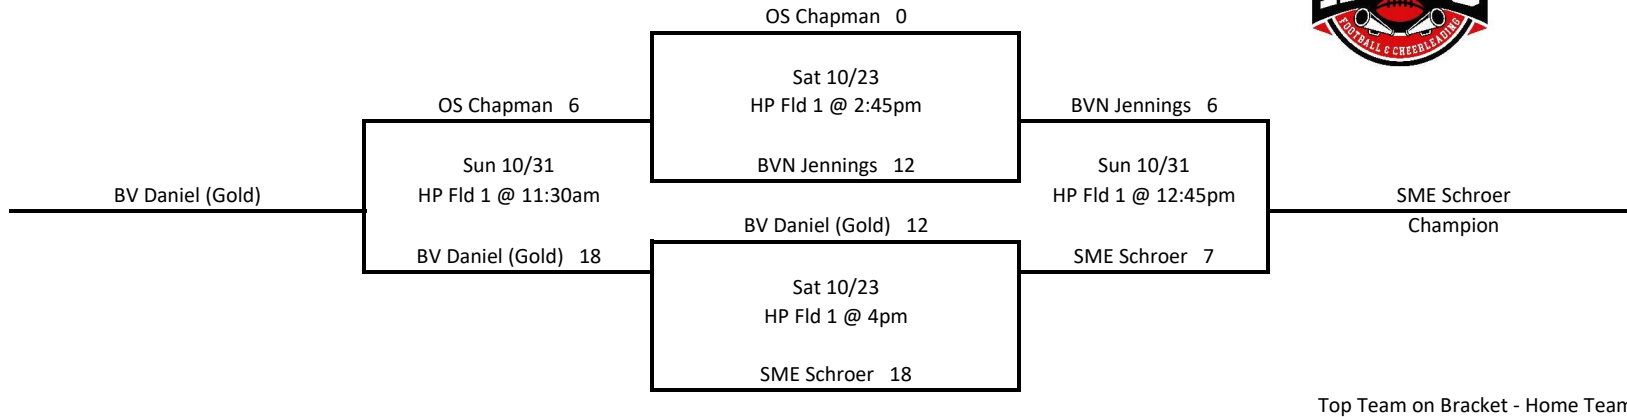

4th Grade Flag FB BLACK

*Teams that win move to right side of bracket

*Teams that lose move to left side of bracket

Gold Playoff

Top Team on Bracket - Home Team

Silver Playoff

round robin

1st - ONW Mortimer (Red)

2nd - SME Dunn

4th Grade Flag FB RED

*Teams that win move to right side of bracket

*Teams that lose move to left side of bracket

Gold Playoff

Silver Playoff

Revised 10/28/21

4th Grade Flag FB WHITE

*Teams that win move to right side of bracket

*Teams that lose move to left side of bracket

Gold Playoff

Silver Playoff

Revised 10/27/21

4th Grade Flag FB Gray

*Teams that win move to right side of bracket

*Teams that lose move to left side of bracket

Gold Playoff

Silver Playoff

4 Grade Flag FB Green

*Teams that win move to right side of bracket

*Teams that lose move to left side of bracket