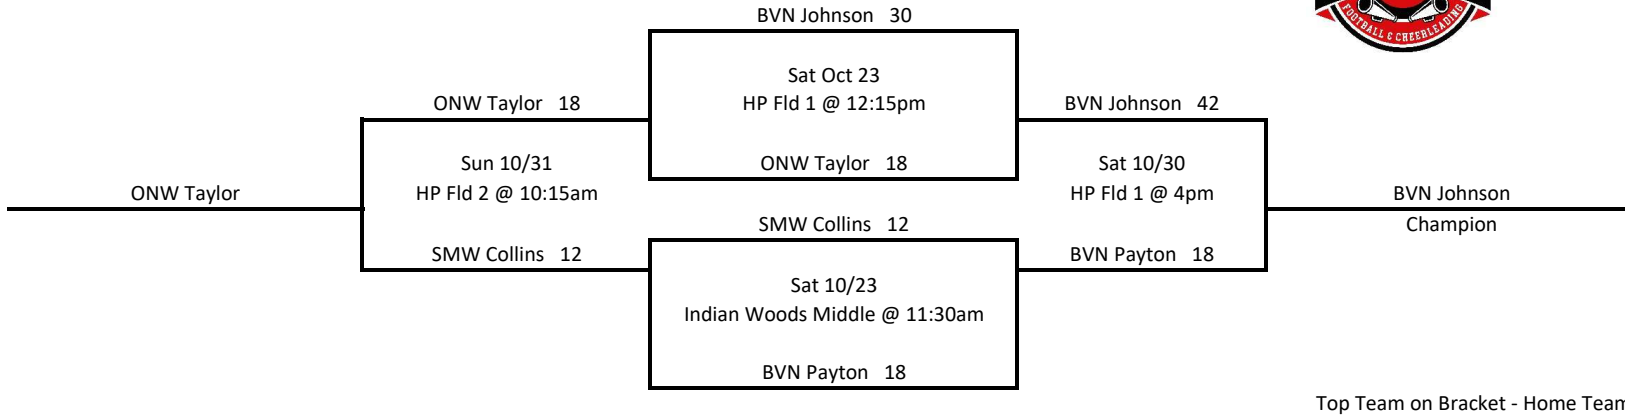

4th Grade Flag FB BLACK

*Teams that win move to right side of bracket

*Teams that lose move to left side of bracket

Gold Playoff

Top Team on Bracket - Home Team

Silver Playoff

round robin

1st - ONW Mortimer (Red)

2nd - SME Dunn

4th Grade Flag FB RED

*Teams that win move to right side of bracket

*Teams that lose move to left side of bracket

Gold Playoff

Silver Playoff

Revised 10/28/21

4th Grade Flag FB WHITE

*Teams that win move to right side of bracket

*Teams that lose move to left side of bracket

Gold Playoff

Silver Playoff

Revised 10/27/21

4th Grade Flag FB Gray

*Teams that win move to right side of bracket

*Teams that lose move to left side of bracket

Gold Playoff

Silver Playoff

4 Grade Flag FB Green

*Teams that win move to right side of bracket

*Teams that lose move to left side of bracket