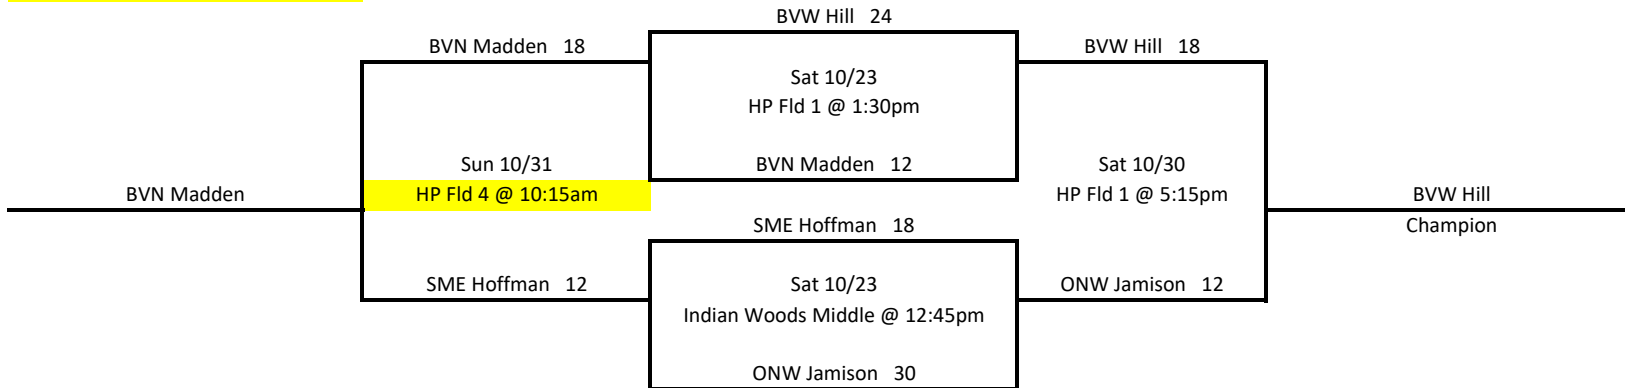

4th Grade Flag FB BLACK

*Teams that win move to right side of bracket

*Teams that lose move to left side of bracket

Gold Playoff

Top Team on Bracket - Home Team

Silver Playoff

round robin

1st - ONW Mortimer (Red)

2nd - SME Dunn

4th Grade Flag FB RED

*Teams that win move to right side of bracket

*Teams that lose move to left side of bracket

Gold Playoff

Silver Playoff

Revised 10/28/21

4th Grade Flag FB WHITE

*Teams that win move to right side of bracket

*Teams that lose move to left side of bracket

Gold Playoff

Silver Playoff

Revised 10/27/21

4th Grade Flag FB Gray

*Teams that win move to right side of bracket

*Teams that lose move to left side of bracket

Gold Playoff

Silver Playoff

4 Grade Flag FB Green

*Teams that win move to right side of bracket

*Teams that lose move to left side of bracket