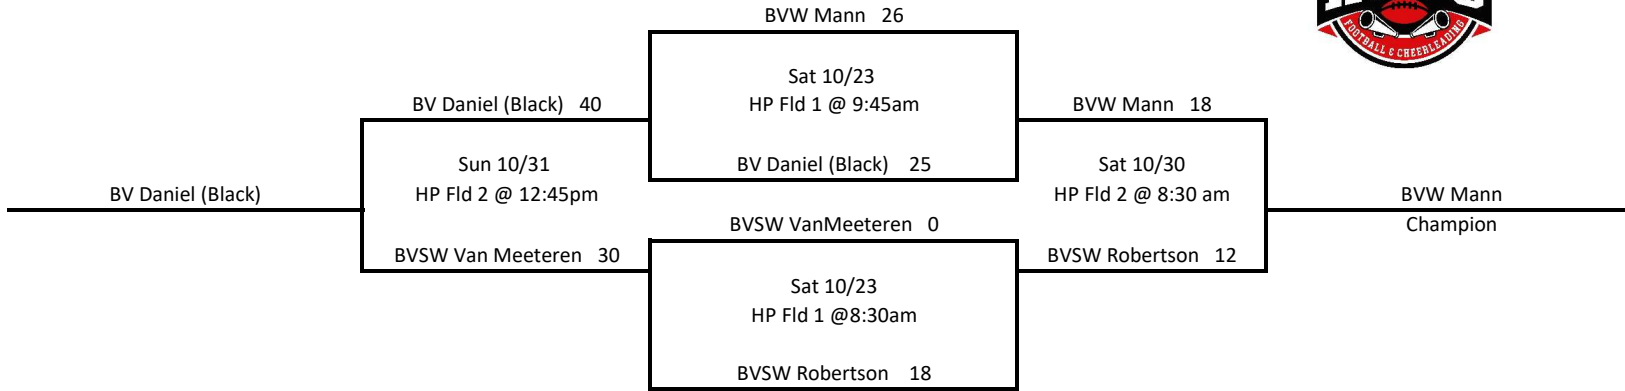

4th Grade Flag FB BLACK

*Teams that win move to right side of bracket

*Teams that lose move to left side of bracket

Gold Playoff

Top Team on Bracket - Home Team

Silver Playoff

round robin

1st - ONW Mortimer (Red)

2nd - SME Dunn

4th Grade Flag FB RED

*Teams that win move to right side of bracket

*Teams that lose move to left side of bracket

Gold Playoff

Silver Playoff

Revised 10/28/21

4th Grade Flag FB WHITE

*Teams that win move to right side of bracket

*Teams that lose move to left side of bracket

Gold Playoff

Silver Playoff

Revised 10/27/21

4th Grade Flag FB Gray

*Teams that win move to right side of bracket

*Teams that lose move to left side of bracket

Gold Playoff

Silver Playoff

4 Grade Flag FB Green

*Teams that win move to right side of bracket

*Teams that lose move to left side of bracket